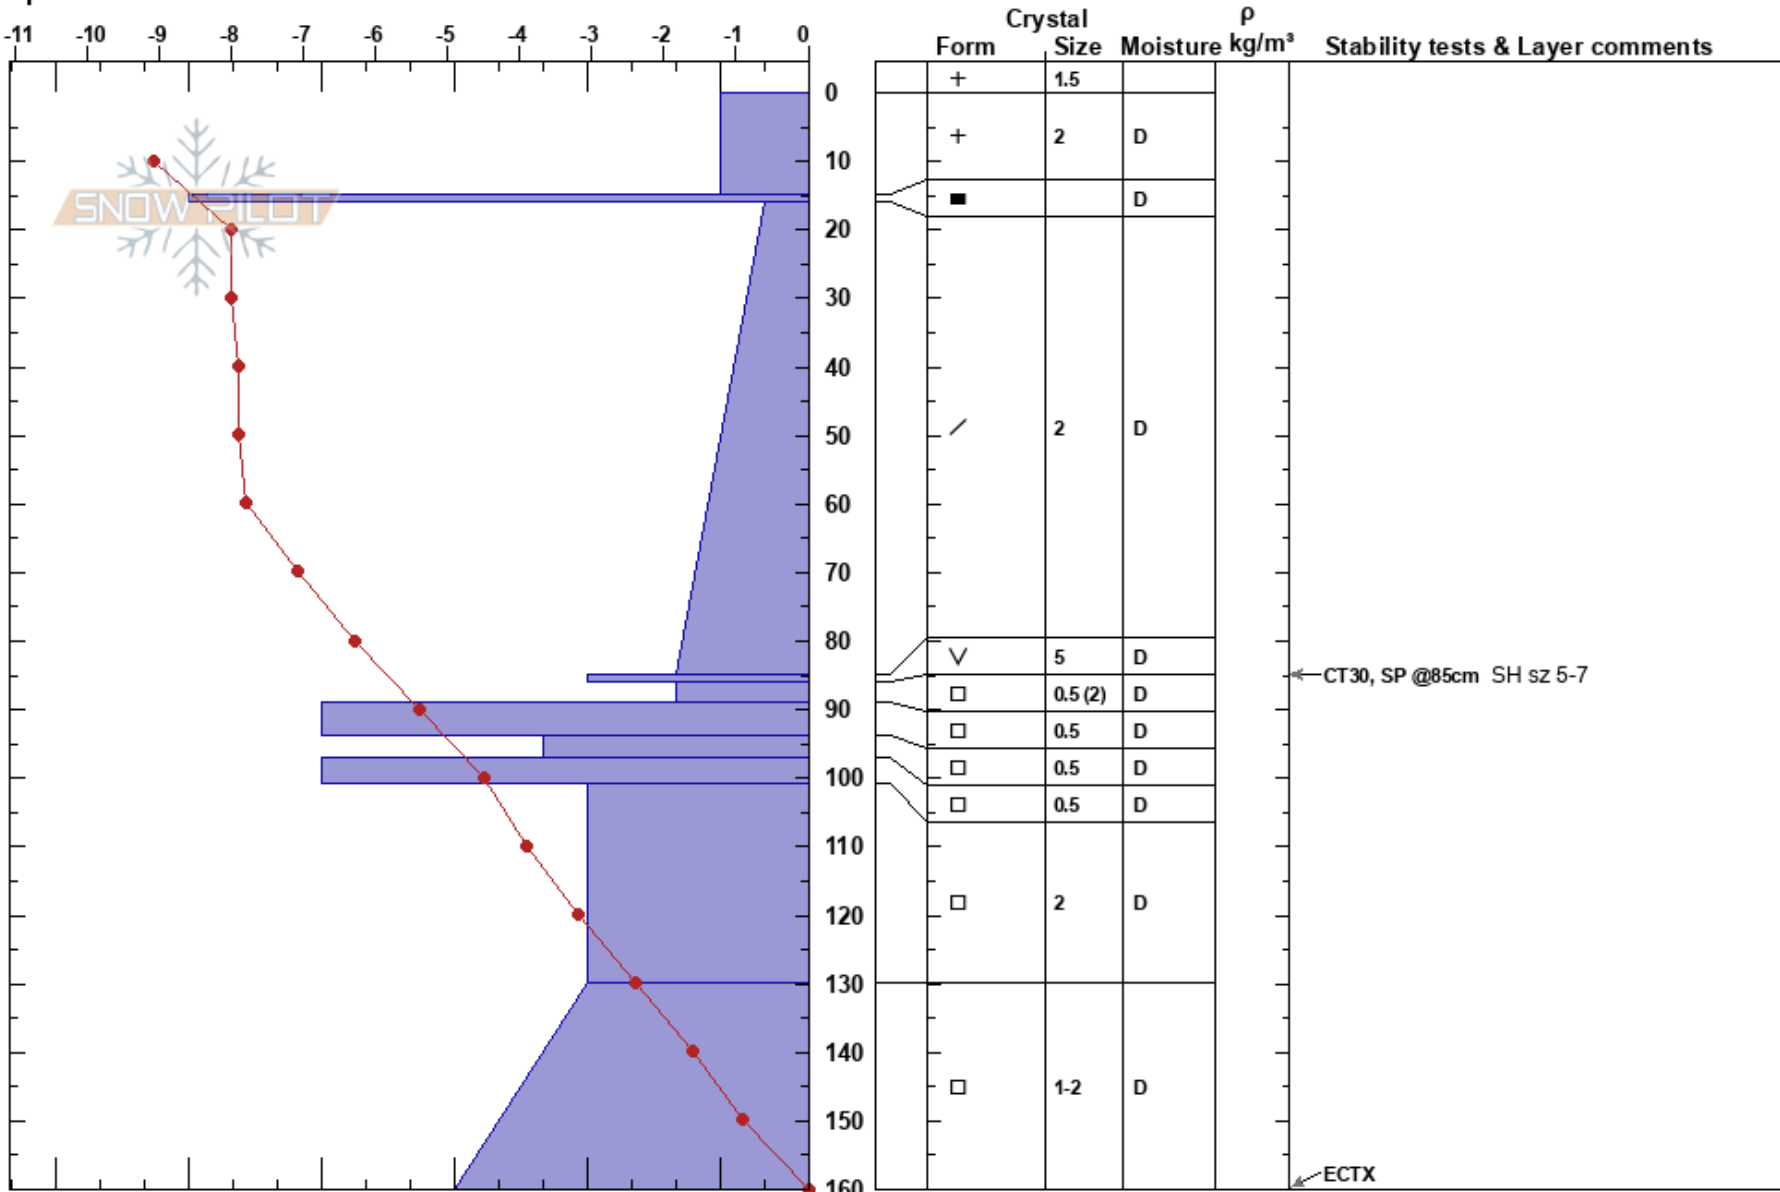

Viper
 Monashee
 BC
 Elevation: 1854 m
 Aspect:
 Specifics:

Mustang Powder
 09/01/2020 - 14:00
 Co-ord: 11U 401802W 5657097N
 Slope Angle:
 Wind Loading:

Stability: HS: 160
 Air Temperature: -8.9°C PF: 65 94-97cm: Problematic layer
 Sky Cover: BKN
 Precipitation: NO
 Wind: Calm