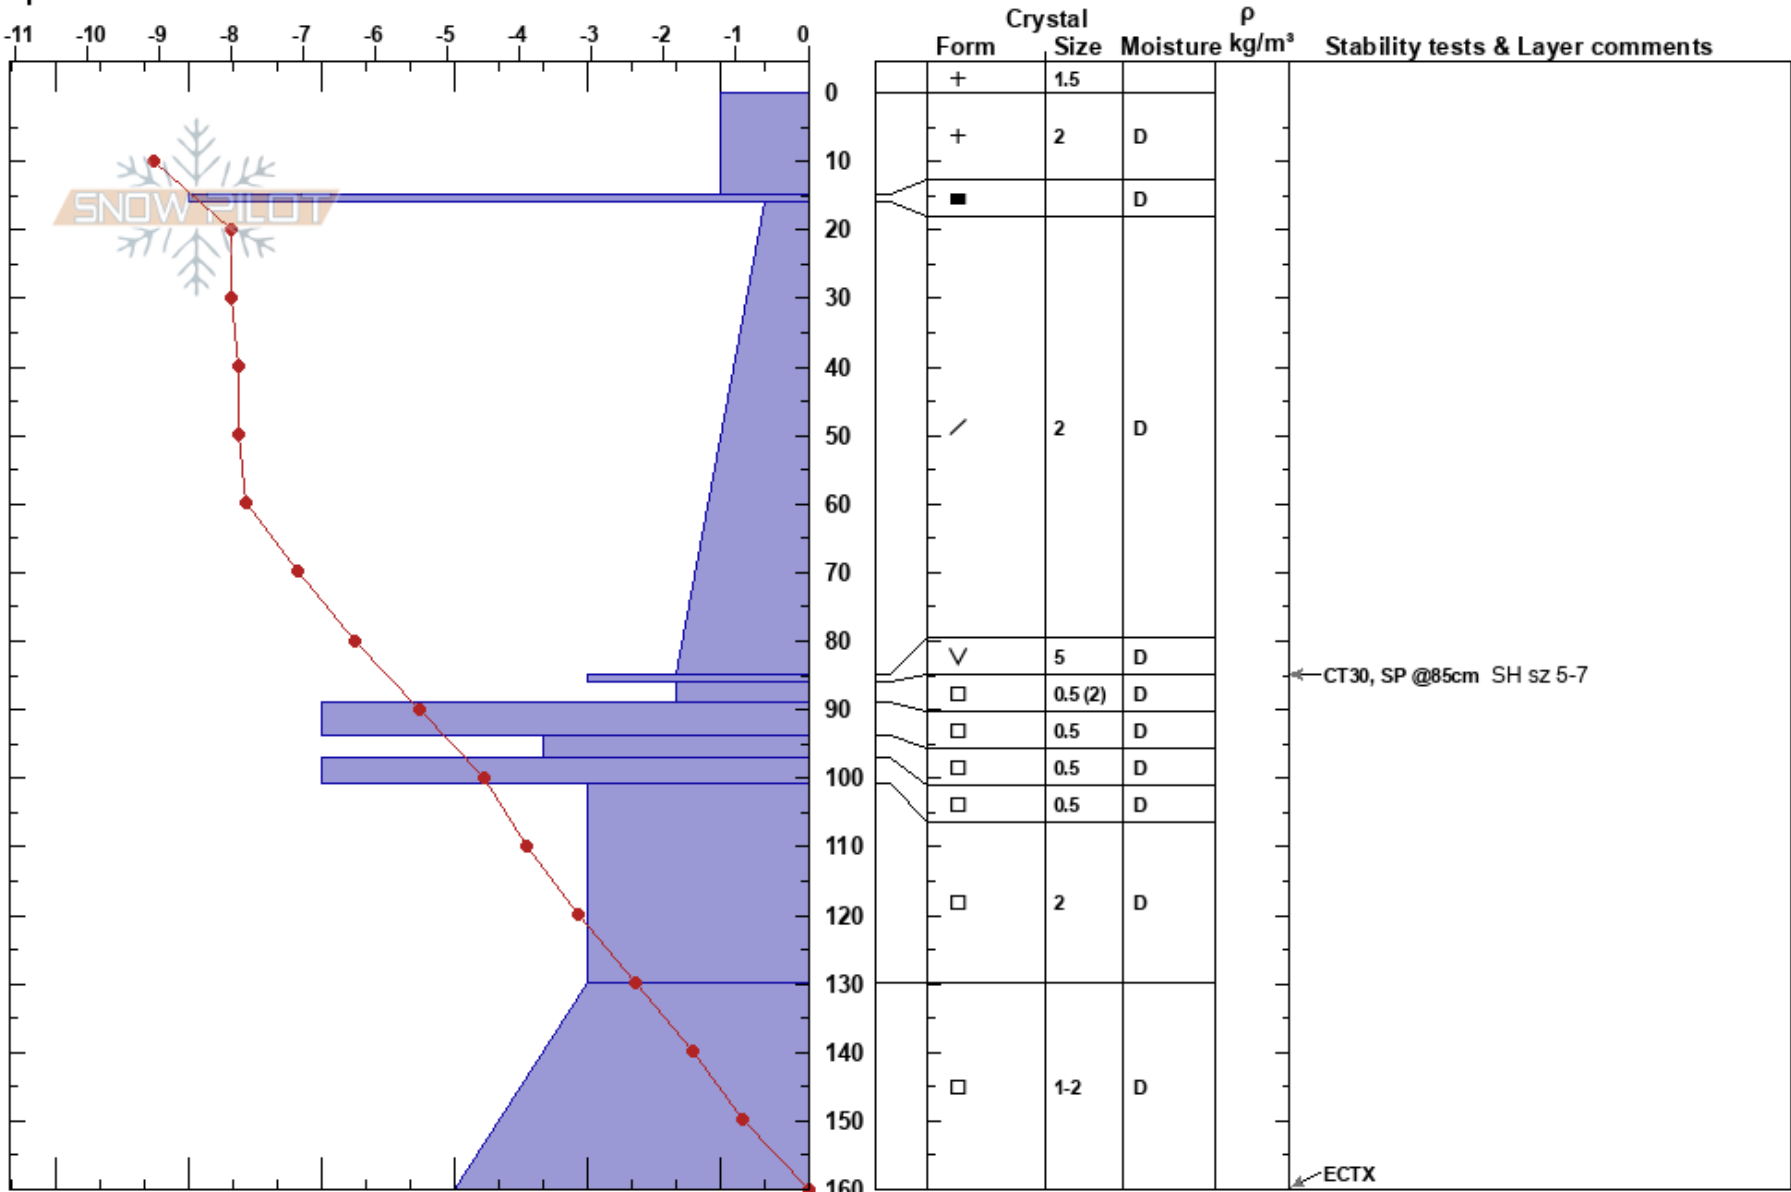

Viper  
 Monashee  
 BC  
 Elevation: 1854 m  
 Aspect:  
 Specifics:

Mustang Powder  
 09/01/2020 - 14:00  
 Co-ord: 11U 401802W 5657097N  
 Slope Angle:  
 Wind Loading:

Stability: **HS: 160** **Layer Notes:**  
 Air Temperature: -8.9°C **PF: 65** 94-97cm: Problematic layer  
 Sky Cover: BKN  
 Precipitation: NO  
 Wind: Calm

Notes:

I K P 1F 4F F