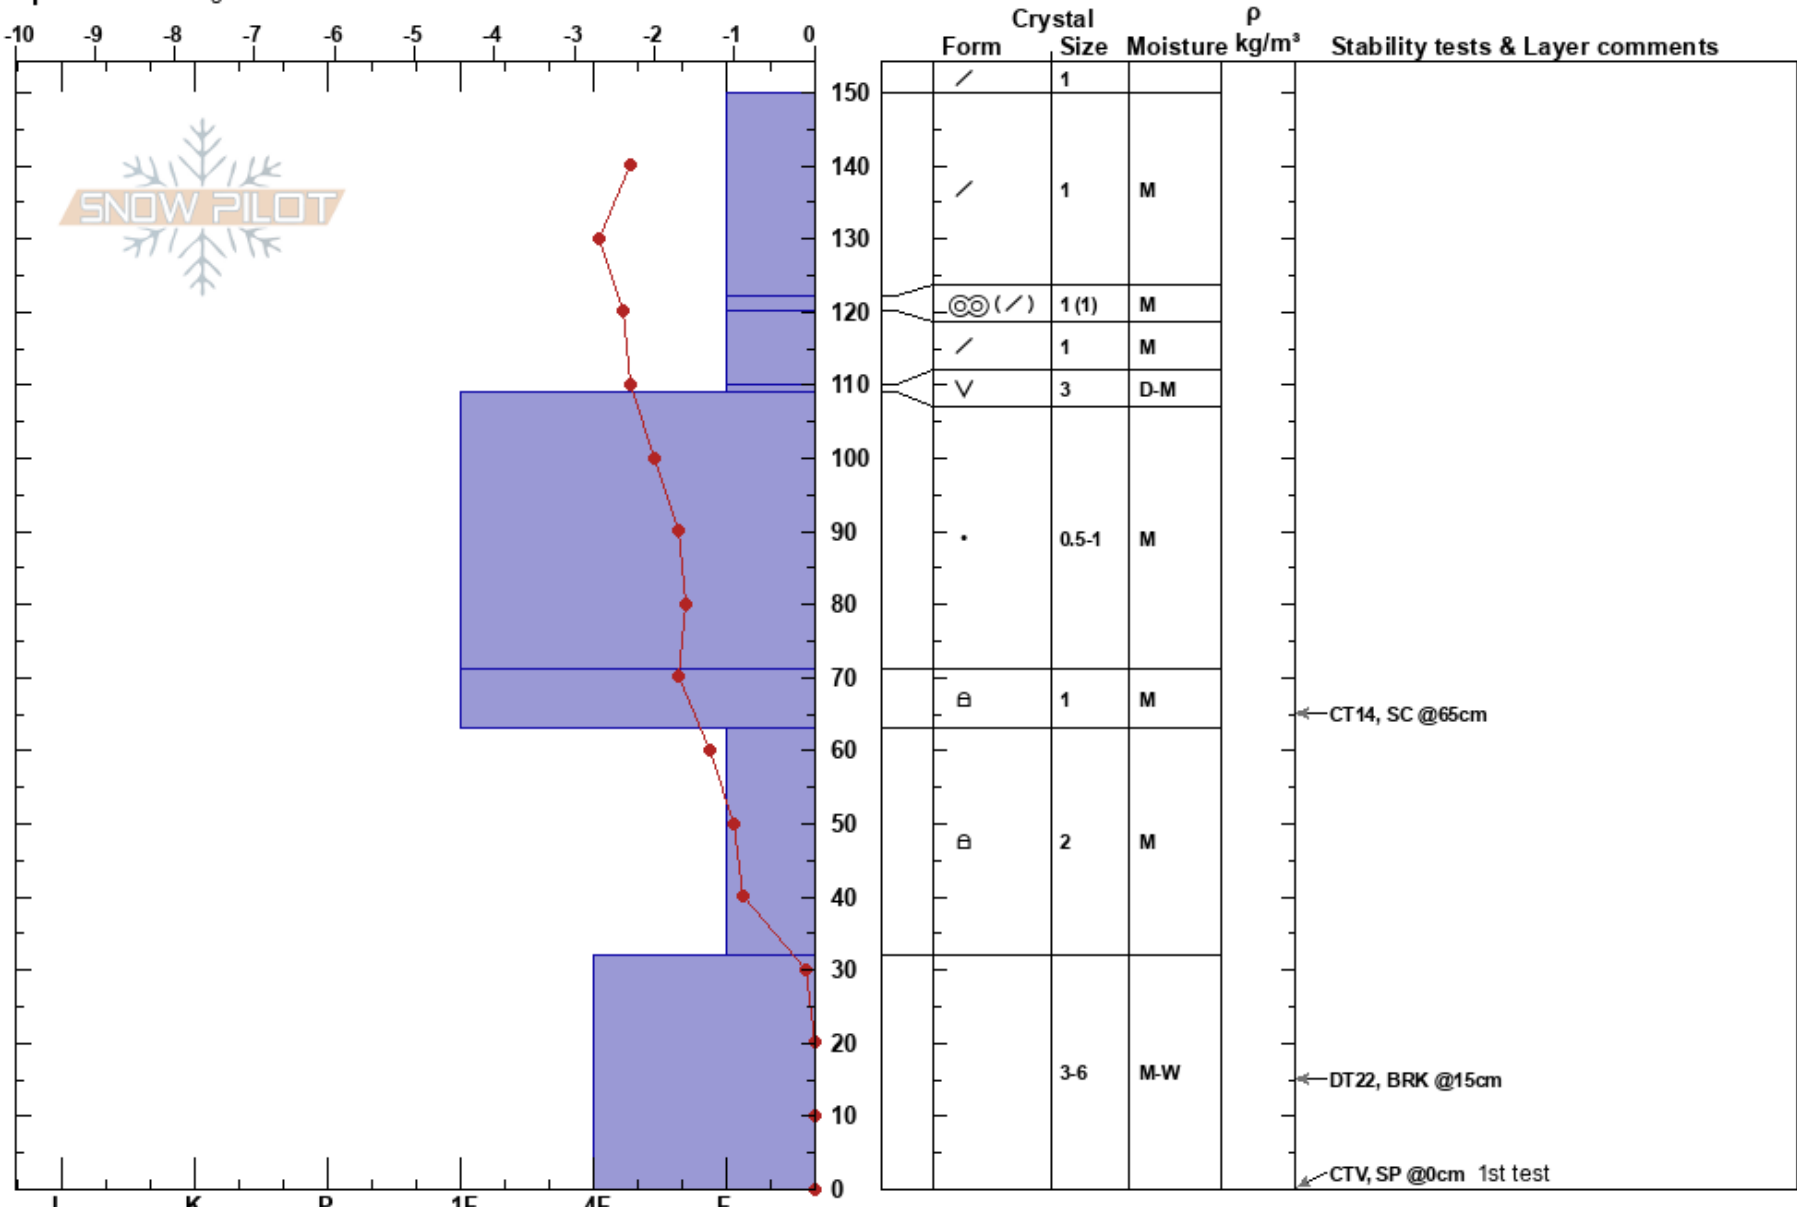

Eutopia
 Monashee
 BC
 Elevation: 1580 m
 Aspect: NE
 Specifics: Pit dug in a Ski Area

Olivier Fecteau
 21/03/2022 - 12:00
 Co-ord:
 Slope Angle: 38°
 Wind Loading:

Stability: HS: 150
 Air Temperature: -0.5°C PF: 35
 Sky Cover: BKN PS: 25
 Precipitation: NO
 Wind: Calm

Layer Notes:

Notes: Concave bowl, skier compacted, open glades, some sun effect, rock and alder at the bottom. 1st CT failed on isolation likely due hole below column. Ground was very wet.