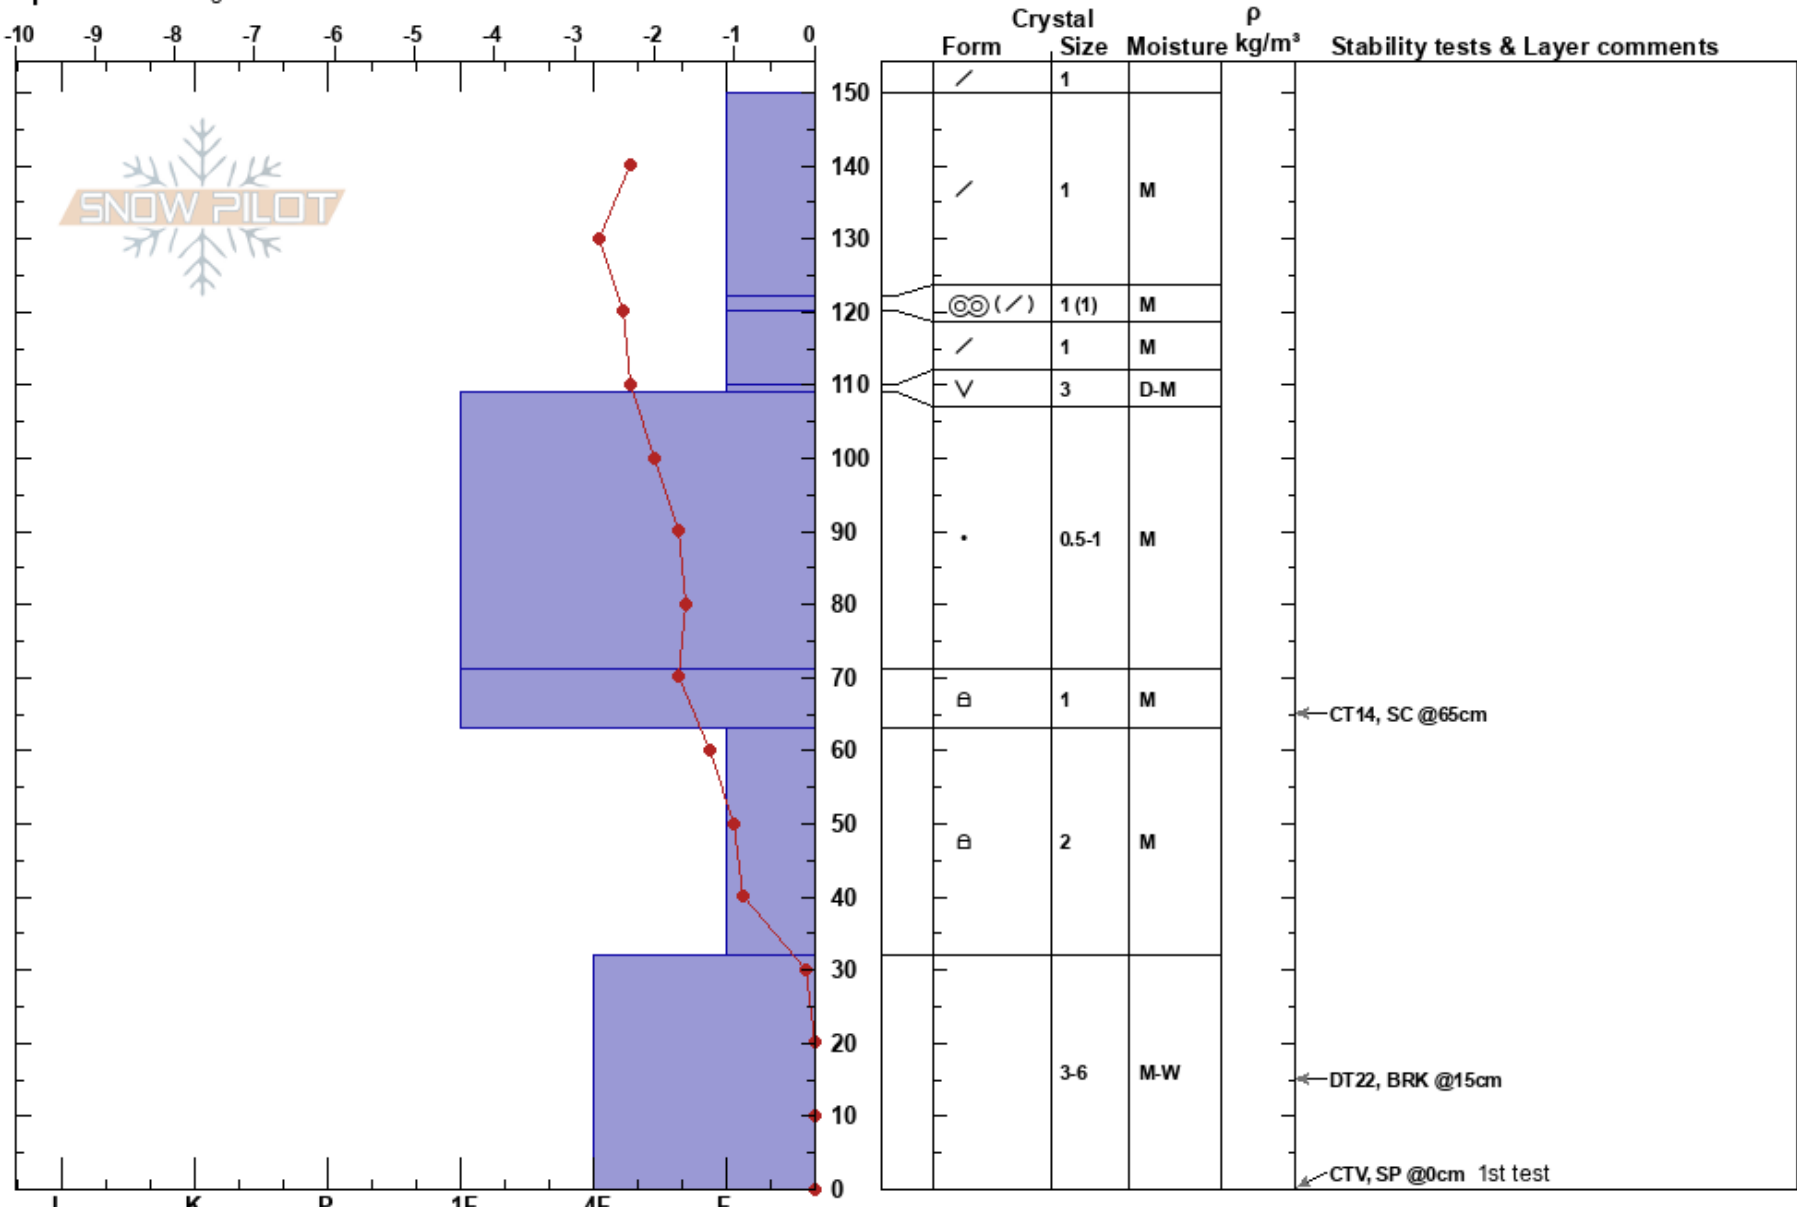

Eutopia  
 Monashee  
 BC  
 Elevation: 1580 m  
 Aspect: NE  
 Specifics: Pit dug in a Ski Area

Olivier Fecteau  
 21/03/2022 - 12:00  
 Co-ord:  
 Slope Angle: 38°  
 Wind Loading:

Stability: HS: 150  
 Air Temperature: -0.5°C PF: 35  
 Sky Cover: BKN PS: 25  
 Precipitation: NO  
 Wind: Calm

Layer Notes:

Notes: Concave bowl, skier compacted, open glades, some sun effect, rock and alder at the bottom. 1st CT failed on isolation likely due hole below column. Ground was very wet.