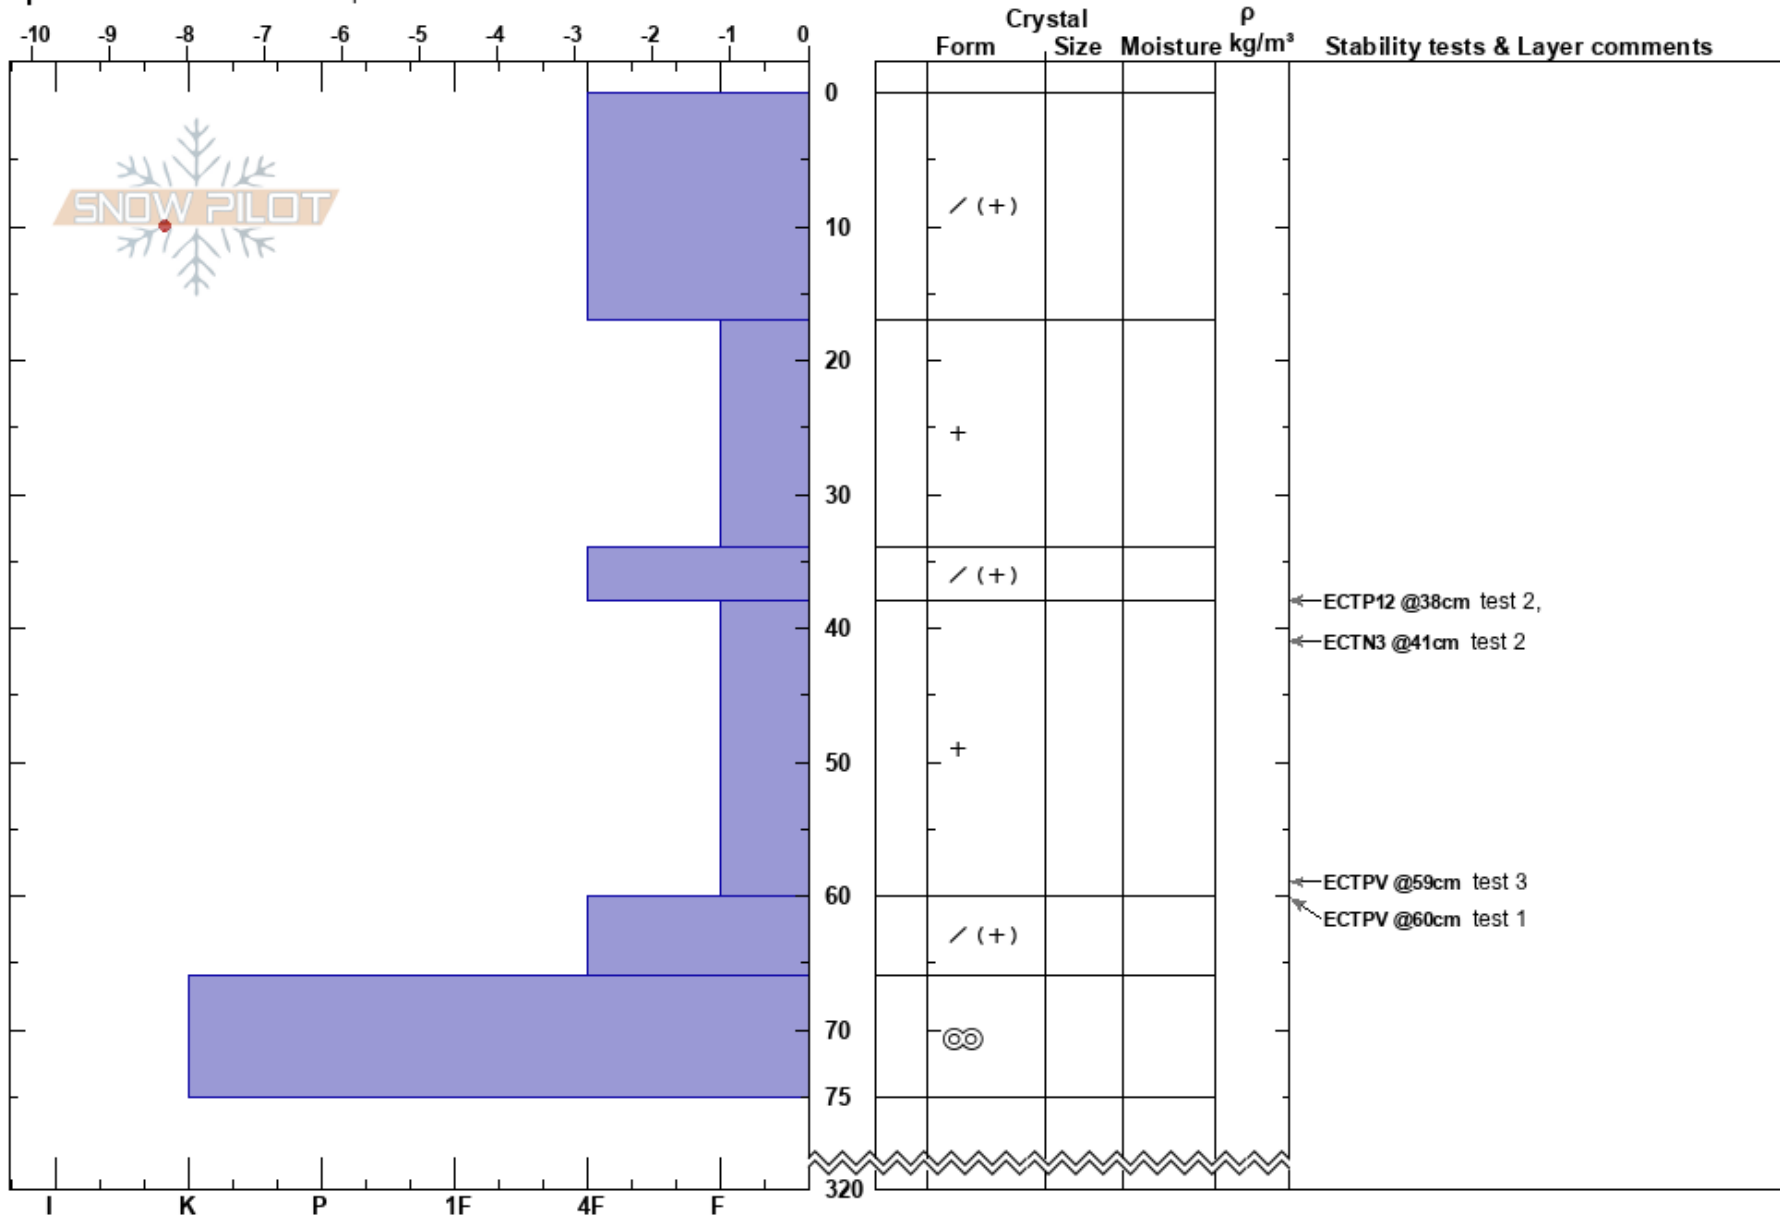

Sjangeli gruvstuga
 Abisko
 Sweden
Elevation: 900 m
Aspect: S

Stefan Hedlund
 26/03/2022 - 11:00
Co-ord:
Slope Angle: 20°
Wind Loading: yes

Stability: HS:320
Air Temperature: -10.3°C **PF:** 40
Sky Cover: FEW
Precipitation: NO
Wind: NW Moderate

Layer Notes:

Specifics: We snowmobiled slope

Notes: Liten läslutning. HS 320+
 Gjorde 3 separata ECT efter varandra.
 Körde skoter ca 30 grader brant, inga sprickor.