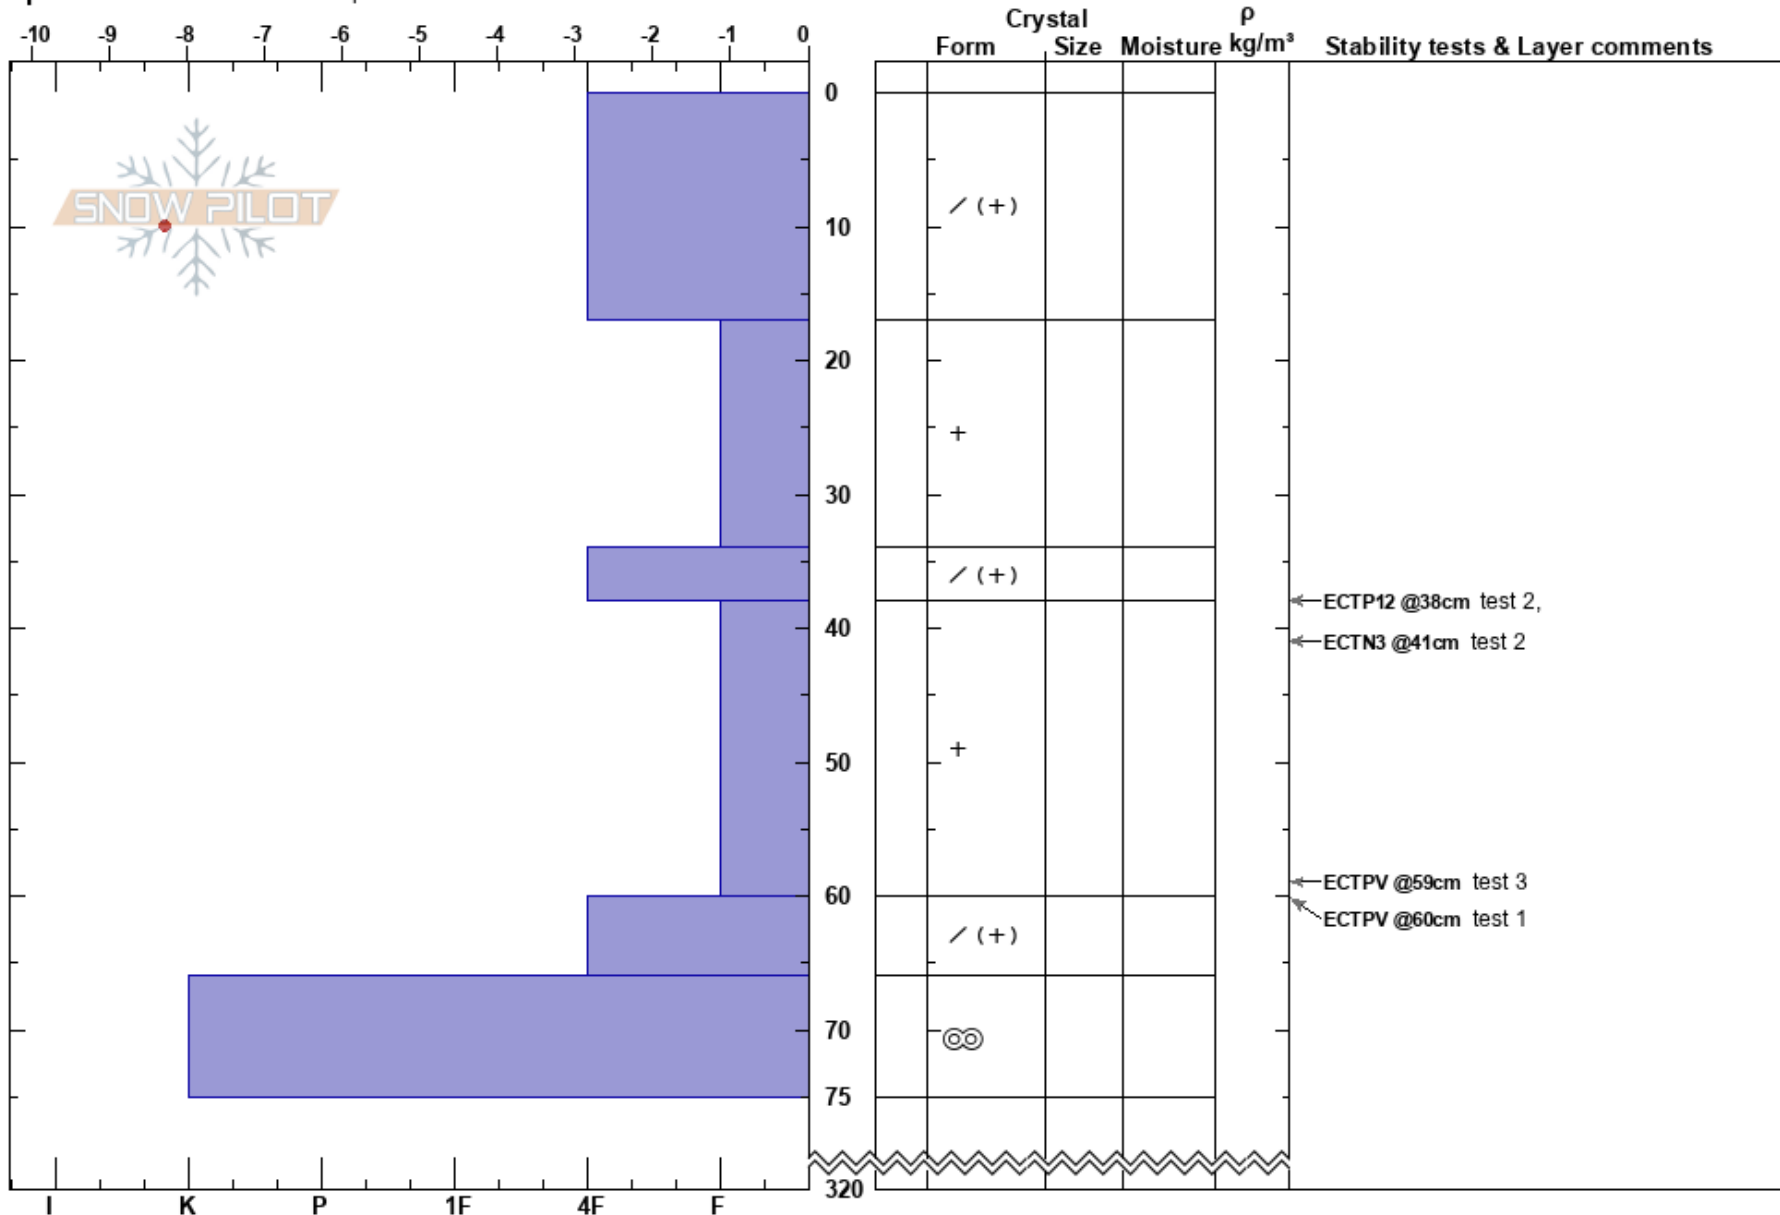

Sjangeli gruvstuga
 Abisko
 Sweden
Elevation: 900 m
Aspect: S

Stefan Hedlund
 26/03/2022 - 11:00
Co-ord:
Slope Angle: 20°
Wind Loading: yes

Stability: HS:320
Air Temperature: -10.3°C **PF:** 40
Sky Cover: FEW
Precipitation: NO
Wind: NW Moderate

Layer Notes:

Specifics: We snowmobiled slope

Notes: Liten läsluttning. HS 320+
 Gjorde 3 separata ECT efter varandra.
 Körde skoter ca 30 grader brant, inga sprickor.