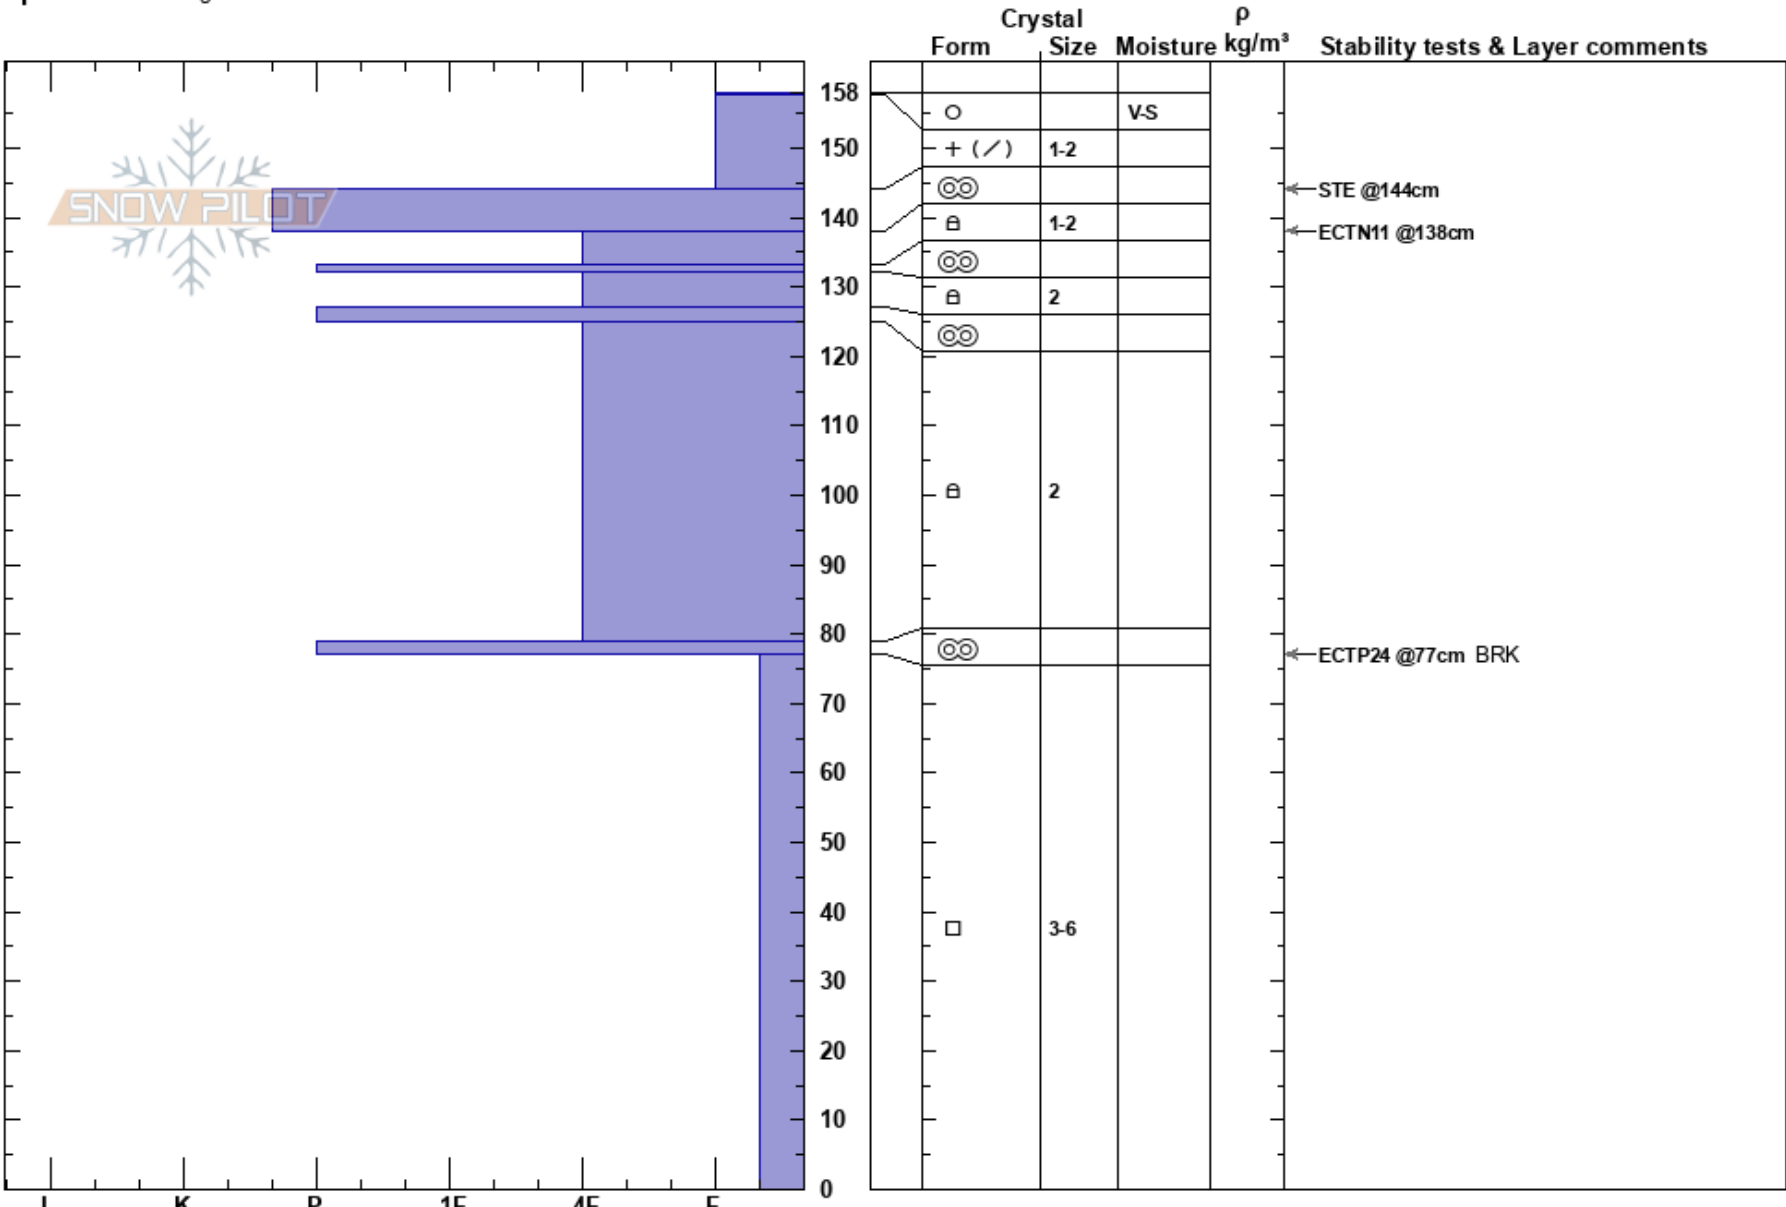

Super Crack  
 Bridger Bowl  
 MT  
 Elevation: 8290 ft  
 Aspect: 47°  
 Specifics: Pit dug in a Ski Area

Bridger Bowl  
 03/22/2022 - 11:44am  
 Co-ord: 45.81488N, -110.92858W  
 Slope Angle: 37°  
 Wind Loading: no

Stability:  
 Air Temperature:  
 Sky Cover: SCT  
 Precipitation: NO  
 Wind: S Light Breeze

HS: 158  
 PF: 40  
 Layer Notes:

Notes: Dominick and Ella