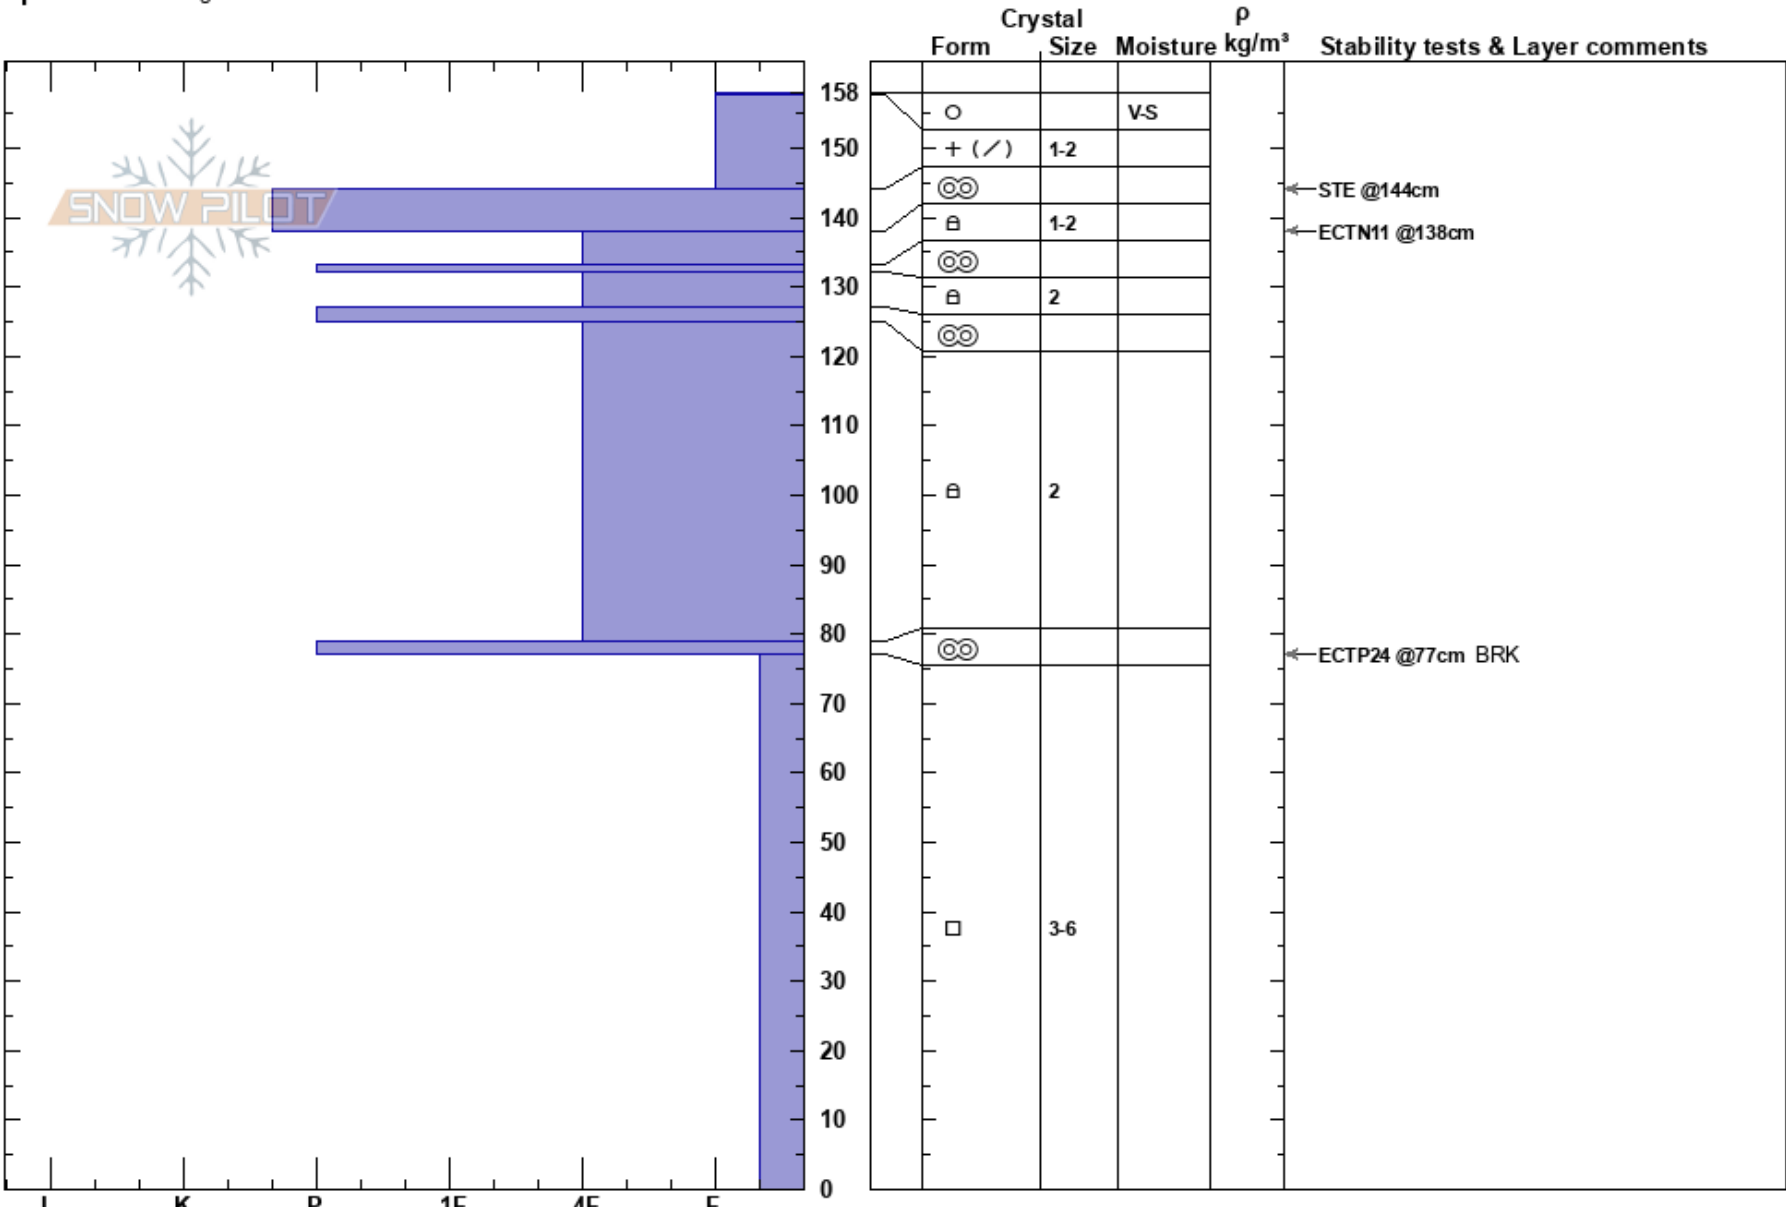

Super Crack
 Bridger Bowl
 MT
 Elevation: 8290 ft
 Aspect: 47°
 Specifics: Pit dug in a Ski Area

Bridger Bowl
 03/22/2022 - 11:44am
 Co-ord: 45.81488N, -110.92858W
 Slope Angle: 37°
 Wind Loading: no

Stability:
 Air Temperature:
 Sky Cover: SCT
 Precipitation: NO
 Wind: S Light Breeze

HS: 158
 PF: 40
 Layer Notes:

Notes: Dominick and Ella