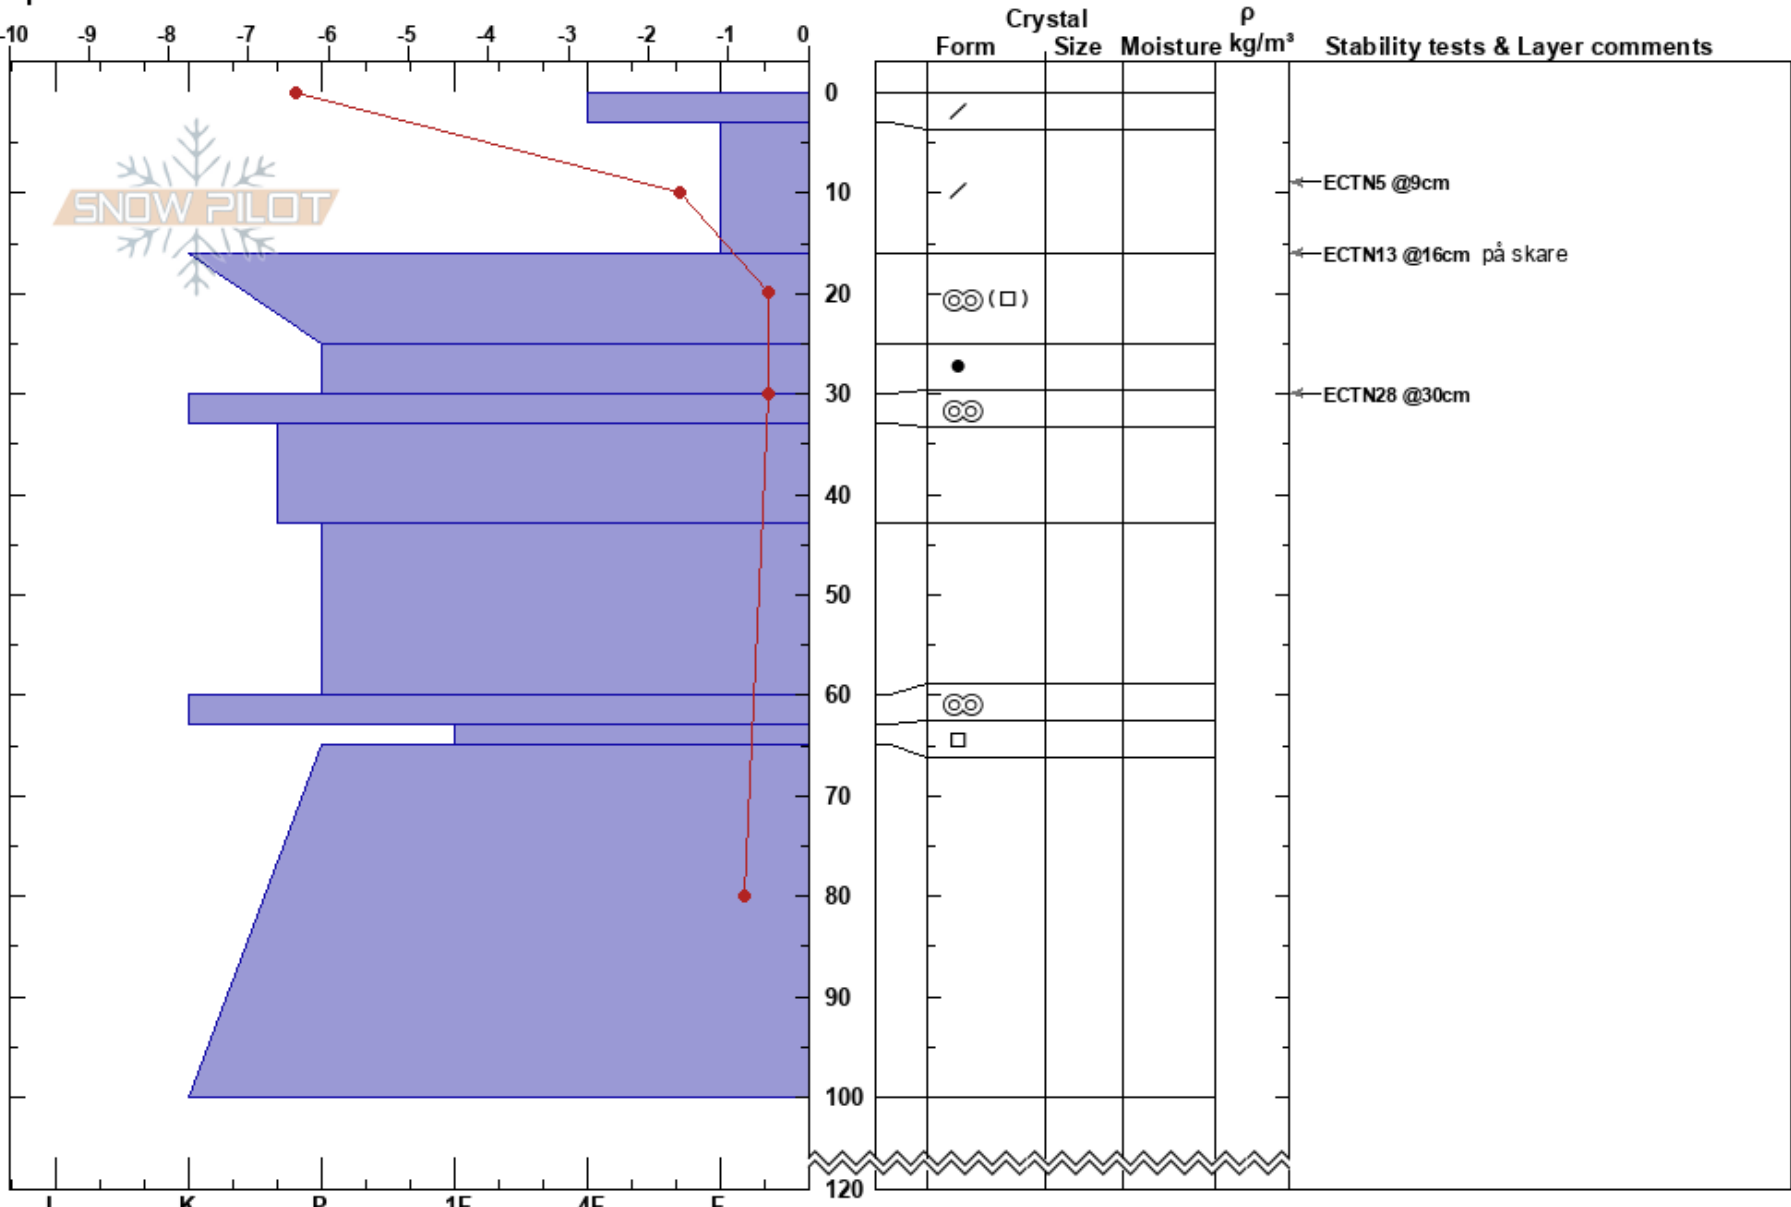

Brakkon 903
 Västra Vindelfjällen
 Sweden
 Elevation: 902 m
 Aspect: 125°
 Specifics:

Sam Hedman
 26/03/2022 - 11:50
 Co-ord:
 Slope Angle: 30°
 Wind Loading: no

Stability:
 Air Temperature: -4°C
 Sky Cover: FEW
 Precipitation: NO
 Wind: NW Light Breeze

HS: 120
 PF: 10
 3-16cm: Problematic layer

Notes: Vindbyar som ger något lite drevsnö mycket lokalt.