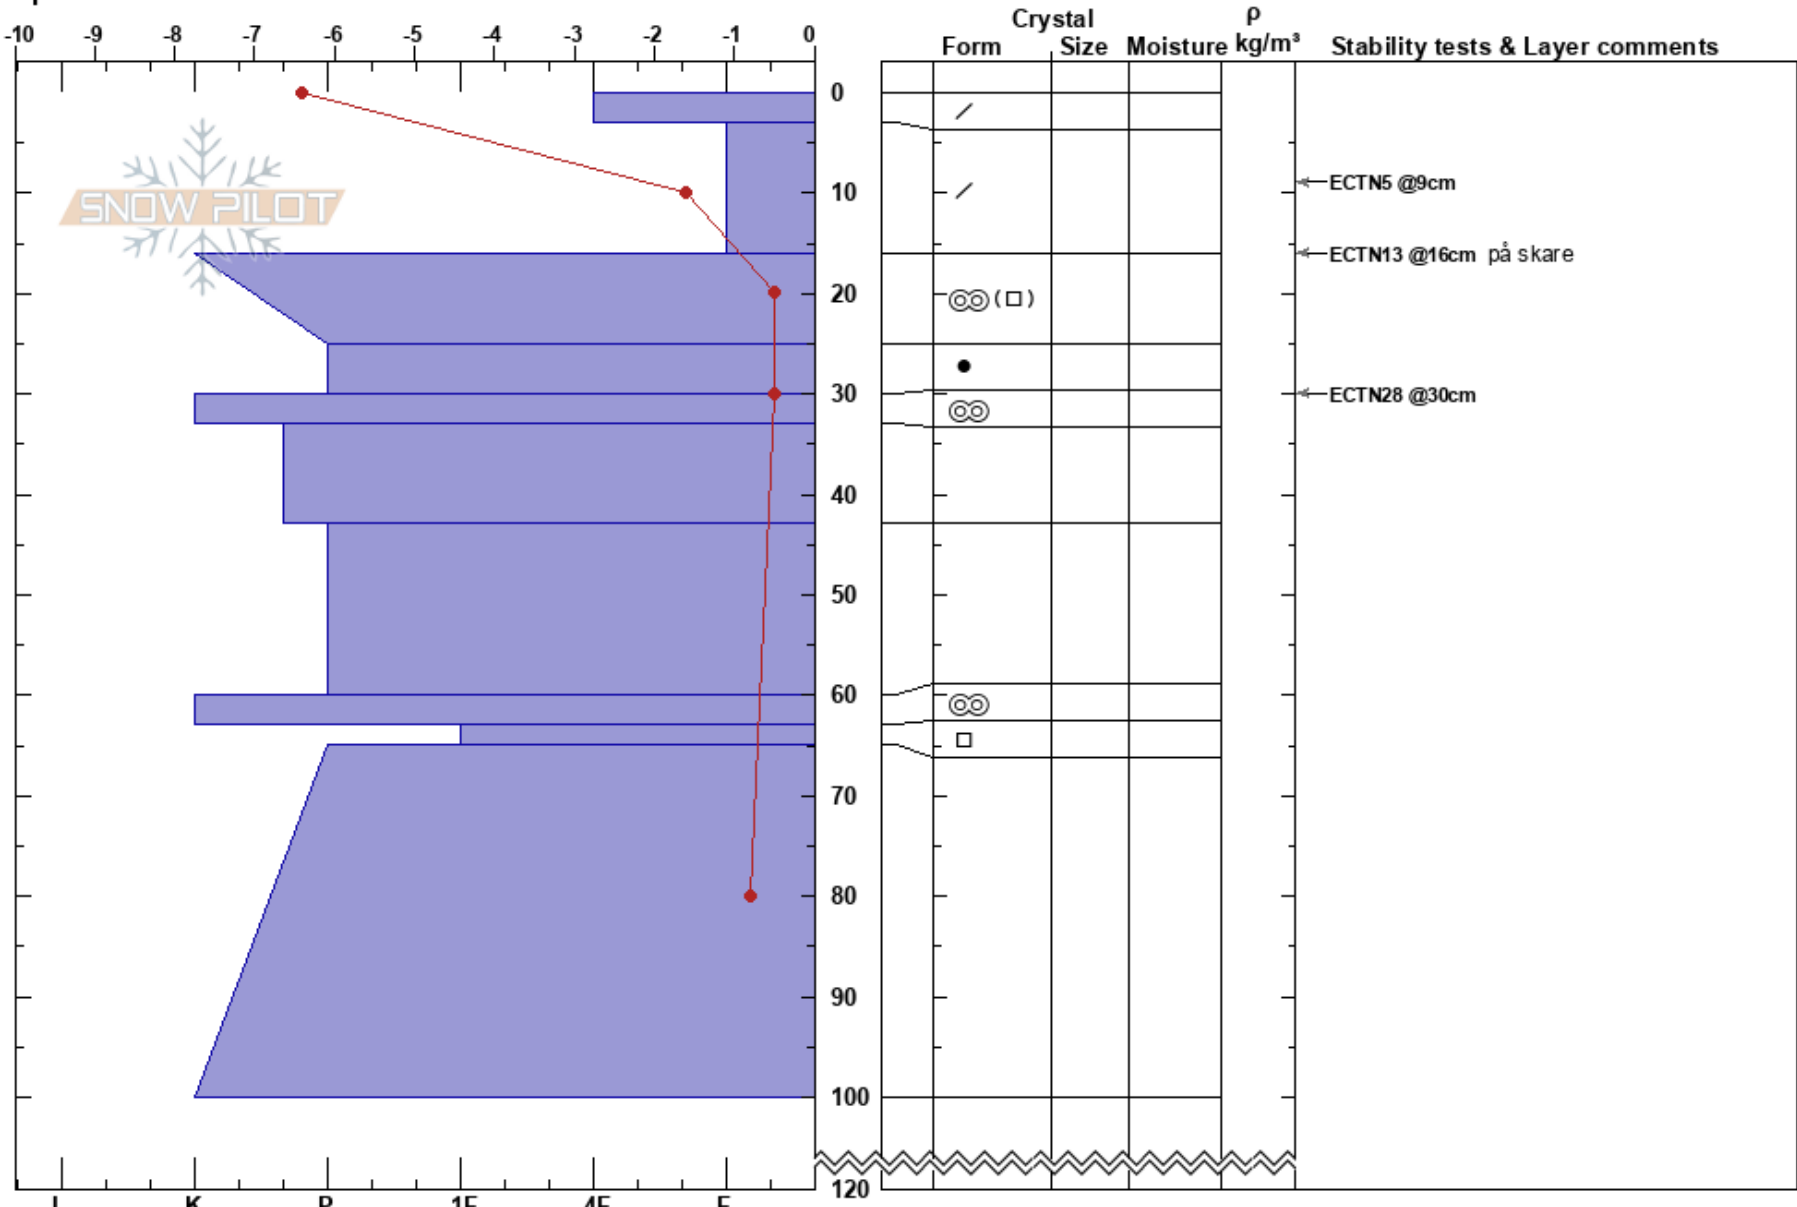

Brakkon 903
 Västra Vindelfjällen
 Sweden
 Elevation: 902 m
 Aspect: 125°
 Specifics:

Sam Hedman
 26/03/2022 - 11:50
 Co-ord:
 Slope Angle: 30°
 Wind Loading: no

Stability:
 Air Temperature: -4°C
 Sky Cover: FEW
 Precipitation: NO
 Wind: NW Light Breeze

HS: 120
 PF: 10
 3-16cm: Problematic layer

Notes: Vindbyar som ger något lite drevsnö mycket lokalt.