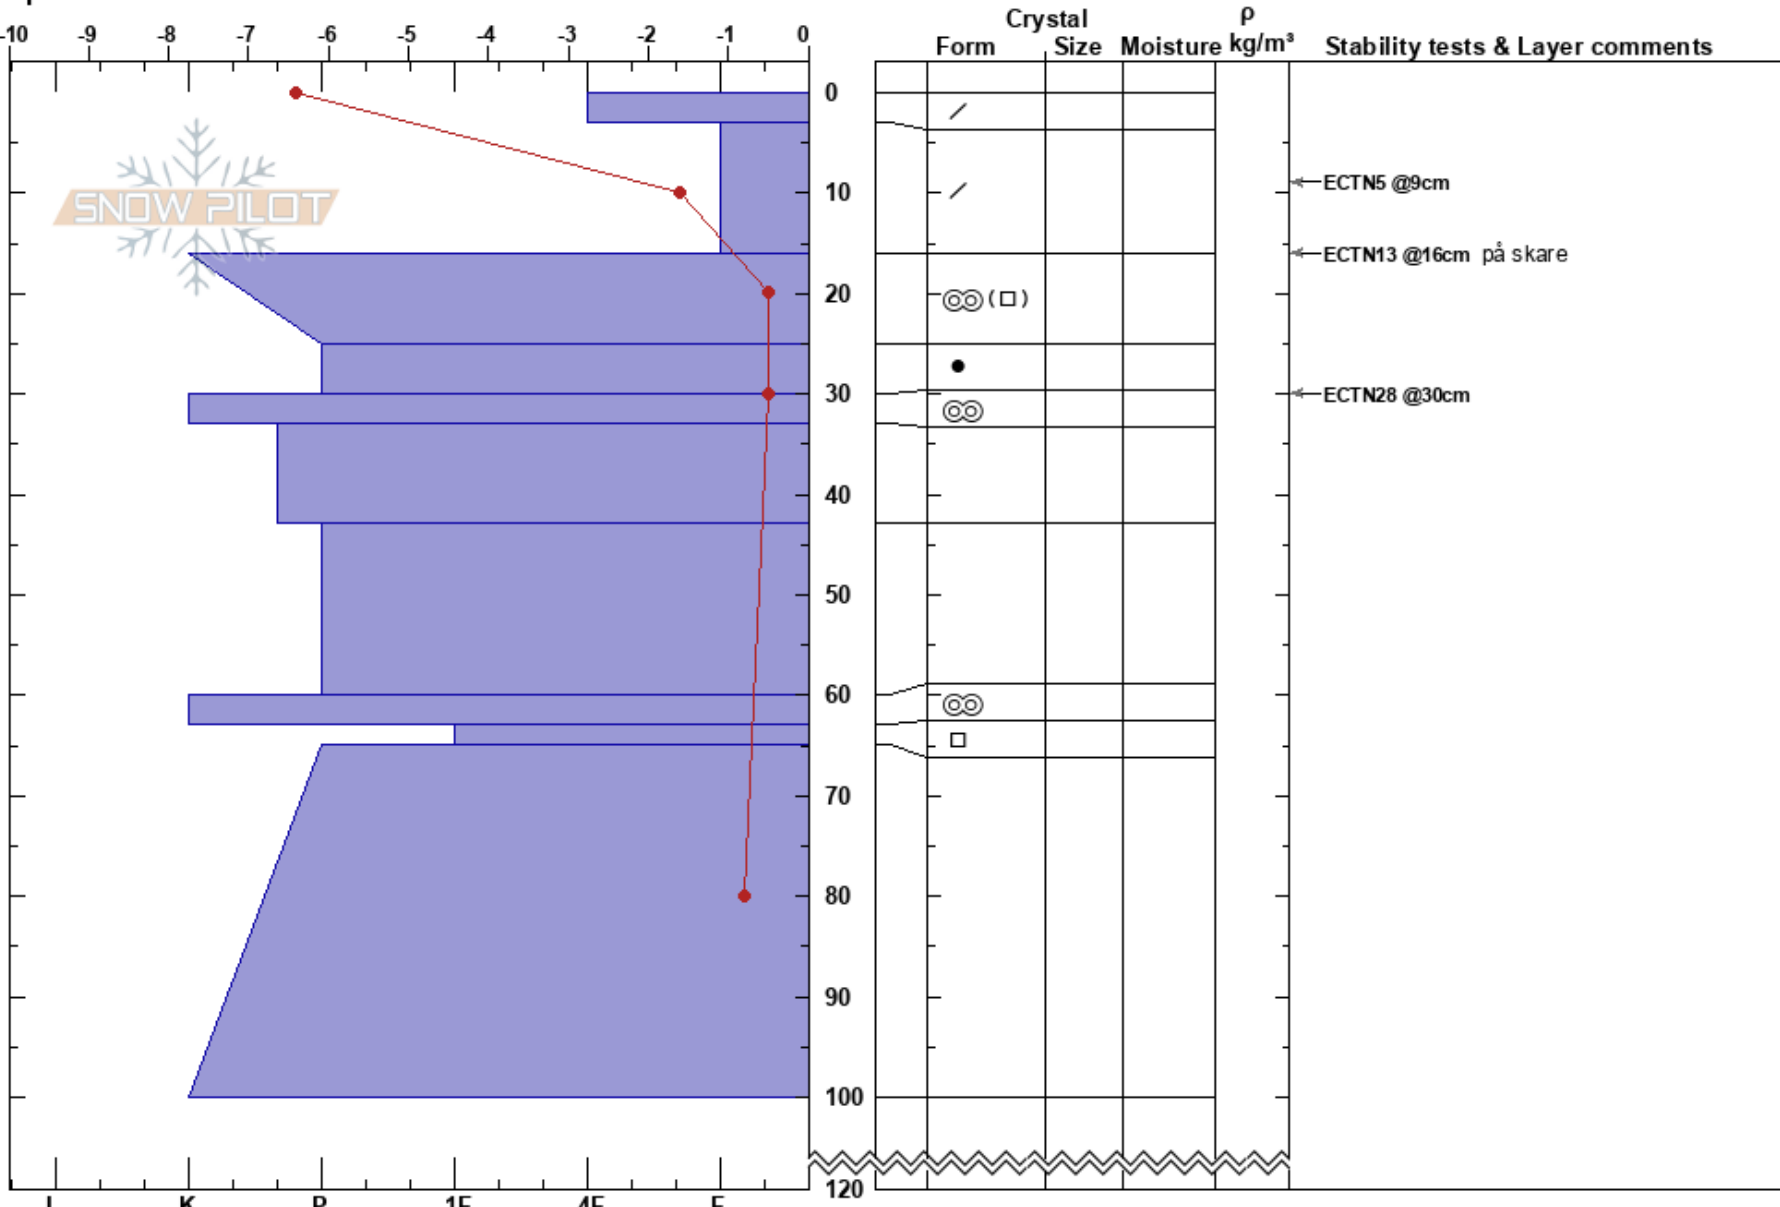

Brakkon 903
 Västra Vindelfjällen
 Sweden
 Elevation: 902 m
 Aspect: 125°
 Specifics:

Sam Hedman
 26/03/2022 - 11:50
 Co-ord:
 Slope Angle: 30°
 Wind Loading: no

Stability:
 Air Temperature: -4°C
 Sky Cover: FEW
 Precipitation: NO
 Wind: NW Light Breeze

HS: 120
 PF: 10
 3-16cm: Problematic layer

Notes: Vindbyar som ger något lite drevsnö mycket lokalt.