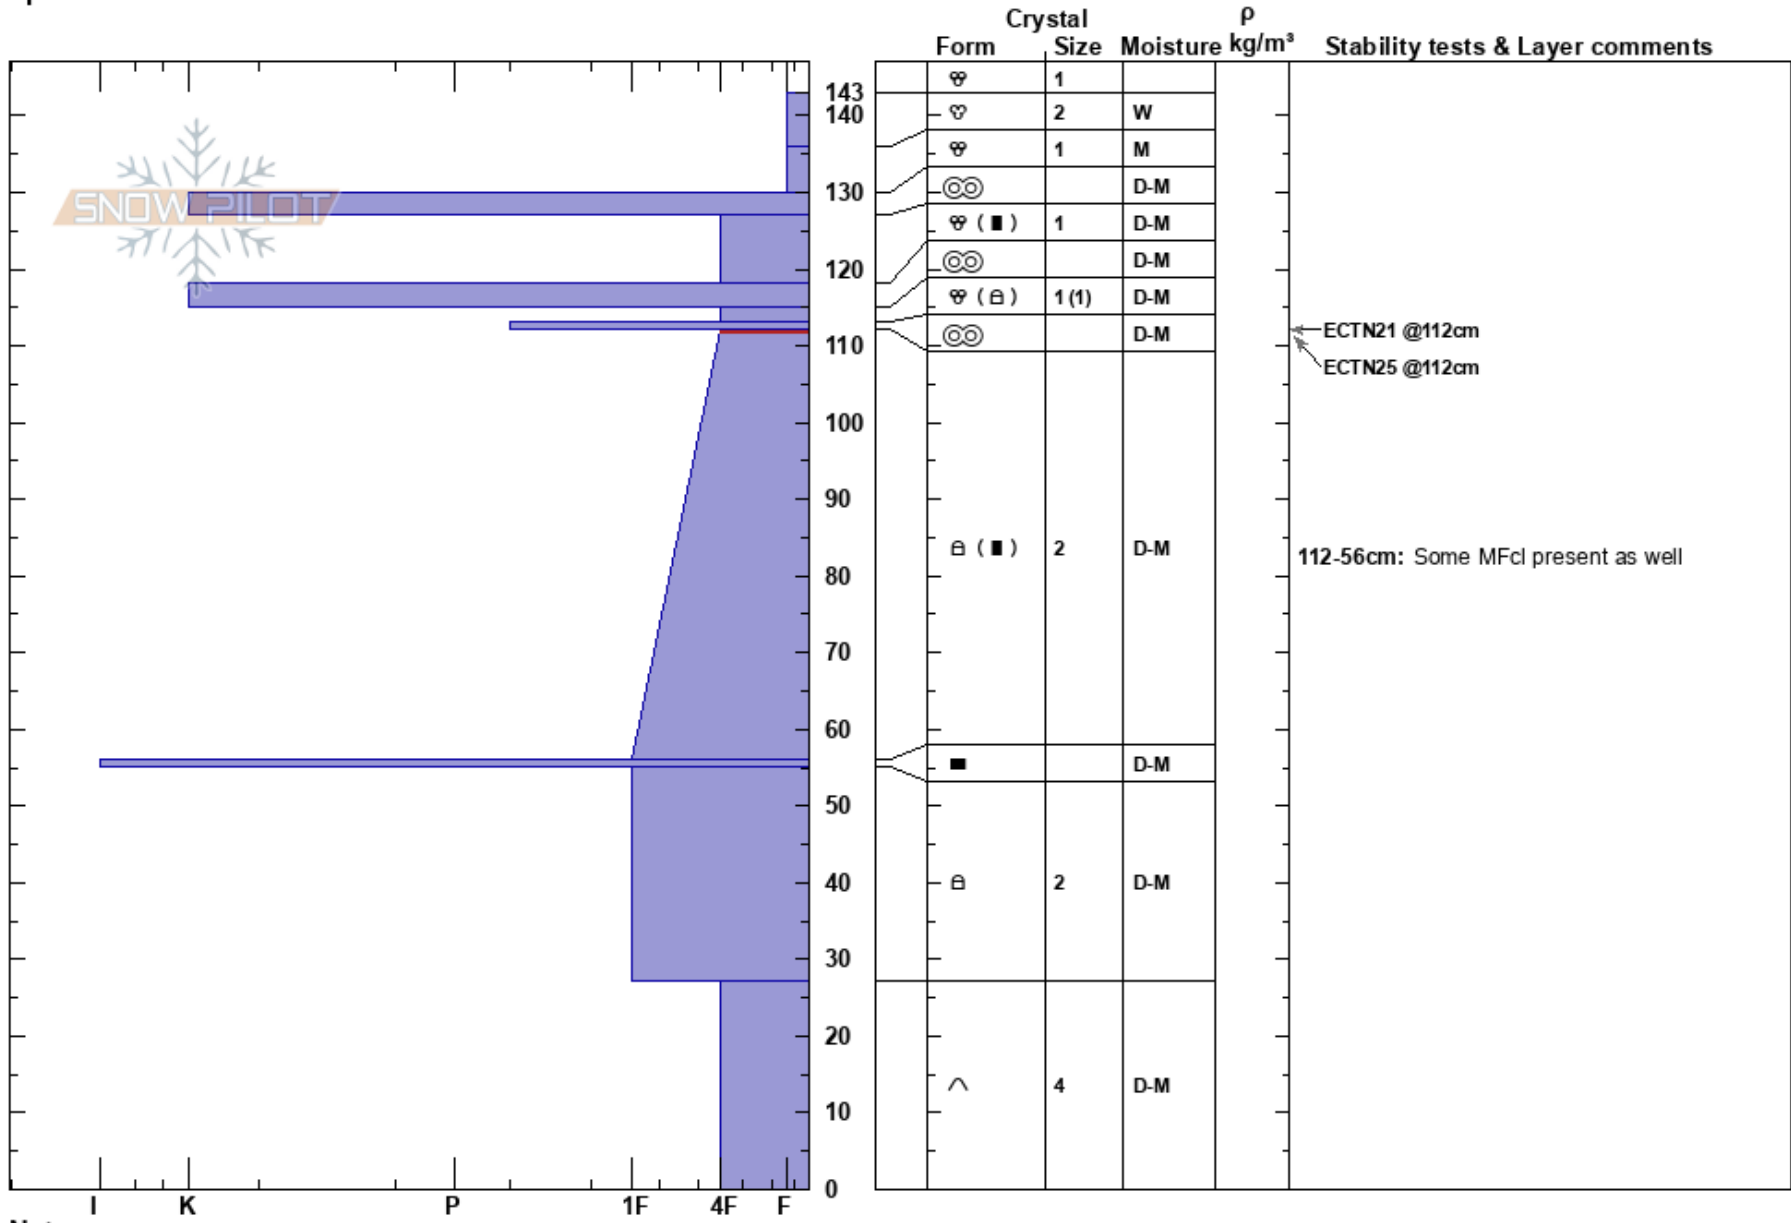

220325 E Stanley SE  
 Berthoud Pass  
 CO  
 Elevation: 11391 ft  
 Aspect: SE  
 Specifics:

Ryan Zarter  
 03/25/2022 - 12:45pm  
 Co-ord: 39.78470N, -105.79920W  
 Slope Angle: 31°  
 Wind Loading:

Stability:  
 Air Temperature: -2°C  
 Sky Cover: FEW  
 Precipitation: NO  
 Wind: NW Moderate

HS: 143  
 PF: 120  
 PS: 10  
 Layer Notes:  
 112-56cm: Some MFcl present as well  
 112-56cm: Problematic layer

Notes: