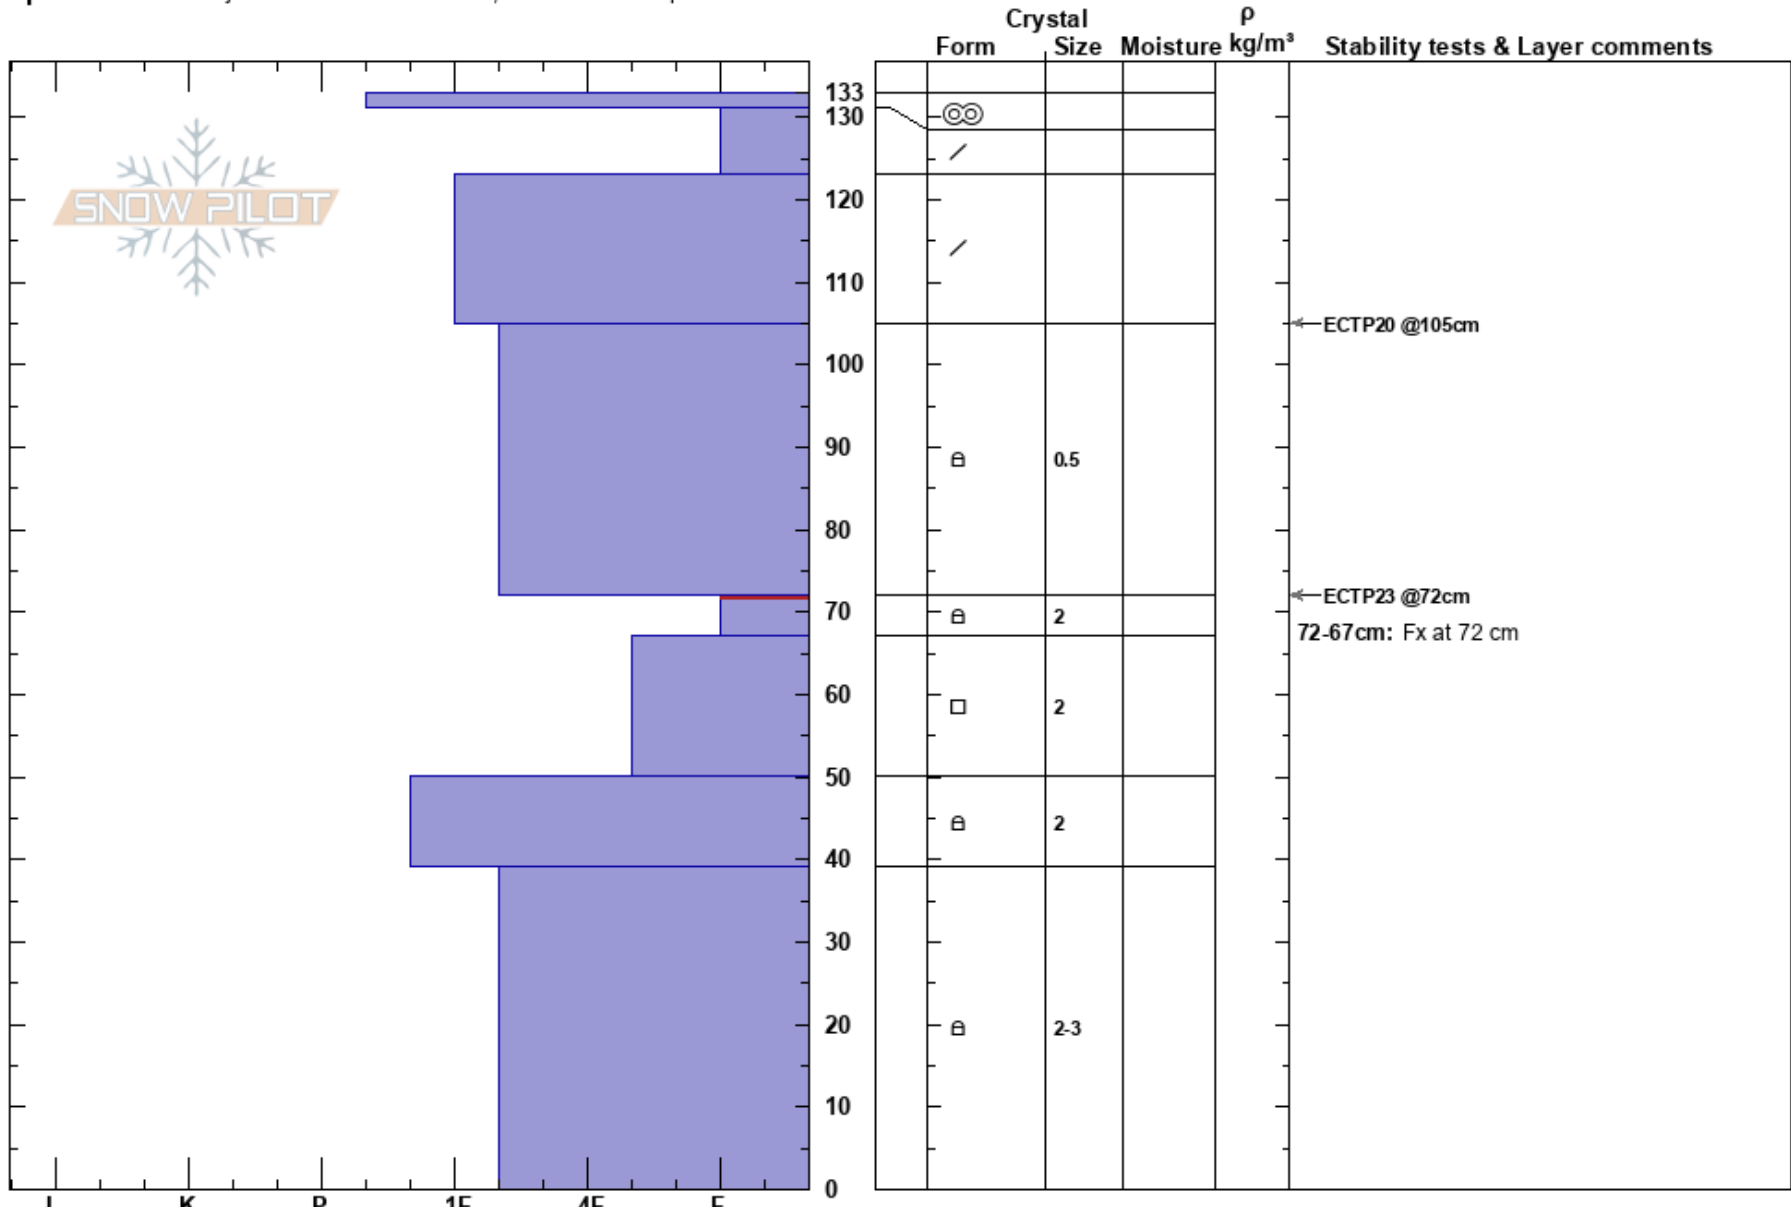

Woody Ridge Avalanche
Cooke City
MT

Hannah Marshall
03/25/2022 - 12:00pm
Co-ord: 44.98951N, -109.92383W
Slope Angle: 38°
Wind Loading:

Stability:
Air Temperature:
Sky Cover: BKN
Precipitation: NO
Wind:

HS: 133
72-67cm: Fx at 72 cm
72-67cm: Problematic layer

Elevation: 9671 ft
Aspect: 290°

Specifics: Pit is adjacent to avalanche: crown; Ski tracks on slope

Notes: This avalanche caught three skiers and partially buried one.