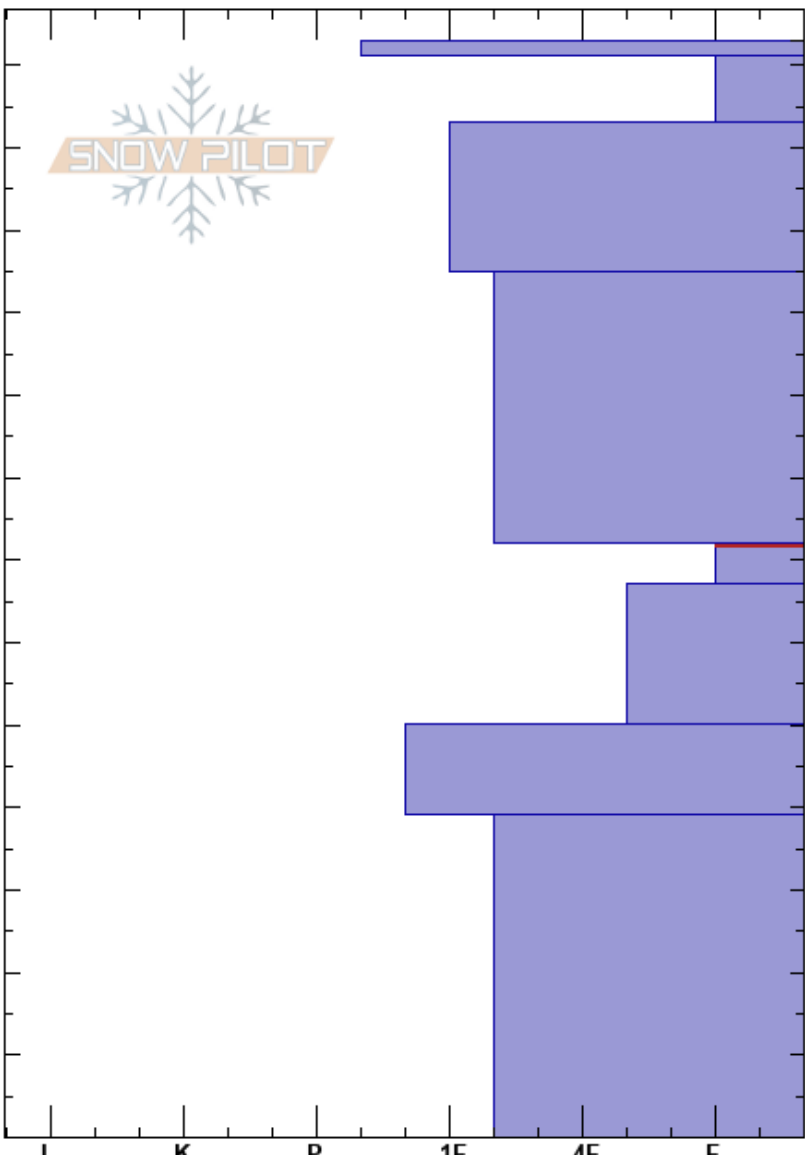

Woody Ridge Avalanche  
 Cooke City  
 MT  
 Elevation: 9671 ft  
 Aspect: 290°  
 Specifics: Pit is adjacent to avalanche: crown; Ski tracks on slope

Hannah Marshall  
 03/25/2022 - 12:00pm  
 Co-ord: 44.98951N, -109.92383W  
 Slope Angle: 38°  
 Wind Loading:

Stability:  
 Air Temperature:  
 Sky Cover: BKN  
 Precipitation: NO  
 Wind:

HS: 133  
 Layer Notes:  
 72-67cm: Fx at 72 cm  
 72-67cm: Problematic layer

Depth (cm)	Crystal		Moisture	$\rho$ kg/m <sup>3</sup>	Stability tests & Layer comments
	Form	Size			
133	⊙				
130	/				
120	/				
110					
100					← ECTP20 @105cm
90	⊖	0.5			
80					
70	⊖	2			← ECTP23 @72cm 72-67cm: Fx at 72 cm
60	□	2			
50	⊖	2			
40					
30					
20	⊖	2-3			
10					
0					

Notes: This avalanche caught three skiers and partially buried one.