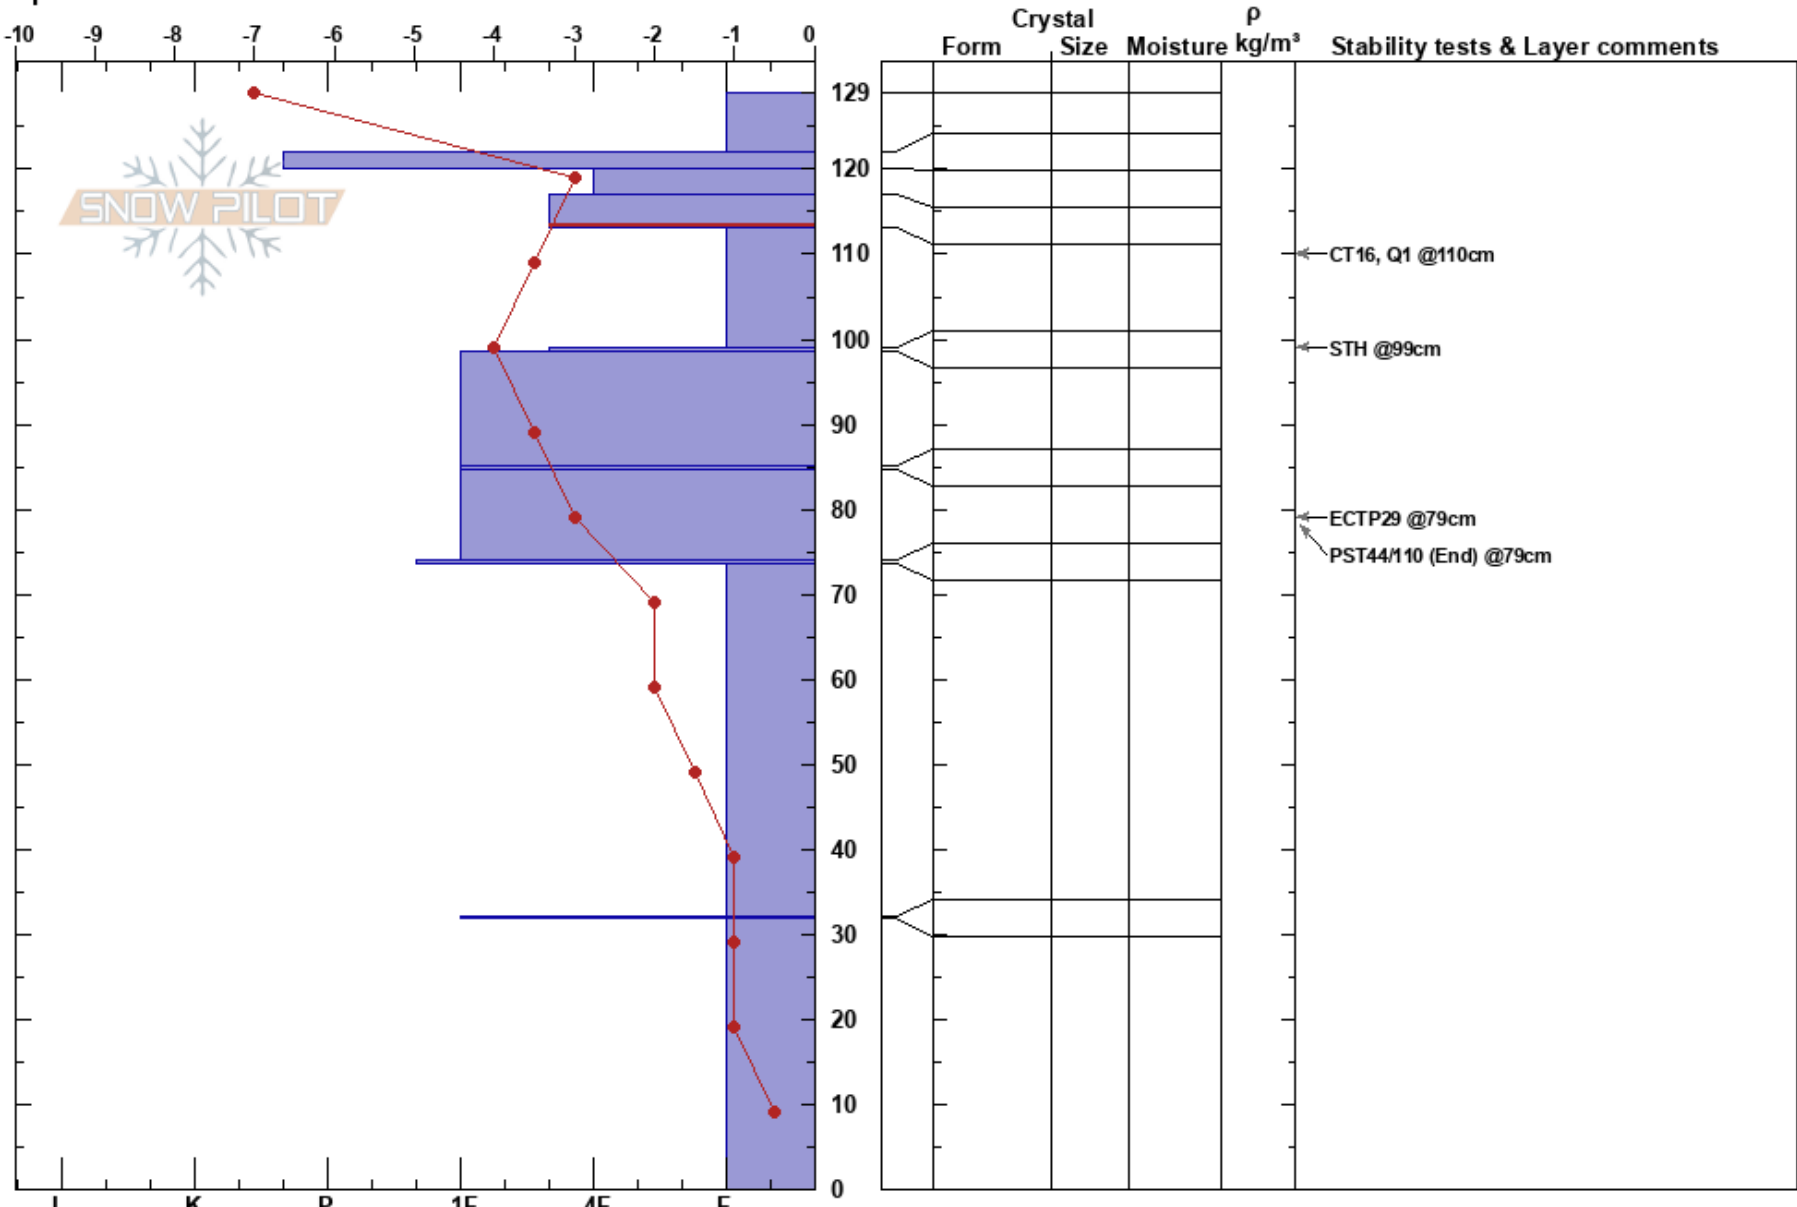

20220323 Meadow Mtn
 Vail/Summit County
 CO
Elevation: 8152 ft
Aspect: E
Specifics:

Chase Whitman
 03/23/2022 - 10:30am
Co-ord: 13S 3758 13W 4384436N
Slope Angle: 20°
Wind Loading: no

Stability:
Air Temperature: -4°C
Sky Cover: FEW
Precipitation: NO
Wind: W Light Breeze

HS: 129
PF: 29 117-113cm: Problematic layer
PS: 12

Notes: There was no wind loading at the time of observation start, but wind loading did begin during time of finish pit observations and back filling.