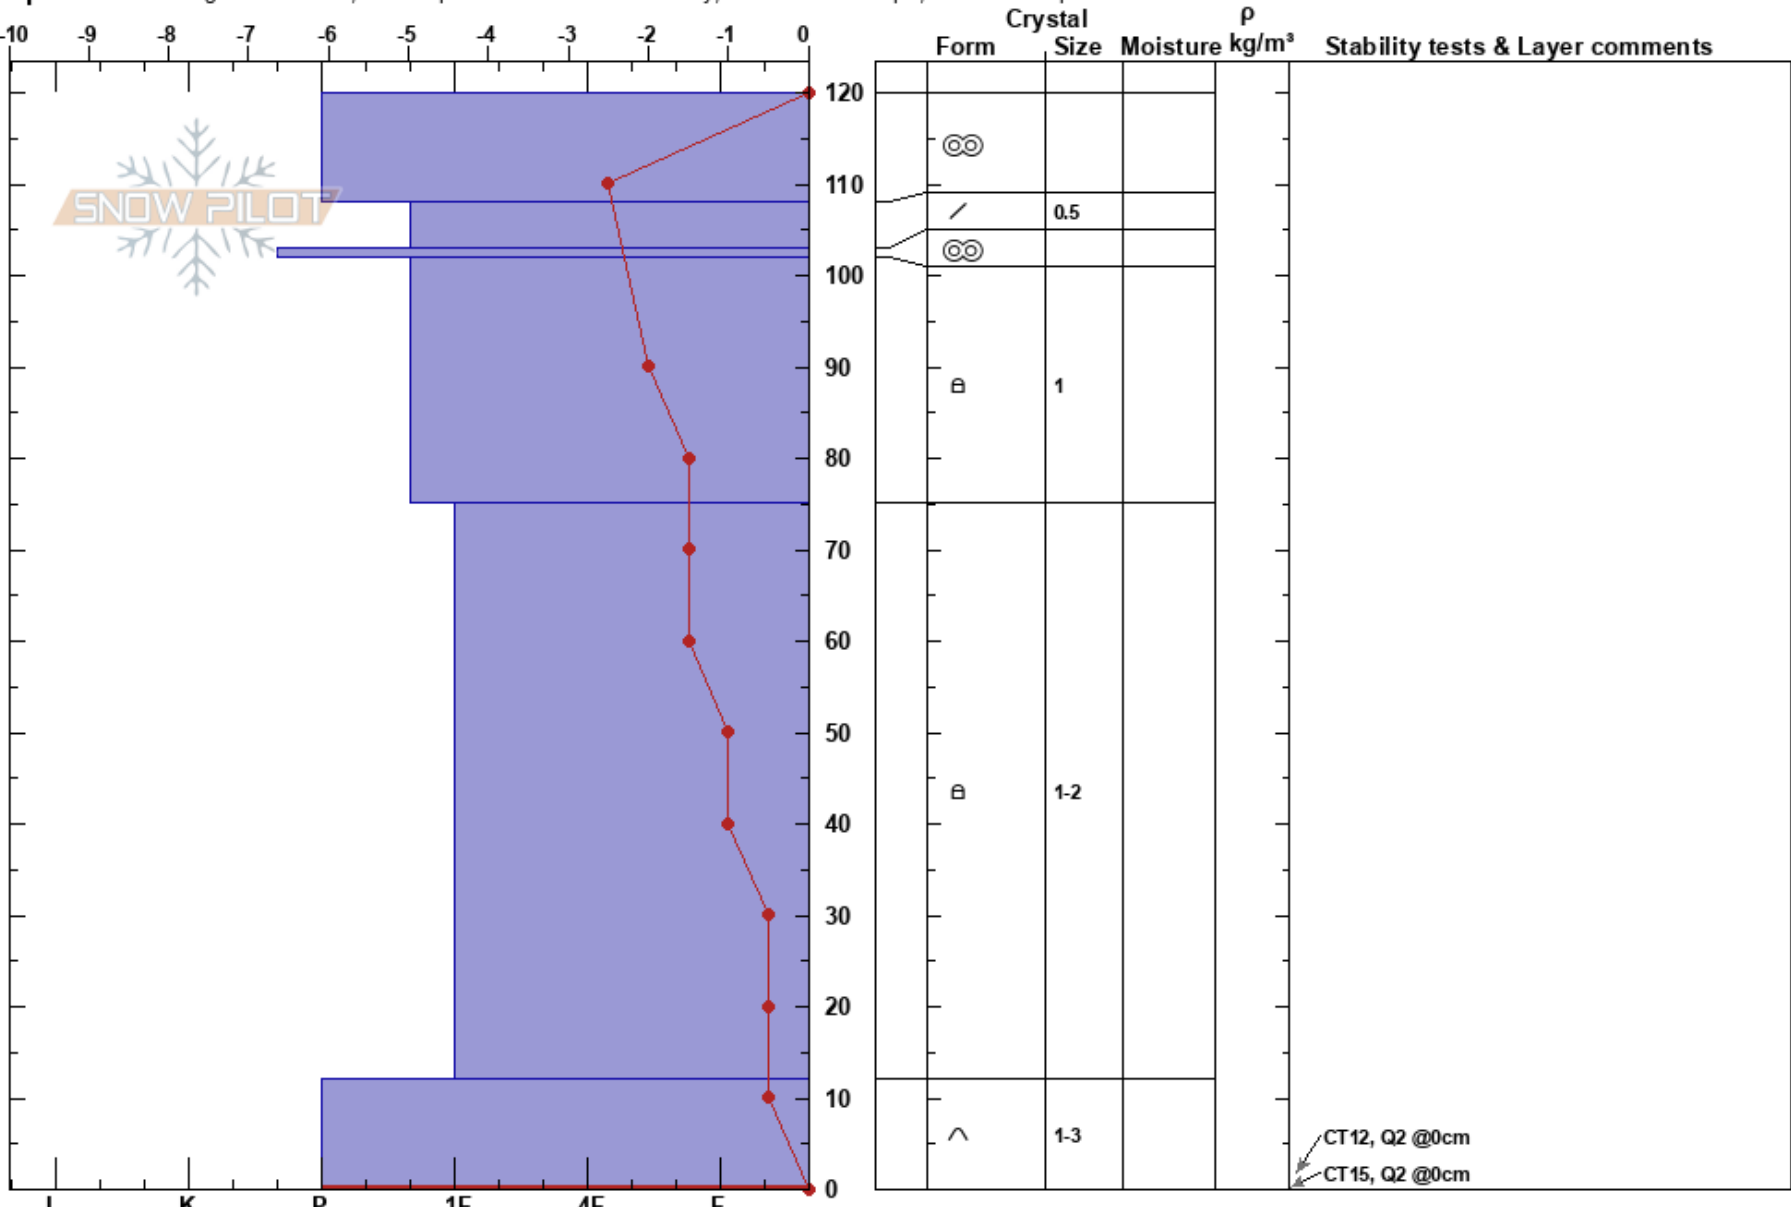

Sluice Box
 Bridger Range
 MT
 Elevation: 8360 ft
 Aspect: 130°

Bridger Bowl
 03/25/2022 - 9:50am
 Co-ord:
 Slope Angle: 26°
 Wind Loading:

Stability: Good
 Air Temperature: 3.5°C
 Sky Cover: FEW
 Precipitation: NO
 Wind: Calm

HS: 120
 PF: 5
 12-0cm: Problematic layer

Specifics: Pit dug in a Ski Area; Pit is representative of backcountry; Ski tracks on slope; We skied slope

Notes: Dug by Griff
 Returned at 2.30pm to find boot pen=35cm, temp at 100cm=0c