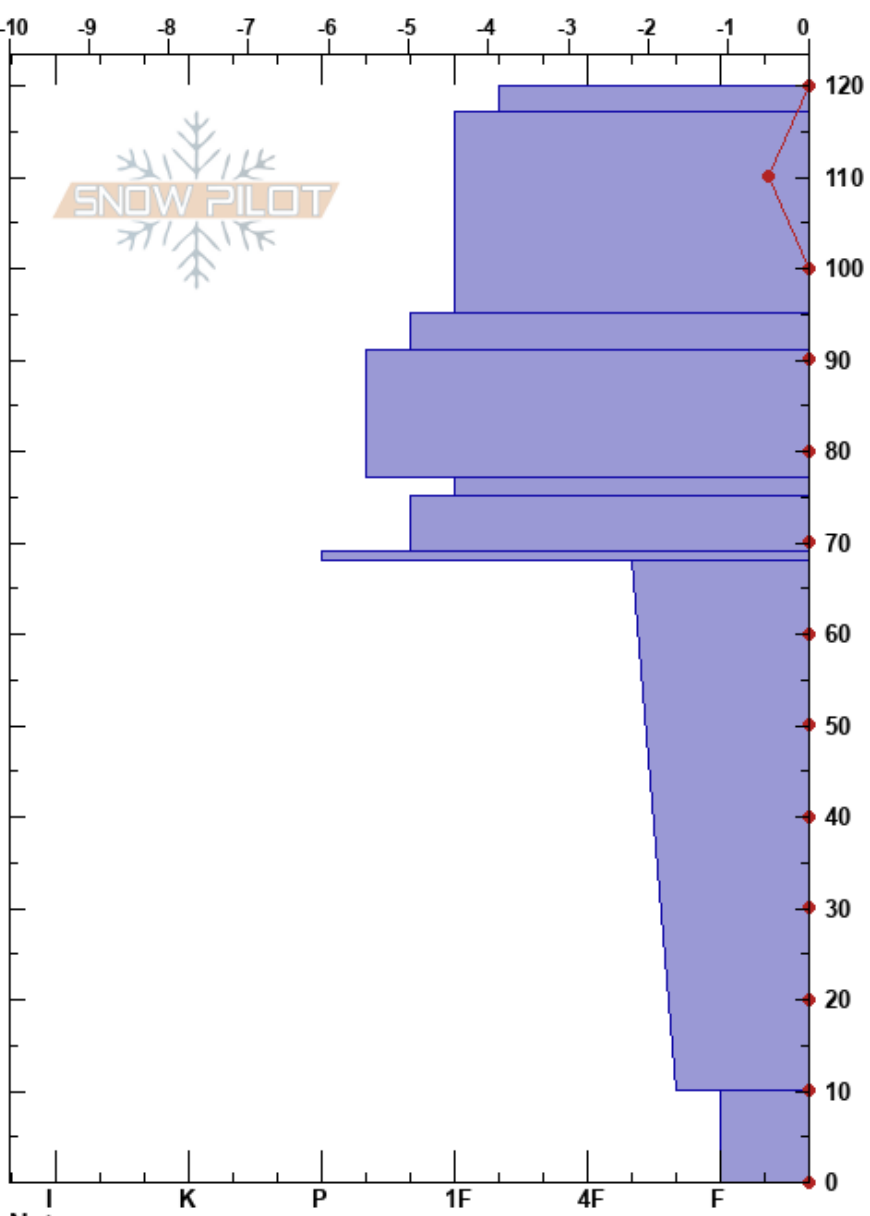

20220325 Spar 7
 Aspen Snowmass
 CO
 Elevation: 8958 ft
 Aspect: 62°

Carson Spung
 03/25/2022 - 10:15am
 Co-ord: 39.17798N, -106.81995W
 Slope Angle: 36°
 Wind Loading: no

Stability: Fair
 Air Temperature: 6°C
 Sky Cover: FEW
 Precipitation: NO
 Wind: W Light Breeze

HS: 120
 PF: 20 69-68cm: Problematic layer
 PS: 3

Specifics: Pit dug in a Ski Area; Pit is representative of backcountry; Instability rapidly rising; We skied slope

| Crystal Form | Size | Moisture | ρ kg/m ³ | Stability tests & Layer comments |
|--------------|---------|----------|--------------------------|--|
| ⊙⊙ | 2 | | | |
| ∩ | 2-3 | W | | |
| ∩ | 2 | M-W | | |
| ⊙⊙ | | D-M | | |
| ∩ | 2 | D-M | | |
| ⊙⊙ | | D-M | | |
| ● | 1 (0.5) | D-M | | |
| ⊙⊙ | | D-M | | ← ECTP13 @69cm ← PST40/100 (End) @69cm ← STE @69cm |
| ∩ | 2-3 | M-W | | |