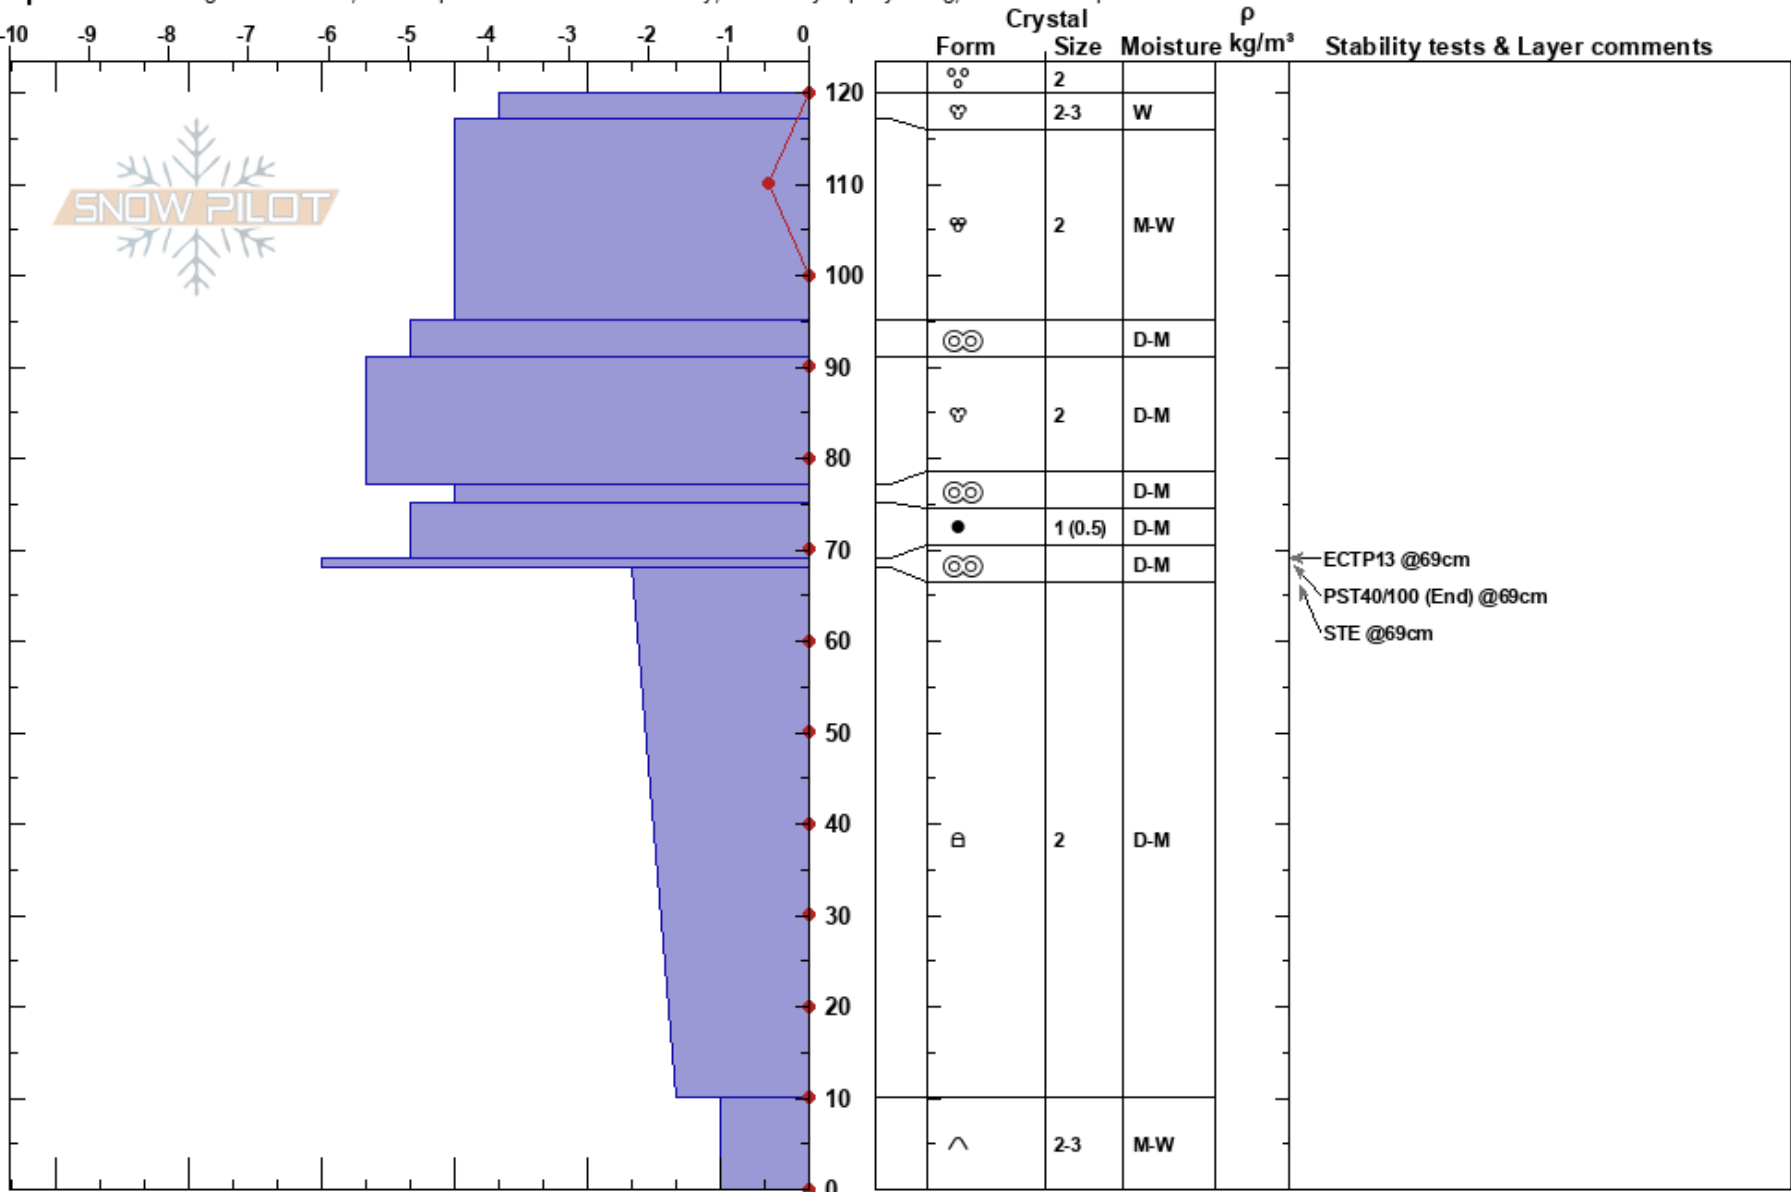

20220325 Spar 7
 Aspen Snowmass
 CO
 Elevation: 8958 ft
 Aspect: 62°

Carson Spung
 03/25/2022 - 10:15am
 Co-ord: 39.17798N, -106.81995W
 Slope Angle: 36°
 Wind Loading: no

Stability: Fair
 Air Temperature: 6°C
 Sky Cover: FEW
 Precipitation: NO
 Wind: W Light Breeze

HS: 120
 PF: 20 69-68cm: Problematic layer
 PS: 3

Specifics: Pit dug in a Ski Area; Pit is representative of backcountry; Instability rapidly rising; We skied slope

Notes: