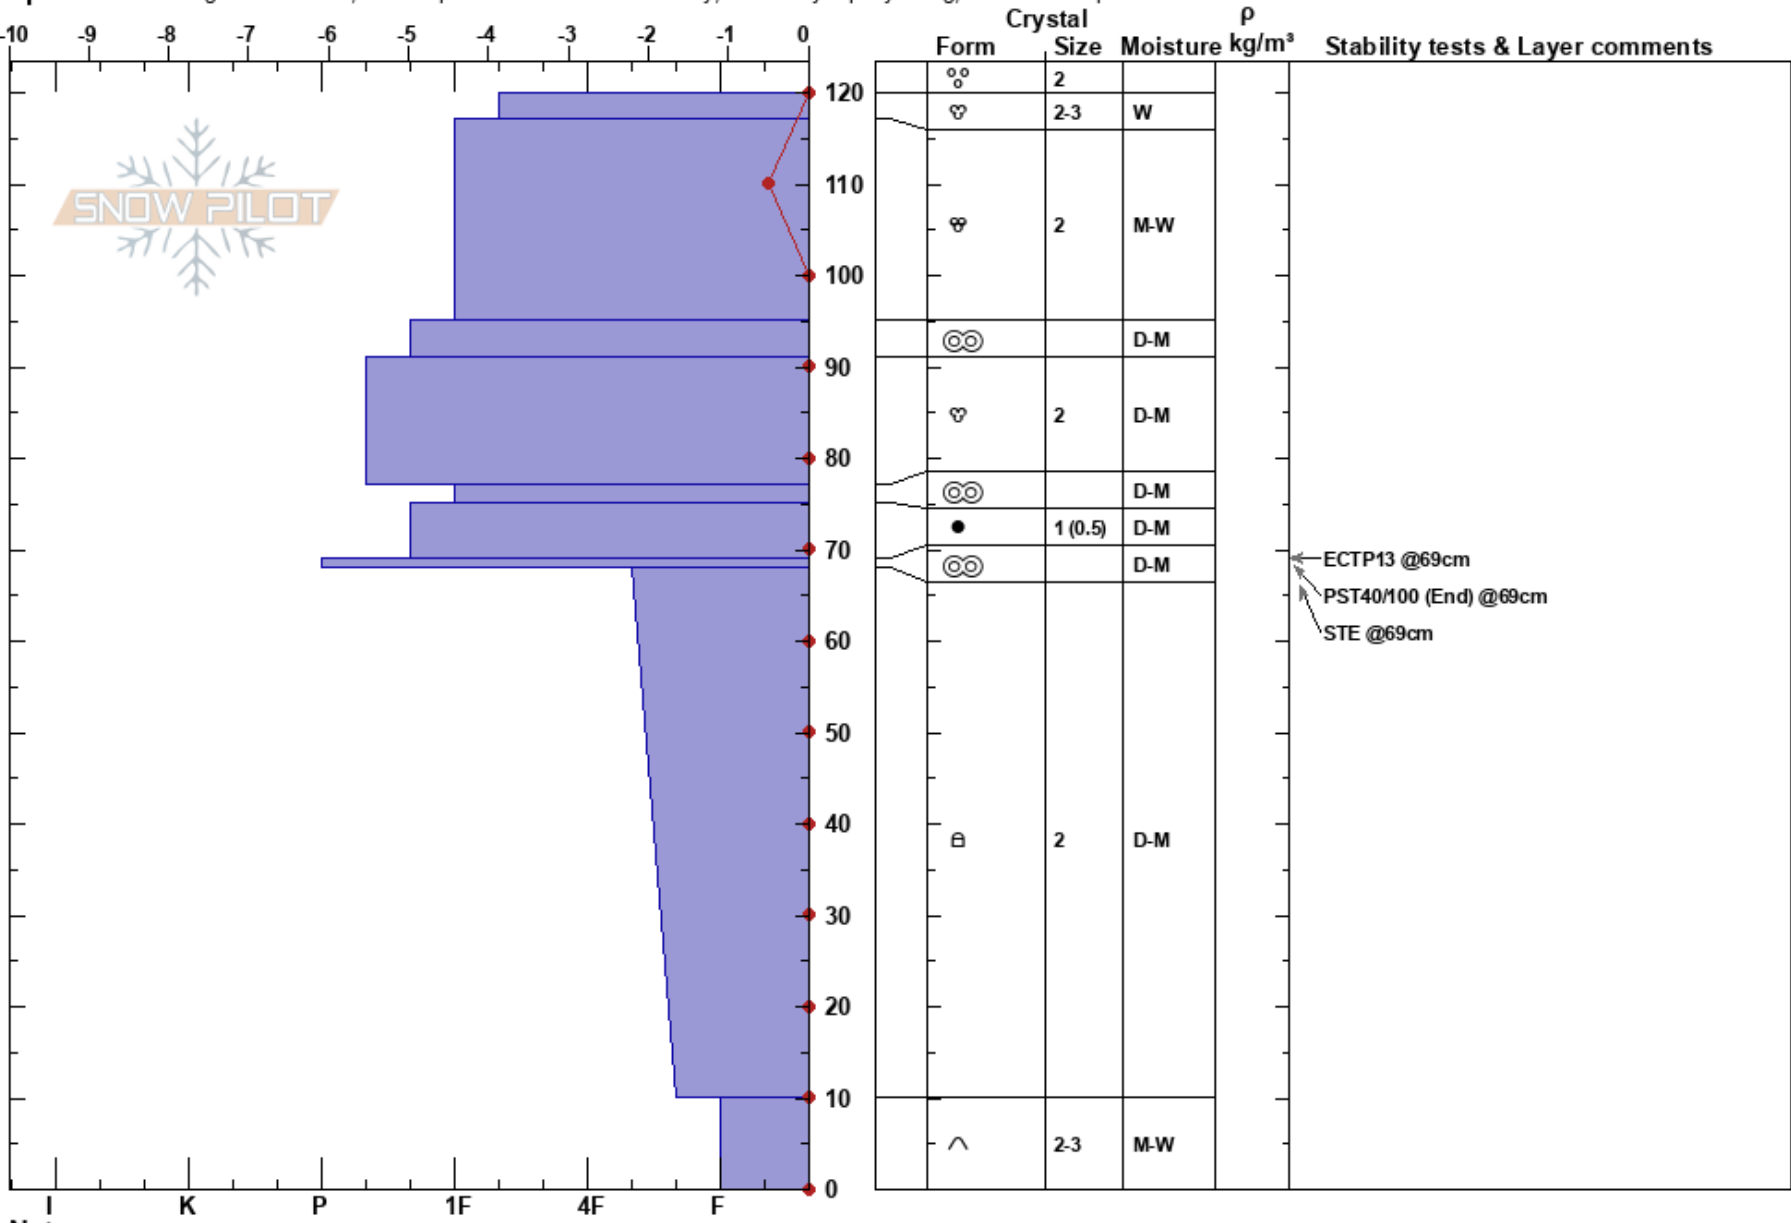

20220325 Spar 7
 Aspen Snowmass
 CO
 Elevation: 8958 ft
 Aspect: 62°

Carson Spung
 03/25/2022 - 10:15am
 Co-ord: 39.17798N, -106.81995W
 Slope Angle: 36°
 Wind Loading: no

Stability: Fair
 Air Temperature: 6°C
 Sky Cover: FEW
 Precipitation: NO
 Wind: W Light Breeze

HS: 120
 PF: 20 69-68cm: Problematic layer
 PS: 3

Specifics: Pit dug in a Ski Area; Pit is representative of backcountry; Instability rapidly rising; We skied slope

Notes: