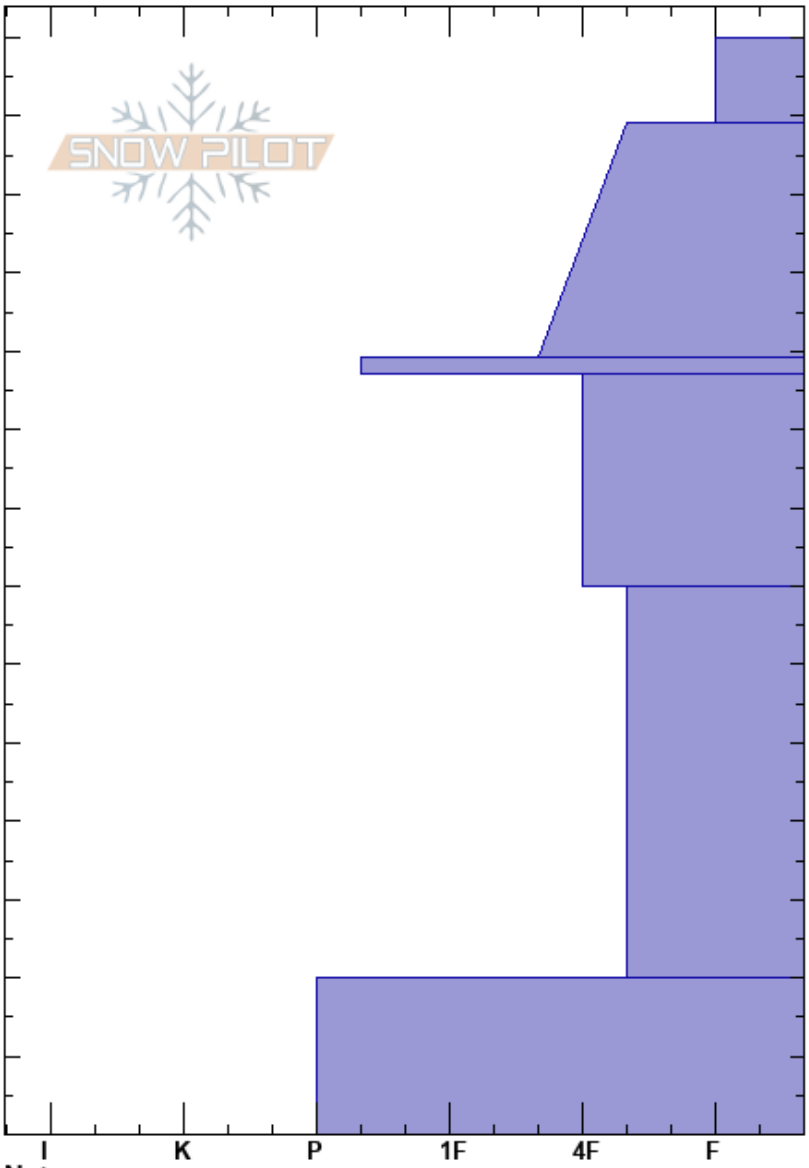

Wheeler NE  
 Gallatin Range-N  
 MT  
 Elevation: 8100 ft  
 Aspect: 50°  
 Specifics:

Ian Hoyer  
 03/23/2022 - 12:00pm  
 Co-ord: 45.50345N, -111.07616W  
 Slope Angle: 32°  
 Wind Loading: no

Stability: Fair  
 Air Temperature:  
 Sky Cover: FEW  
 Precipitation: NO  
 Wind: S Light Breeze

HS: 140  
 PF: 20 97-70cm: Problematic layer  
 PS: 100

Crystal Form	Crystal Size	Moisture	$\rho$ kg/m <sup>3</sup>	Stability tests & Layer comments
/		D		
/				
⊙				← ECTN23 @97cm ← ECTN24 @97cm
⊖	1-2			
□	2-4			
□ ⊙	2-4			