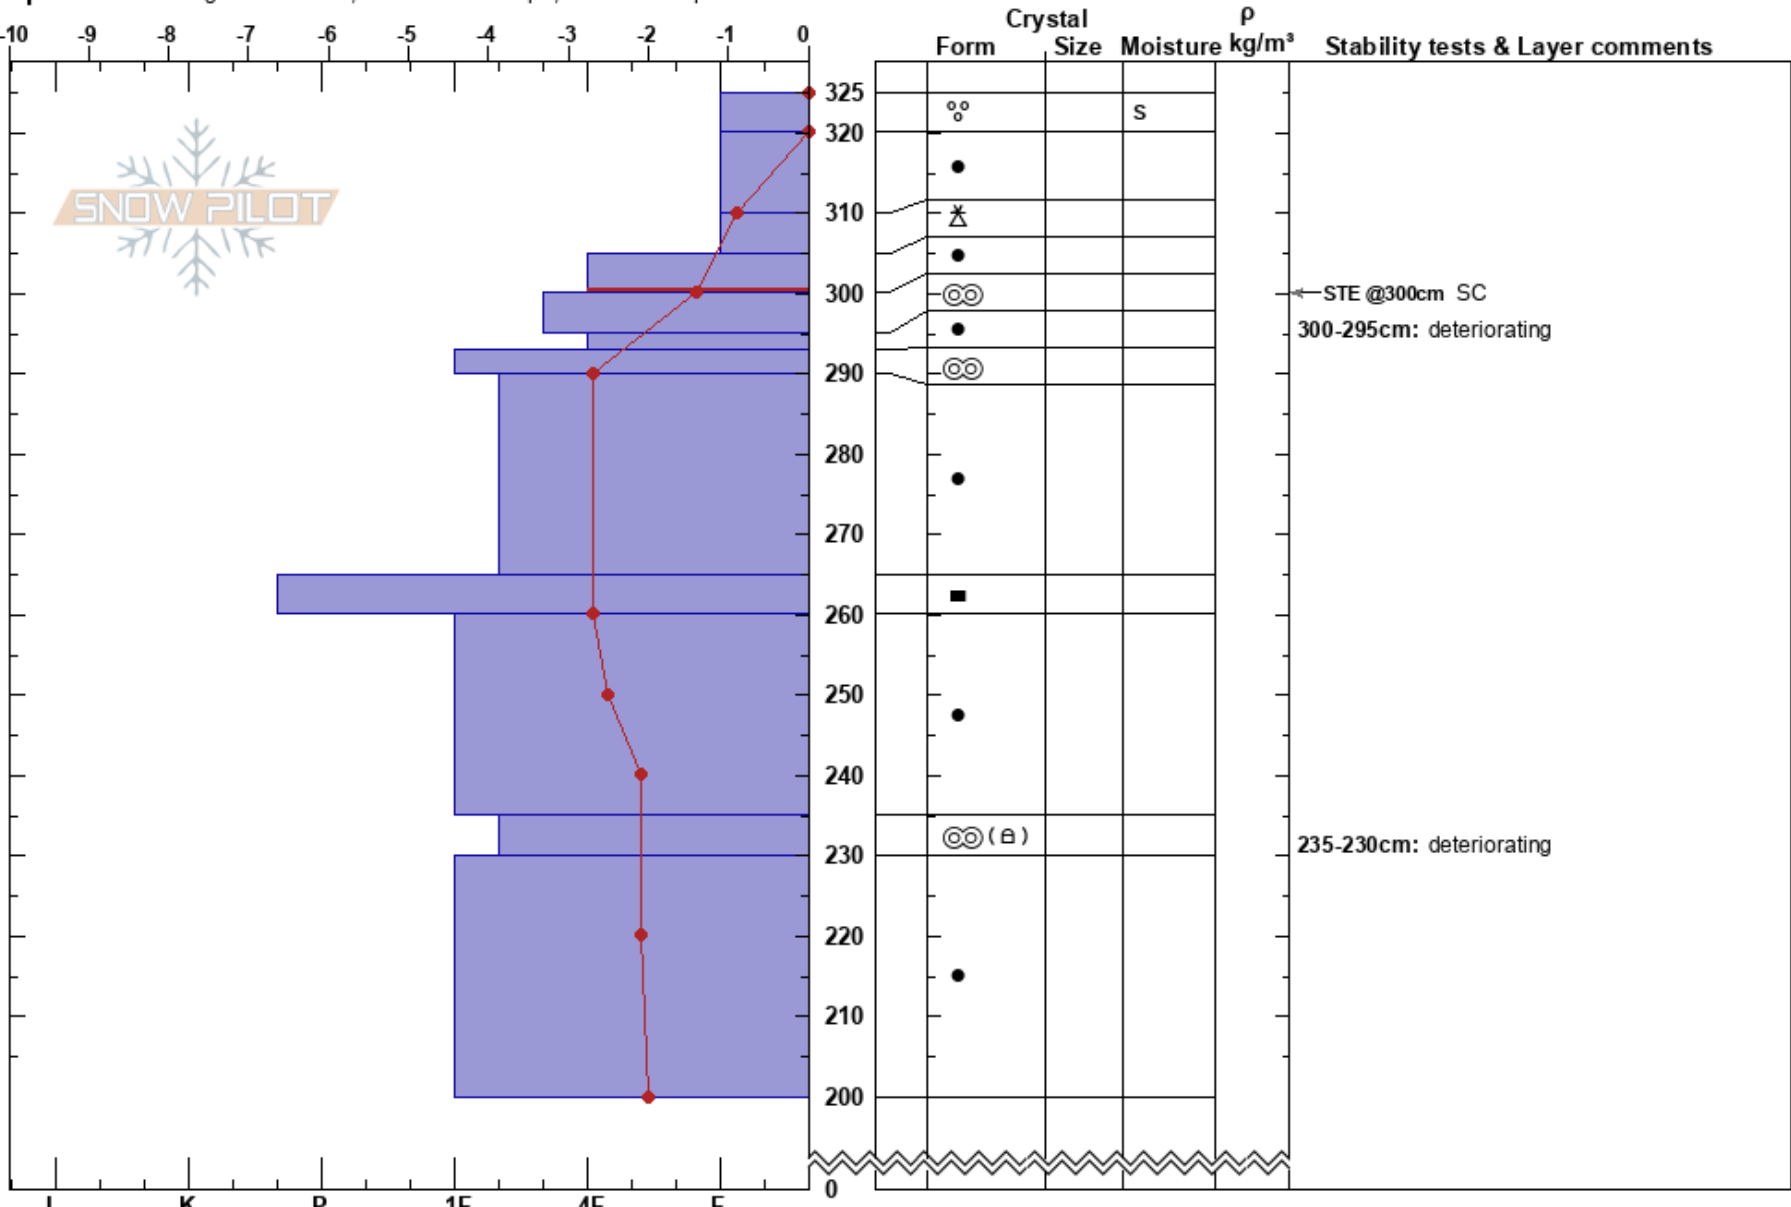

03242022-GH7-S-DK  
 Wasatch Range  
 UT  
 Elevation: 10160 ft  
 Aspect: E  
 Specifics: Pit dug in a Ski Area; Ski tracks on slope; We skied slope

Dave Kelly  
 03/24/2022 - 2:40pm  
 Co-ord:  
 Slope Angle: 37°  
 Wind Loading:

Stability: Fair  
 Air Temperature: 3.5°C  
 Sky Cover: CLR  
 Precipitation: NO  
 Wind: Calm

HS:325  
 Layer Notes:  
 305-300cm: Problematic layer  
 300-295cm: deteriorating  
 235-230cm: deteriorating

Notes: South facing slopes 30cm ski penetration with firnspiegel on surface. 10' upslope of pit location was 130cm of snow with dry F facets on ground 0-50cm.