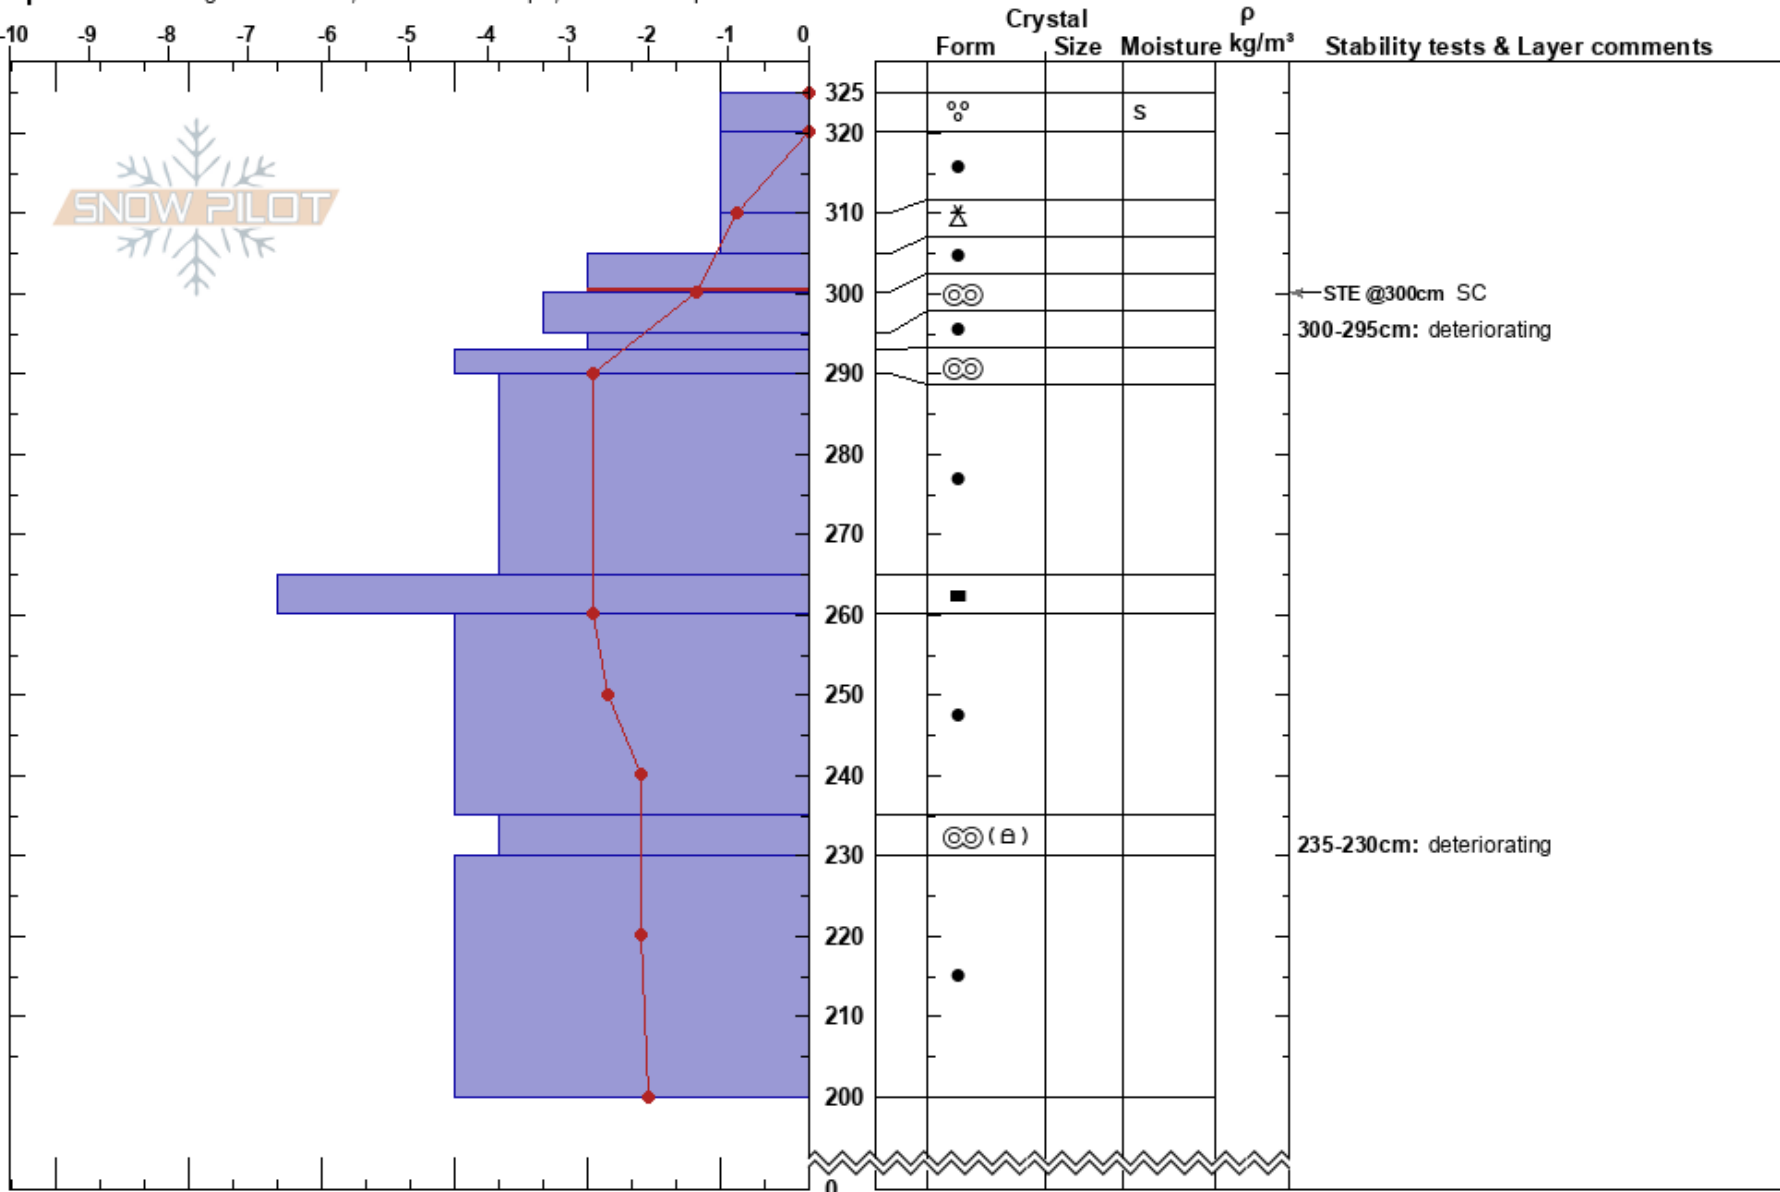

03242022-GH7-S-DK

Dave Kelly

Stability: Fair

HS:325

Layer Notes:

Wasatch Range

03/24/2022 - 2:40pm

Air Temperature: 3.5°C

305-300cm: Problematic layer

UT

Co-ord:

Sky Cover: CLR

300-295cm: deteriorating

Elevation: 10160 ft

Slope Angle: 37°

Precipitation: NO

235-230cm: deteriorating

Aspect: E

Wind Loading:

Wind: Calm

Specifics: Pit dug in a Ski Area; Ski tracks on slope; We skied slope

Notes: South facing slopes 30cm ski penetration with firnspiegel on surface. 10' upslope of pit location was 130cm of snow with dry F facets on ground 0-50cm.