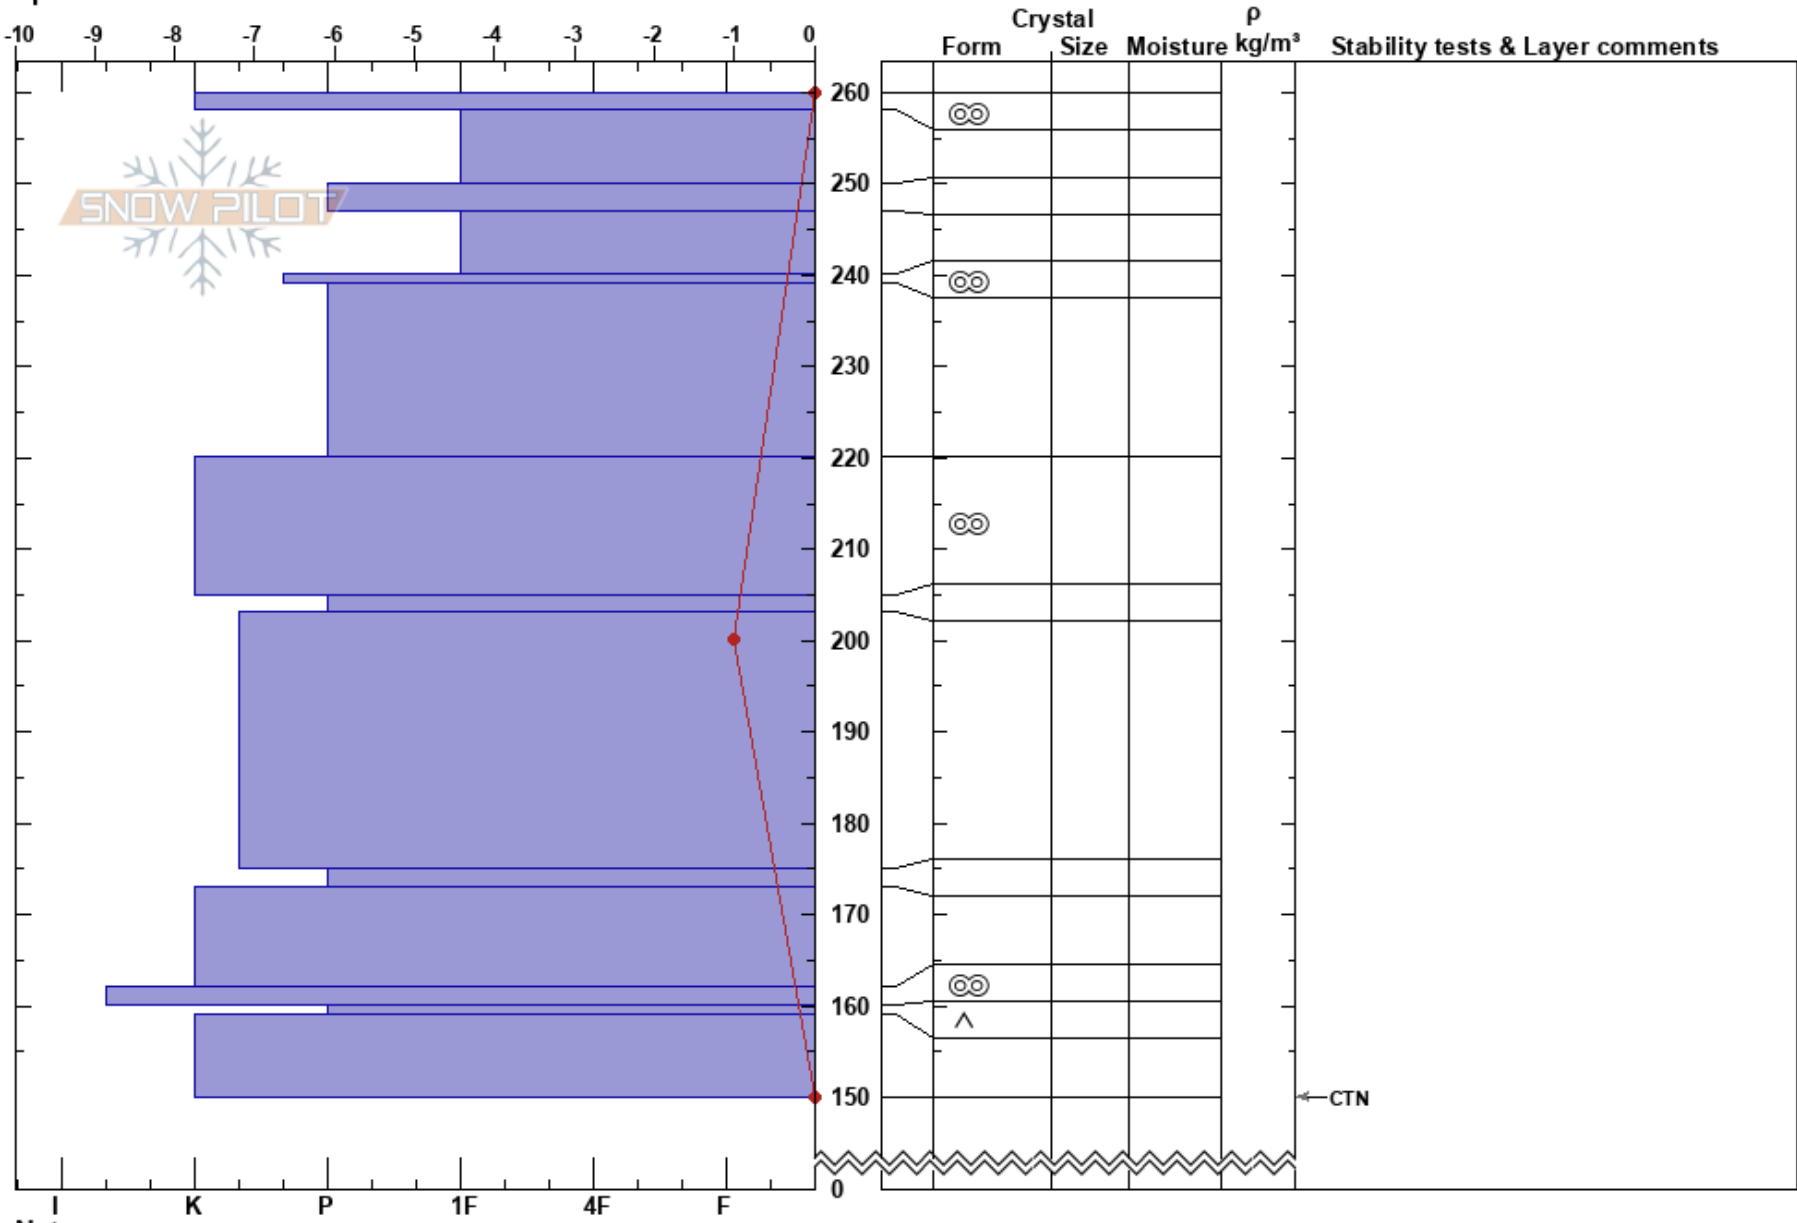

Mullan Pass
 Bitterroot
 MT
 Elevation: 6171 ft
 Aspect: W
 Specifics:

Mikey Church
 03/24/2022 - 12:00pm
 Co-ord: 47.47823N, -115.63053W
 Slope Angle: 21°
 Wind Loading:

Stability:
 Air Temperature: 4°C
 Sky Cover: FEW
 Precipitation: NO
 Wind: Calm
 HS:260
 PF: 30
 PS: 10
 160-159cm: Problematic layer