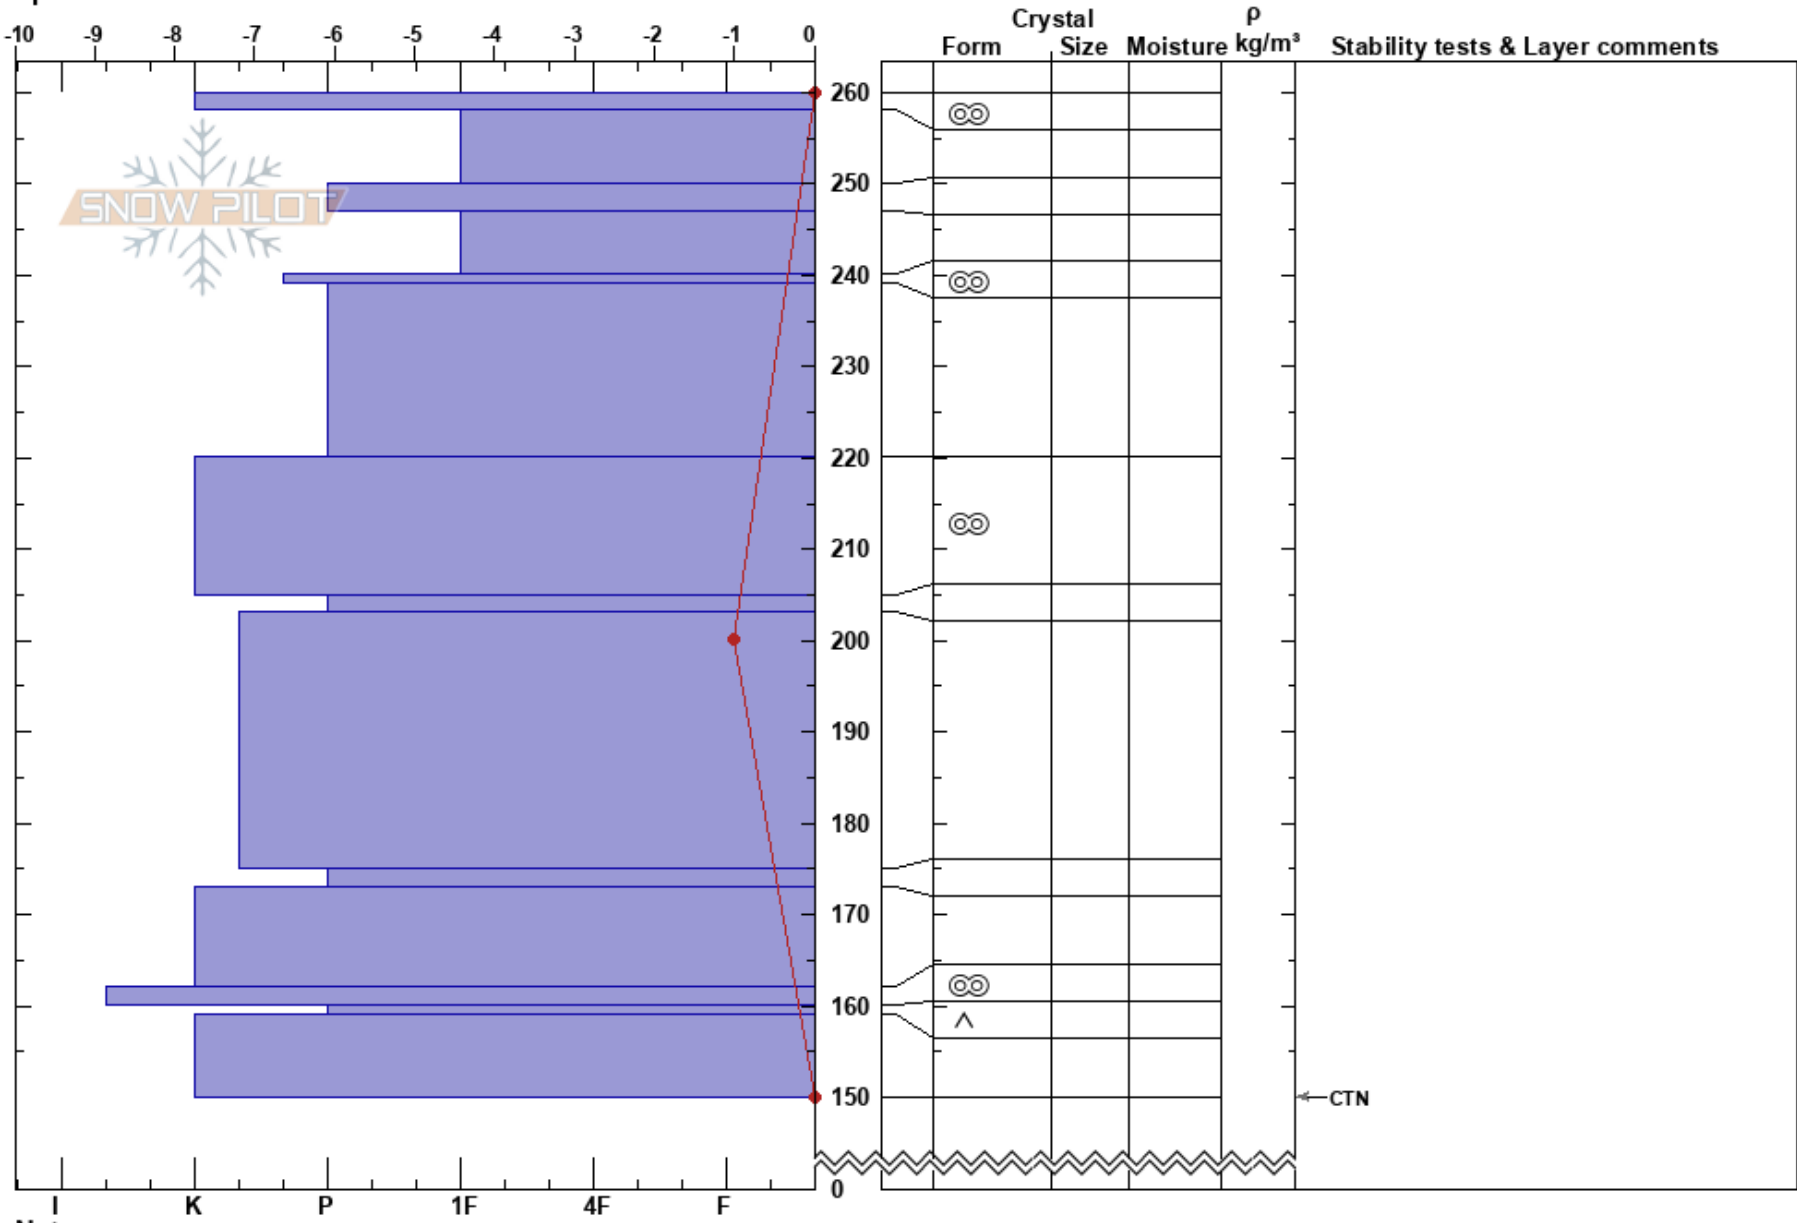

Mullan Pass  
Bitterroot  
MT  
Elevation: 6171 ft  
Aspect: W  
Specifics:

Mikey Church  
03/24/2022 - 12:00pm  
Co-ord: 47.47823N, -115.63053W  
Slope Angle: 21°  
Wind Loading:

Stability:  
Air Temperature: 4°C  
Sky Cover: FEW  
Precipitation: NO  
Wind: Calm  
HS:260  
PF: 30 160-159cm: Problematic layer  
PS: 10