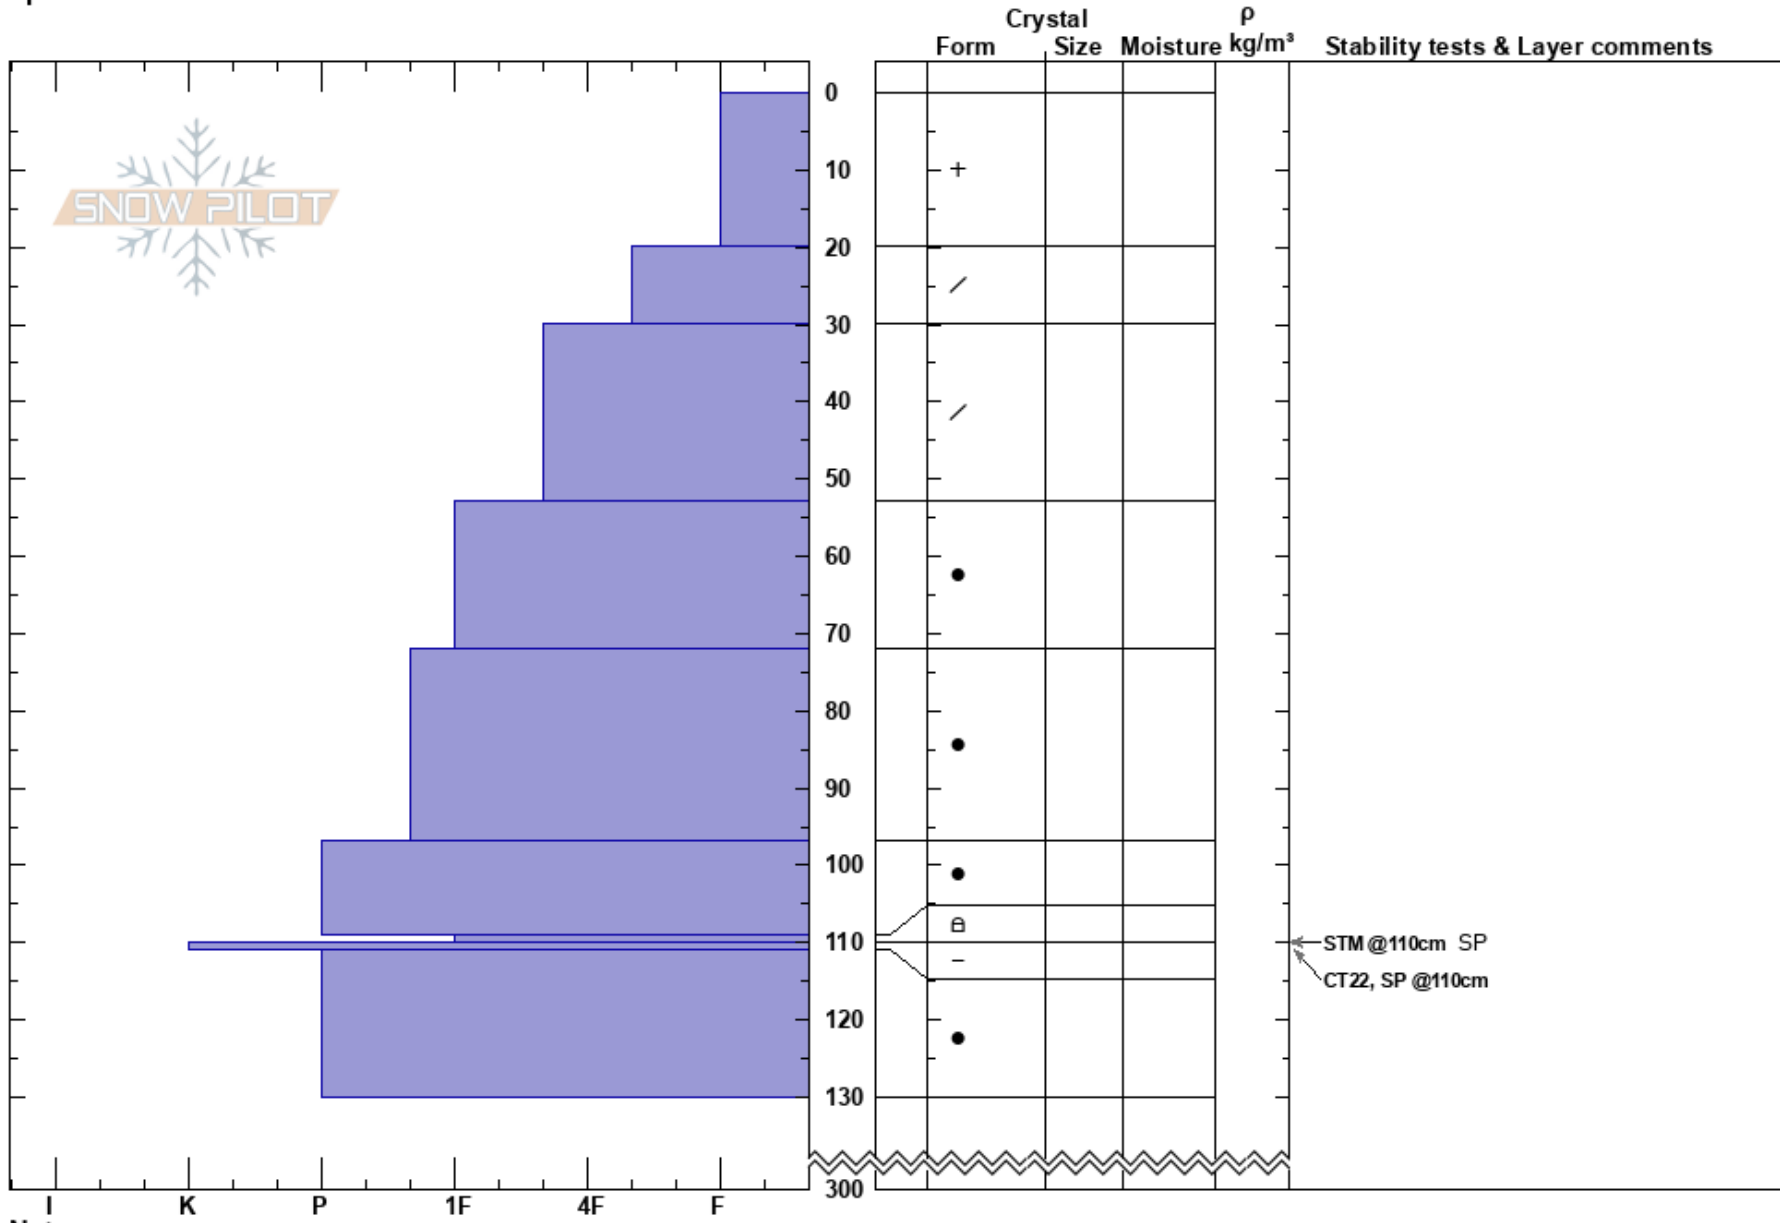

Foster GI  
 Monashee  
 BC  
 Elevation: 2341 m  
 Aspect:  
 Specifics:

Jason Martin  
 24/03/2022 - 12:15  
 Co-ord: 11U 375100E 5793946N  
 Slope Angle: 33°  
 Wind Loading:

Stability:  
 Air Temperature: -9°C  
 Sky Cover: SCT  
 Precipitation: NO  
 Wind: SW Light Breeze

HS:300  
 PF: 50  
 PS: 20

Layer Notes:

Notes: