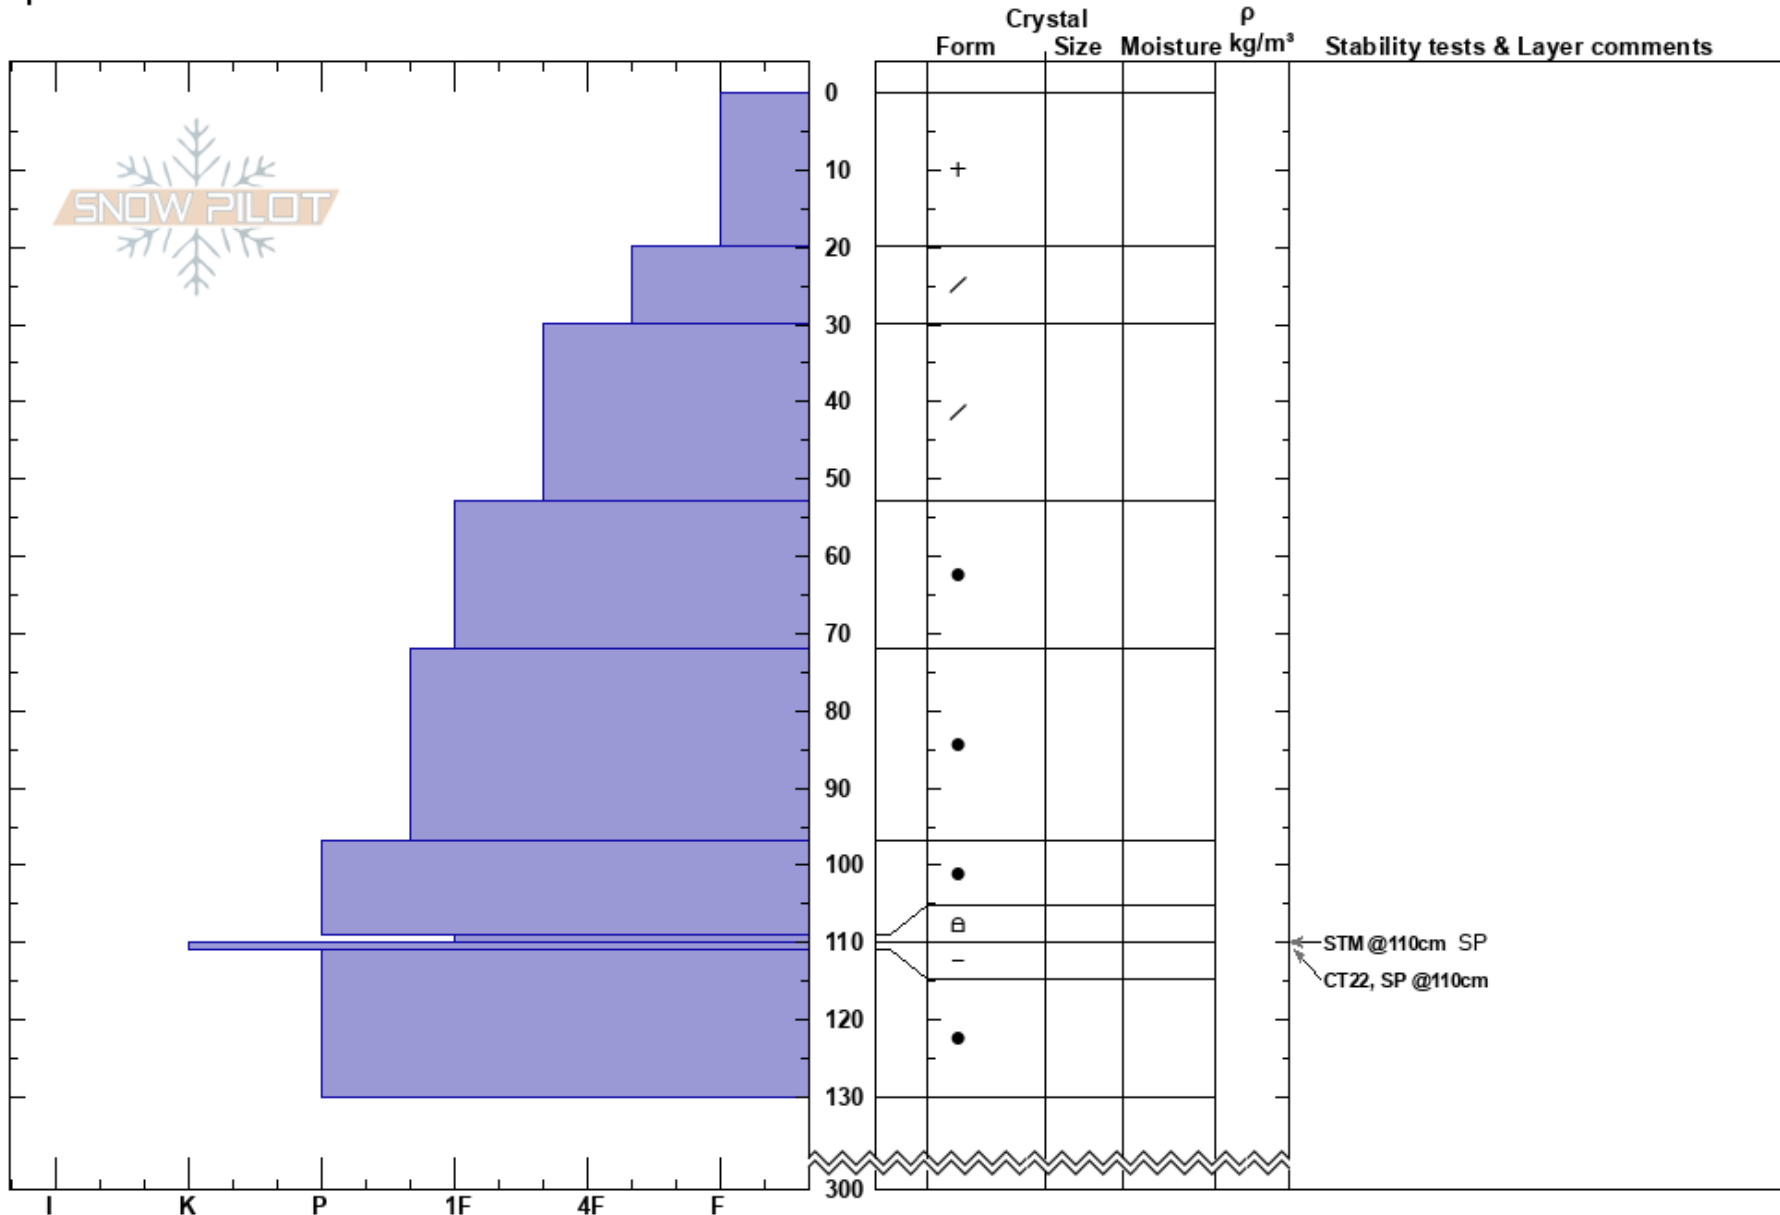

Foster GI
 Monashee
 BC
 Elevation: 2341 m
 Aspect:
 Specifics:

Jason Martin
 24/03/2022 - 12:15
 Co-ord: 11U 375100E 5793946N
 Slope Angle: 33°
 Wind Loading:

Stability:
 Air Temperature: -9°C
 Sky Cover: SCT
 Precipitation: NO
 Wind: SW Light Breeze

HS:300
 PF: 50
 PS: 20

Layer Notes:

Notes: