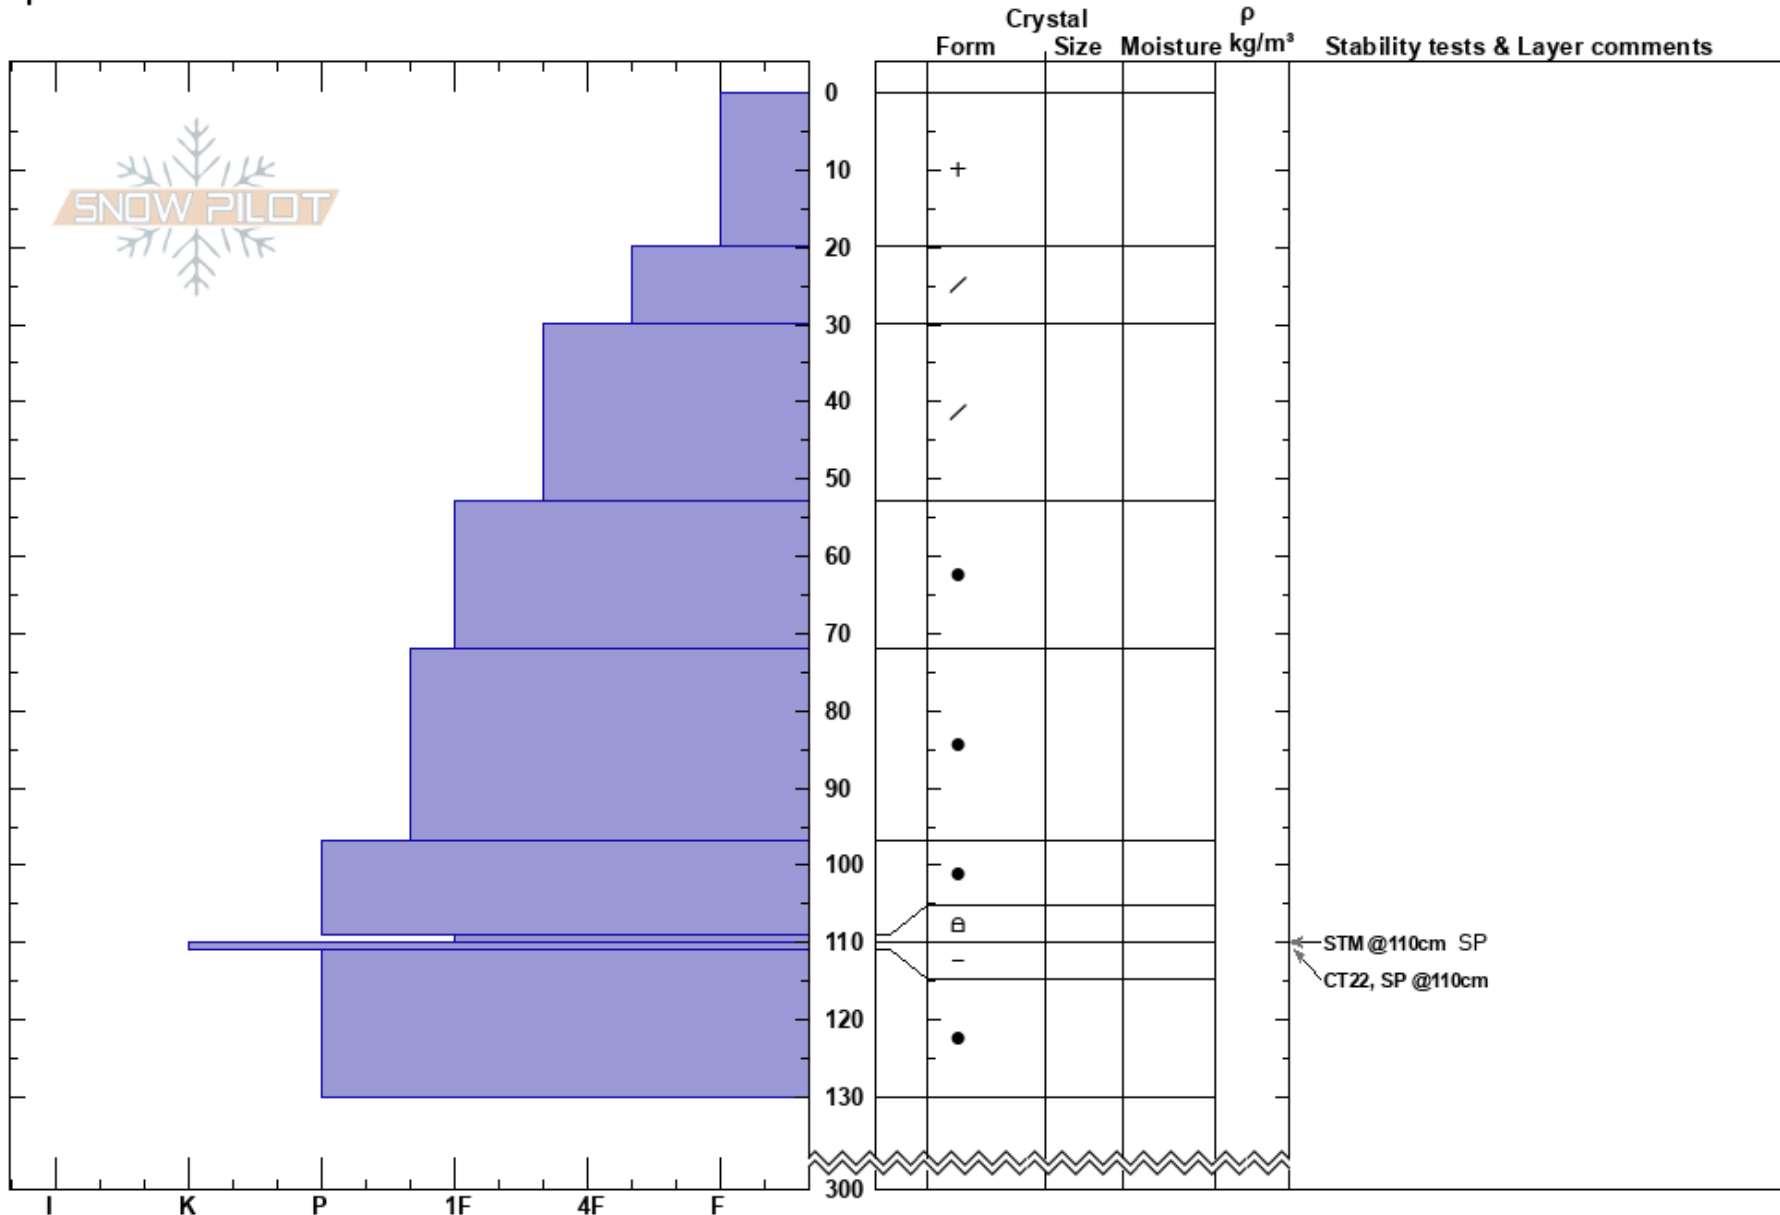

Foster GI
 Monashee
 BC
 Elevation: 2341 m
 Aspect:
 Specifics:

Jason Martin
 24/03/2022 - 12:15
 Co-ord: 11U 375100E 5793946N
 Slope Angle: 33°
 Wind Loading:

Stability:
 Air Temperature: -9°C
 Sky Cover: SCT
 Precipitation: NO
 Wind: SW Light Breeze

HS:300
 PF: 50
 PS: 20
 Layer Notes:

Notes: