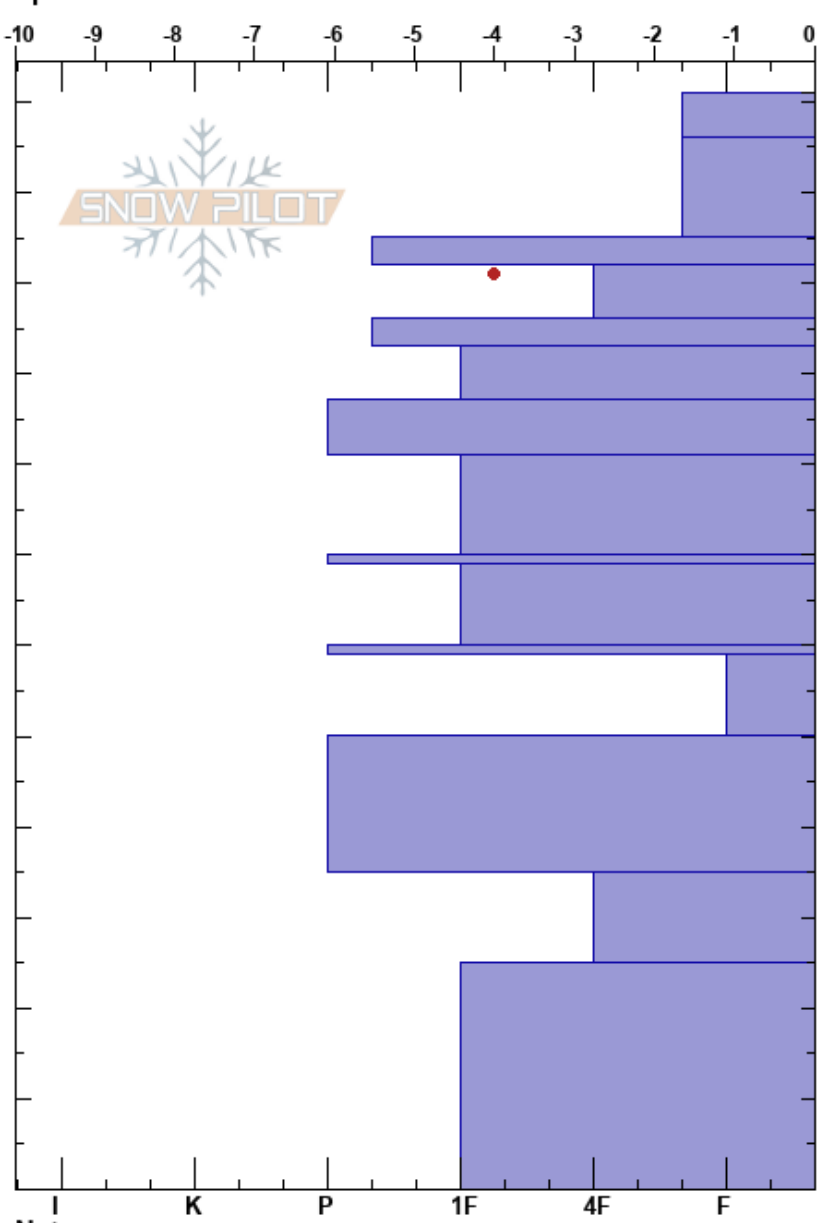

Wheeler Meadow  
 Gallatin Range-N  
 MT  
 Elevation: 8100 ft  
 Aspect: 100°  
 Specifics:

Ian Hoyer  
 03/23/2022 - 11:00am  
 Co-ord: 45.50096N, -111.07597W  
 Slope Angle: 25°  
 Wind Loading: no

Stability: Fair  
 Air Temperature: HS: 121  
 Sky Cover: FEW  
 Precipitation: NO  
 Wind: Calm  
 PF: 40  
 PS: 10  
 59-50cm: Problematic layer

Elevation (cm)	Crystal		Moisture	$\rho$ kg/m <sup>3</sup>	Stability tests & Layer comments
	Form	Size			
121	/		W		
110	/		M		
100	⊙⊙		D		
90	/		D		
80	⊙⊙				
70	B	2	M		
60	⊙⊙				
50	B	2	M		
40	^	2-4	M		
30	^	2-4	M		
20	^	2-4	M		
10	^	2-4	M		

← ECTP20 @59cm

Notes:

I K P 1F 4F F