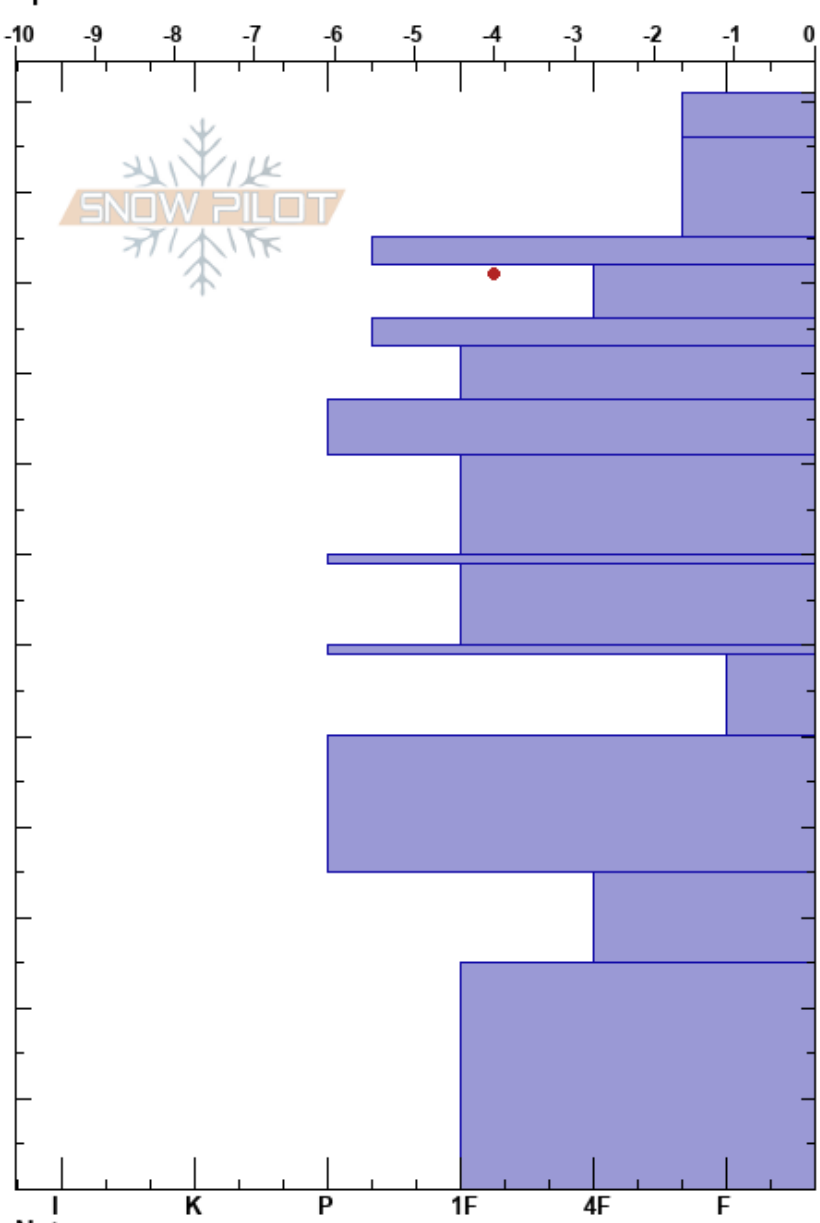

Wheeler Meadow
 Gallatin Range-N
 MT
 Elevation: 8100 ft
 Aspect: 100°
 Specifics:

Ian Hoyer
 03/23/2022 - 11:00am
 Co-ord: 45.50096N, -111.07597W
 Slope Angle: 25°
 Wind Loading: no

Stability: Fair
 Air Temperature: HS: 121
 Sky Cover: FEW
 Precipitation: NO
 Wind: Calm
 PF: 40
 PS: 10
 59-50cm: Problematic layer

Elevation (cm)	Crystal		Moisture	ρ kg/m ³	Stability tests & Layer comments
	Form	Size			
121	/		W		
110	/		M		
100	⊙		D		
90	/		D		
80	⊙				
70	B	2	M		
60	⊙				
50	B	2	M		
40	⊙				
30	^	2-4	M		
20	^	2-4	M		
10	^	2-4	M		

← ECTP20 @59cm

Notes:

I K P 1F 4F F