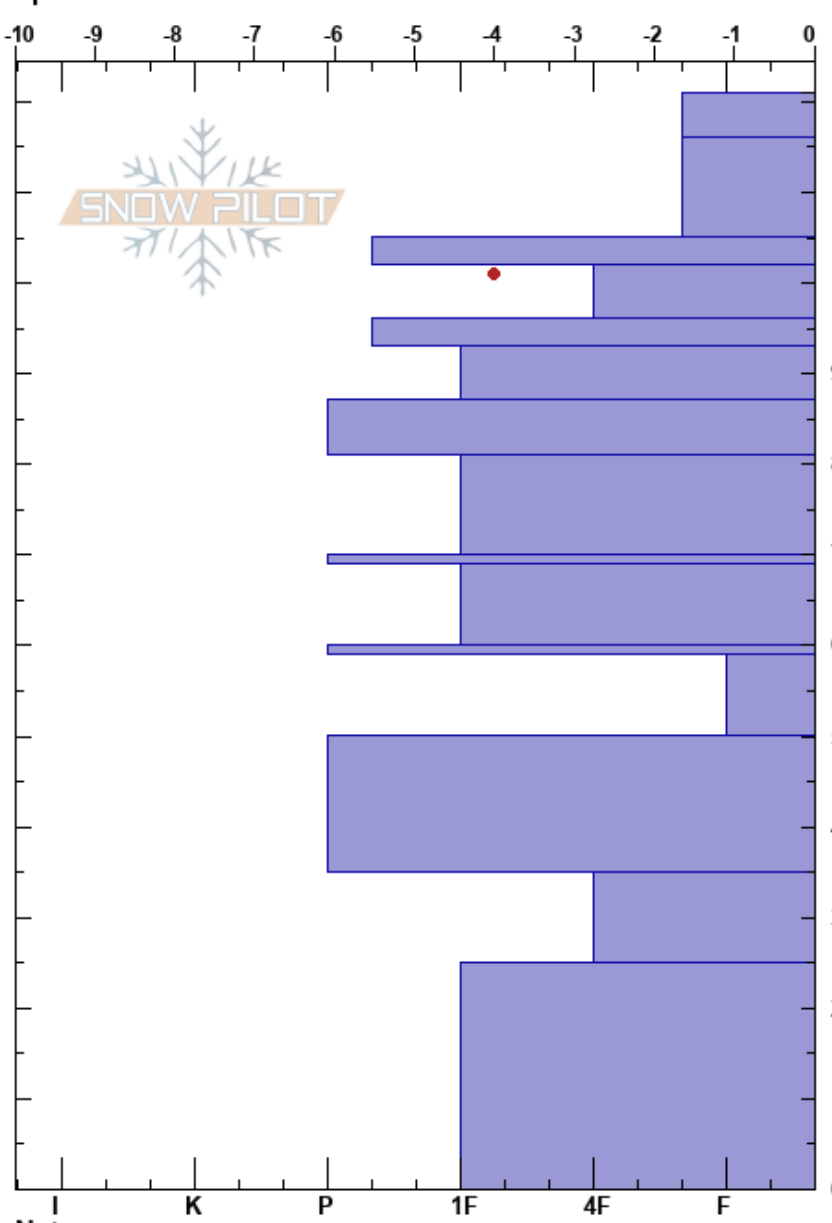

Wheeler Meadow  
 Gallatin Range-N  
 MT  
 Elevation: 8100 ft  
 Aspect: 100°  
 Specifics:

Ian Hoyer  
 03/23/2022 - 11:00am  
 Co-ord: 45.50096N, -111.07597W  
 Slope Angle: 25°  
 Wind Loading: no

Stability: Fair  
 Air Temperature: HS: 121  
 Sky Cover: FEW  
 Precipitation: NO  
 Wind: Calm  
 PF: 40  
 PS: 10  
 59-50cm: Problematic layer

Elevation (cm)	Crystal		Moisture	ρ kg/m³	Stability tests & Layer comments
	Form	Size			
121	/		W		
110	/		M		
100	⊙		D		
90	/		D		
80	⊙				
70	⊙	2	M		
60	⊙	2	M		
50	^	2-4	M		
40	^	2-4	M		
30	^	2-4	M		
20	^	2-4	M		
10	^	2-4	M		

← ECTP20 @59cm

Notes:

I K P 1F 4F F