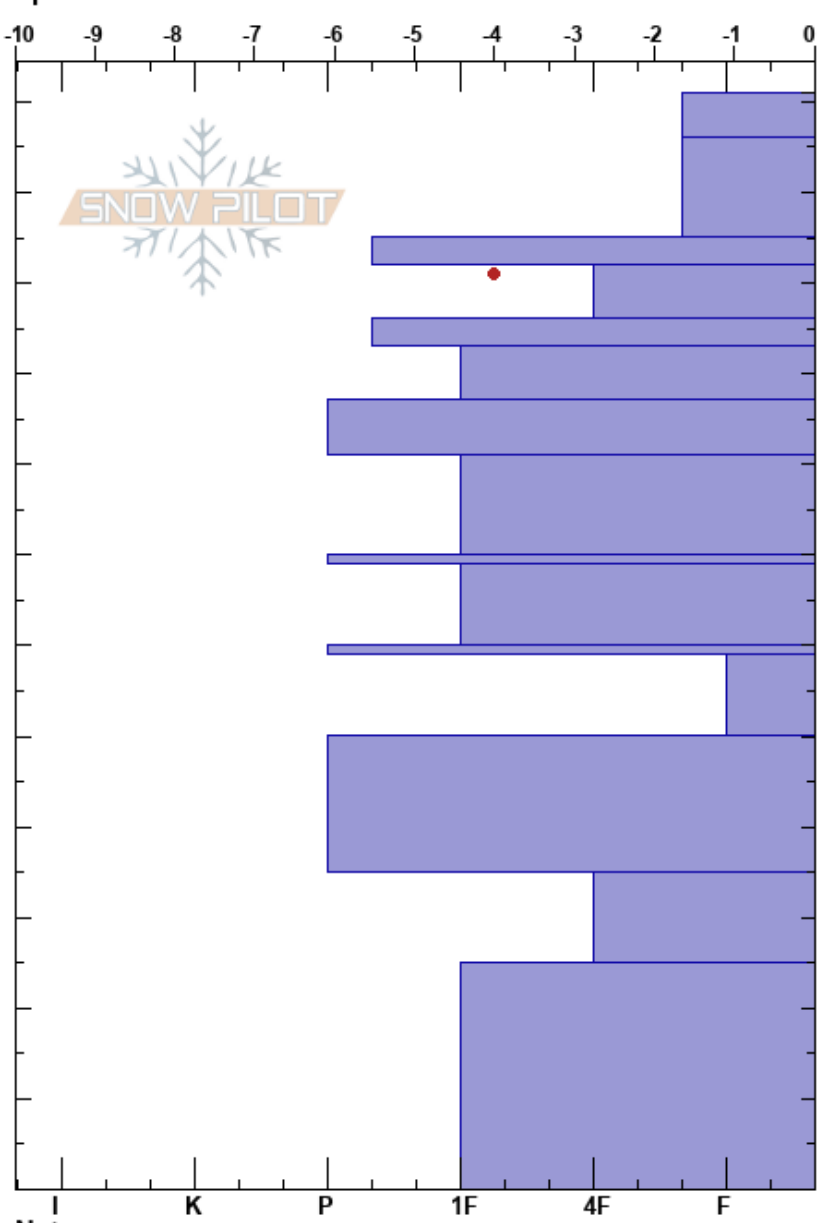

Wheeler Meadow
 Gallatin Range-N
 MT
 Elevation: 8100 ft
 Aspect: 100°
 Specifics:

Ian Hoyer
 03/23/2022 - 11:00am
 Co-ord: 45.50096N, -111.07597W
 Slope Angle: 25°
 Wind Loading: no

Stability: Fair
 Air Temperature: HS: 121
 Sky Cover: FEW
 Precipitation: NO
 Wind: Calm
 PF: 40
 PS: 10
 59-50cm: Problematic layer

Elevation (cm)	Crystal		Moisture	ρ kg/m ³	Stability tests & Layer comments
	Form	Size			
121	/		W		
110	/		M		
100	⊙⊙		D		
90	/		D		
80	⊙⊙				
70	B	2	M		
60	⊙⊙				
50	B	2	M		
40	^	2-4	M		
30	^	2-4	M		
20	^	2-4	M		
10	^	2-4	M		

← ECTP20 @59cm

Notes:

I K P 1F 4F F