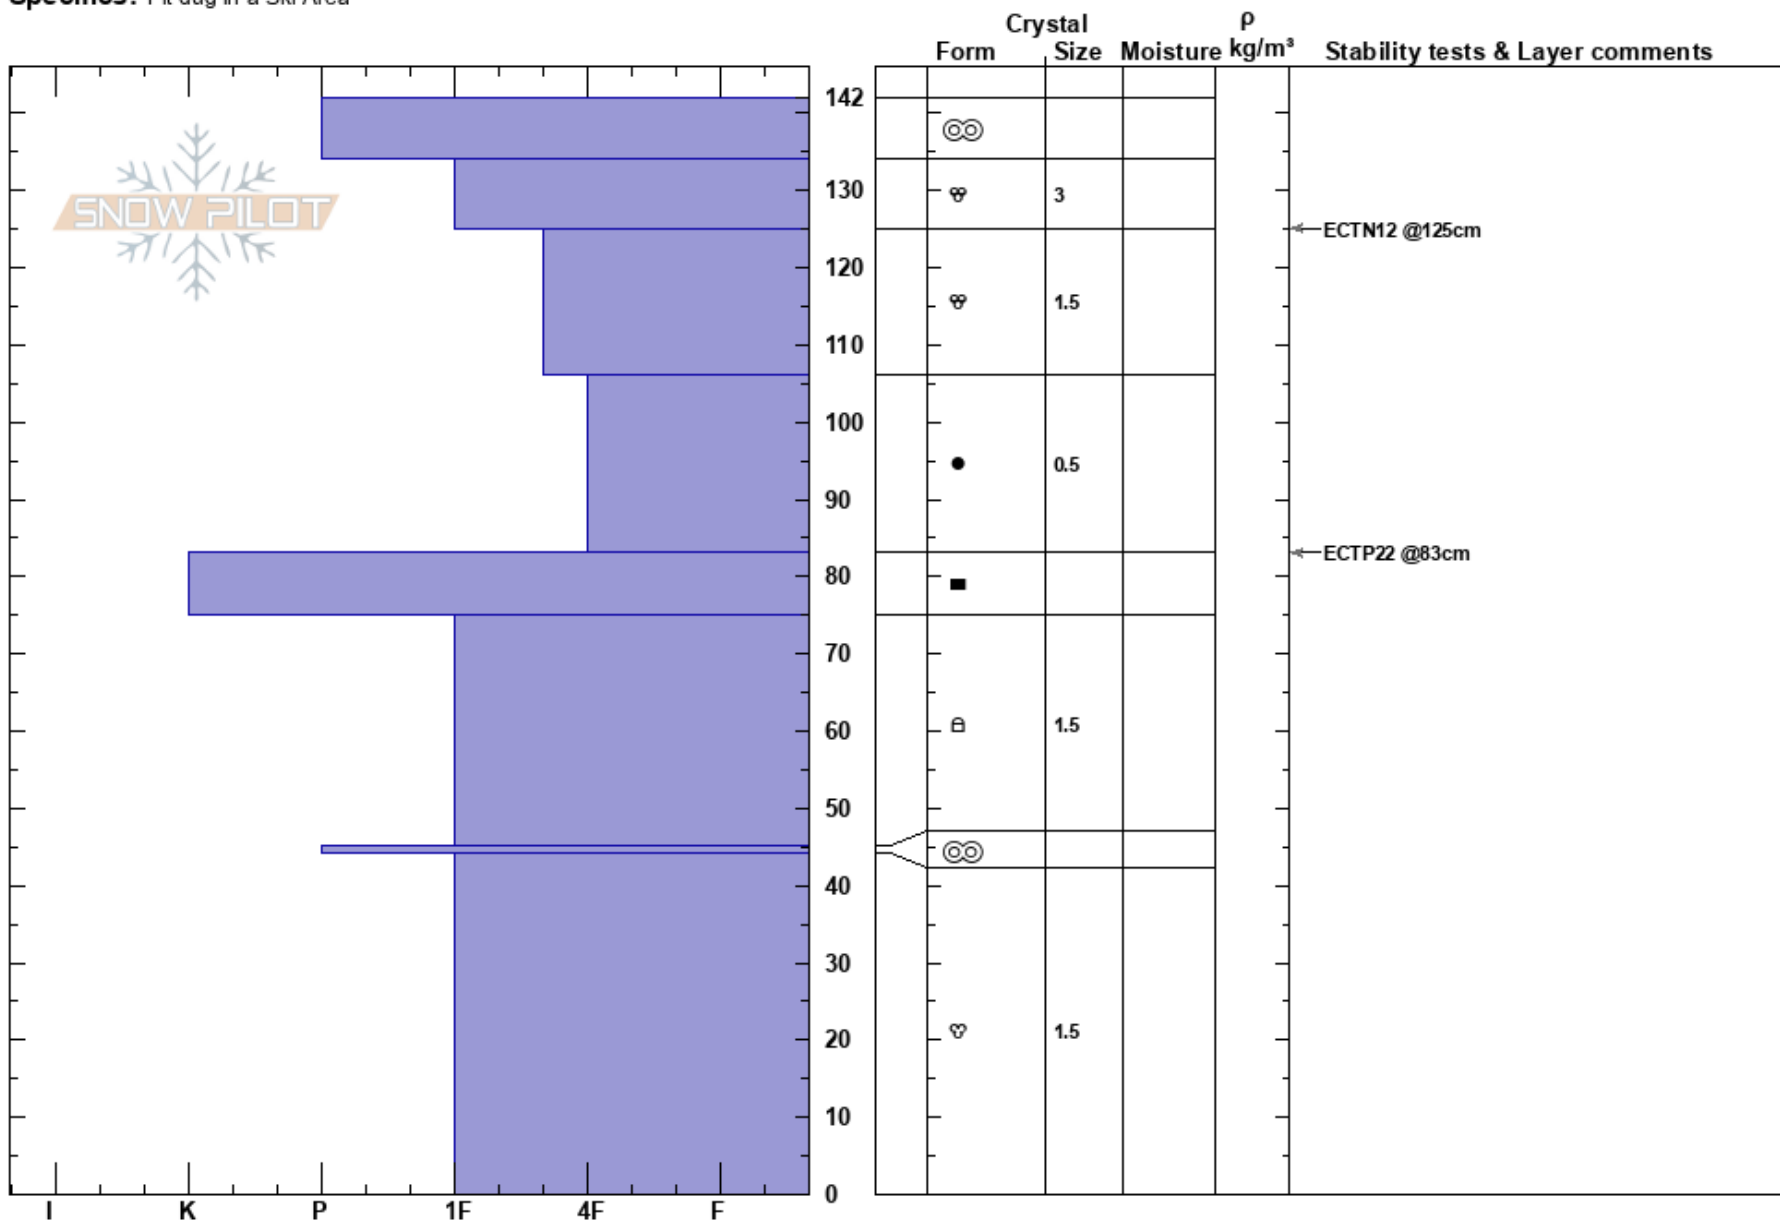

Trap Door  
 Bridger Range  
 MT  
 Elevation: 8200 ft  
 Aspect: 120°  
 Specifics: Pit dug in a Ski Area

Bridger Bowl  
 03/24/2022 - 9:05am  
 Co-ord:  
 Slope Angle: 37°  
 Wind Loading:

Stability:  
 Air Temperature:  
 Sky Cover: BKN  
 Precipitation: NO  
 Wind: Calm

HS: 142

Layer Notes:

Notes: Green

Isolated beam down to crust at 83cm but could not see further along back of beam due to ice crust.

Snowpack was moist throughout