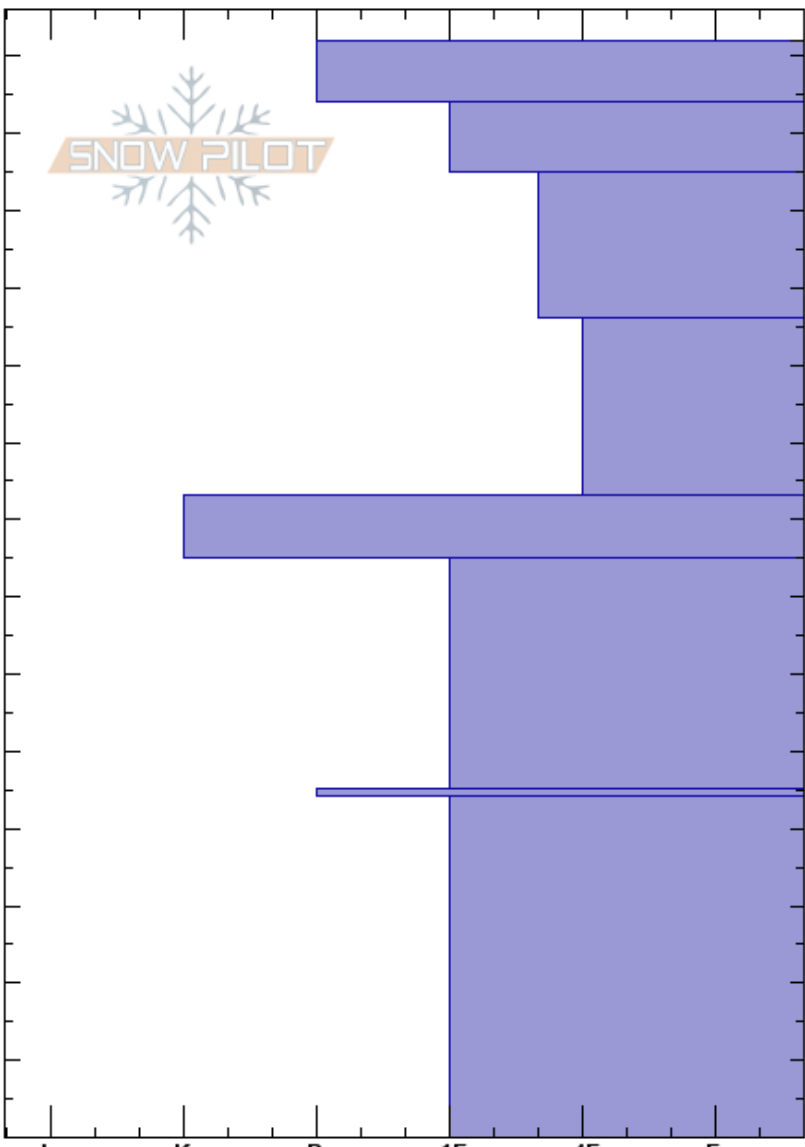

Trap Door  
 Bridger Range  
 MT  
 Elevation: 8200 ft  
 Aspect: 120°  
 Specifics: Pit dug in a Ski Area

Bridger Bowl  
 03/24/2022 - 9:05am  
 Co-ord:  
 Slope Angle: 37°  
 Wind Loading:

Stability:  
 Air Temperature:  
 Sky Cover: BKN  
 Precipitation: NO  
 Wind: Calm

HS: 142

Layer Notes:

Depth (cm)	Crystal		Moisture	$\rho$ kg/m <sup>3</sup>	Stability tests & Layer comments
	Form	Size			
142	⊙⊙				
130	⊕	3			
120	⊕	1.5			← ECTN12 @125cm
110					
100	●	0.5			
90					
80	■				← ECTP22 @83cm
70					
60	⊕	1.5			
50					
45	⊙⊙				
40					
30					
20	⊕	1.5			
10					
0					

Notes: Green

Isolated beam down to crust at 83cm but could not see further along back of beam due to ice crust.  
 Snowpack was moist throughout