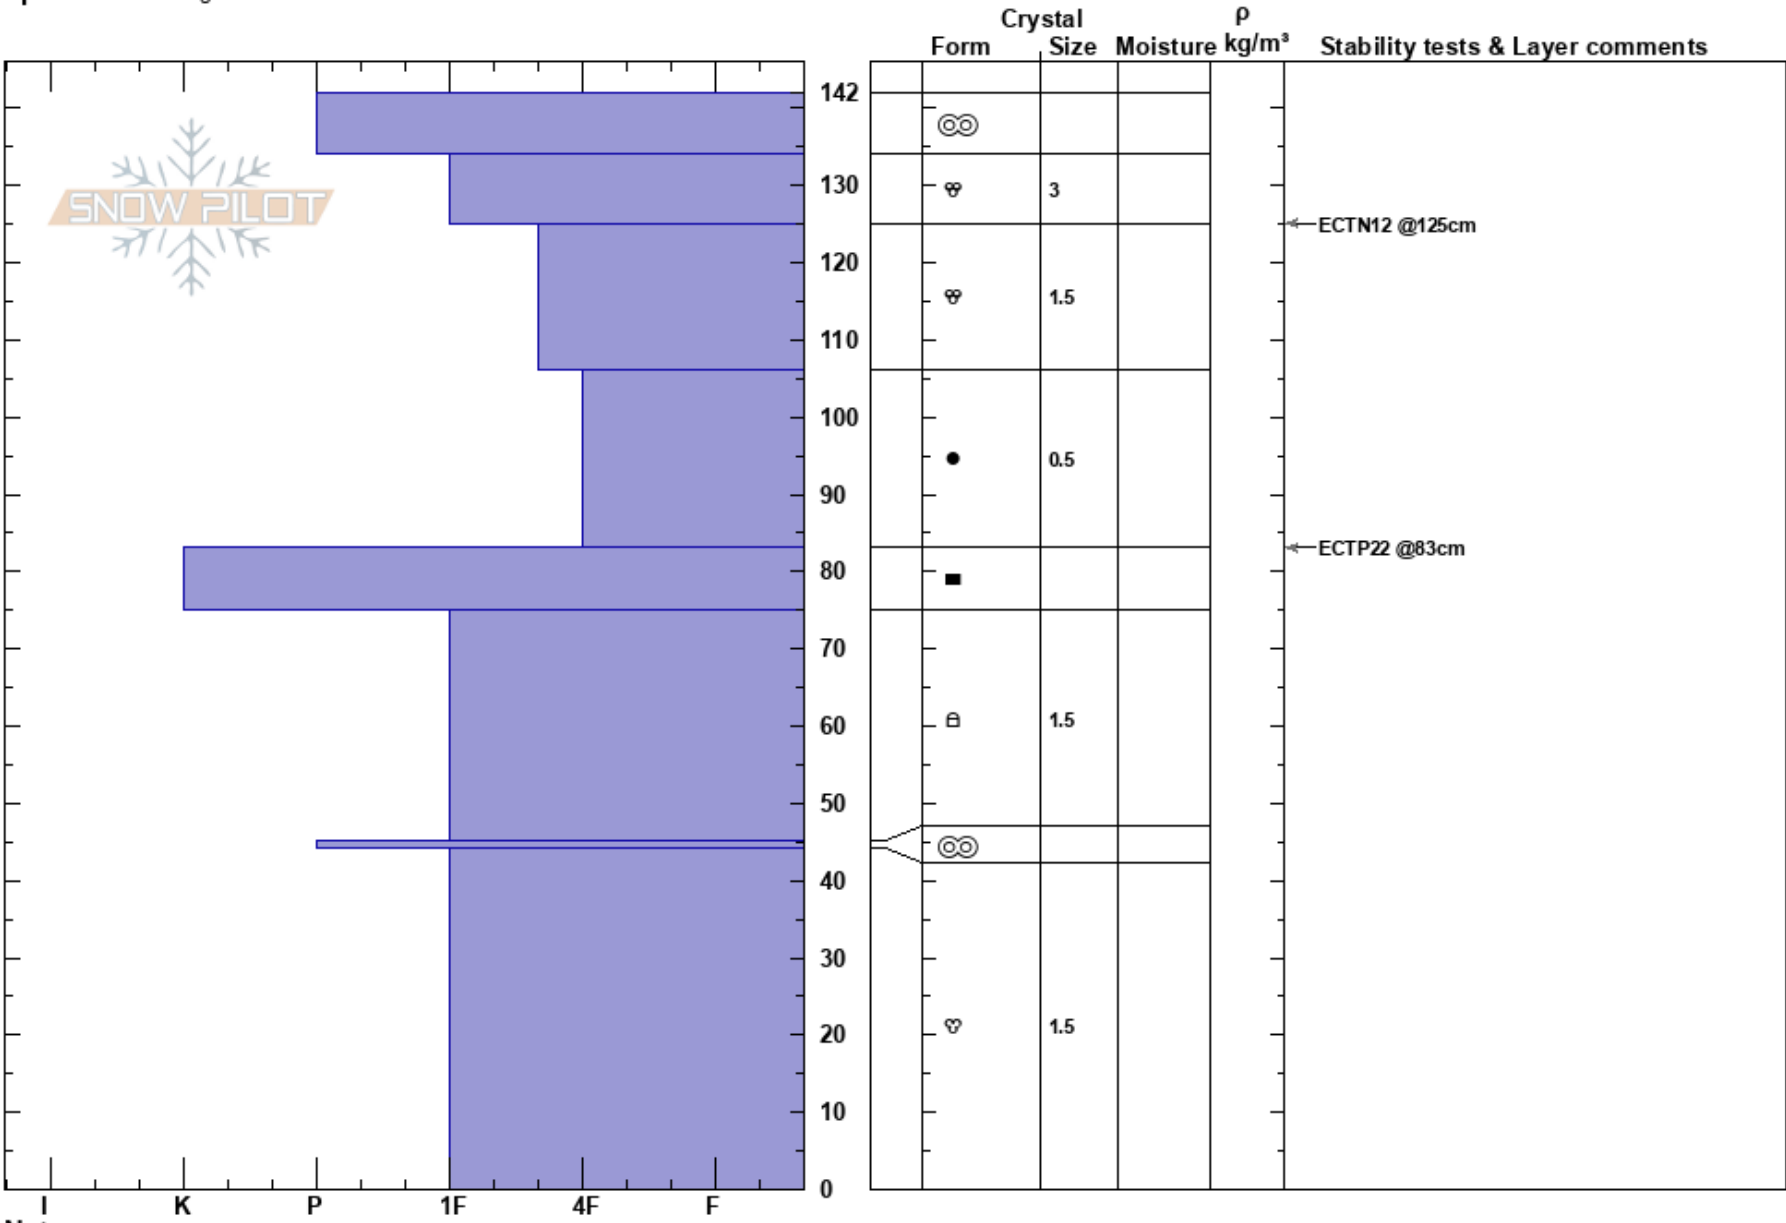

Trap Door
 Bridger Range
 MT
 Elevation: 8200 ft
 Aspect: 120°
 Specifics: Pit dug in a Ski Area

Bridger Bowl
 03/24/2022 - 9:05am
 Co-ord:
 Slope Angle: 37°
 Wind Loading:

Stability:
 Air Temperature:
 Sky Cover: BKN
 Precipitation: NO
 Wind: Calm

HS: 142 Layer Notes:

Notes: Green
 Isolated beam down to crust at 83cm but could not see further along back of beam due to ice crust.
 Snowpack was moist throughout