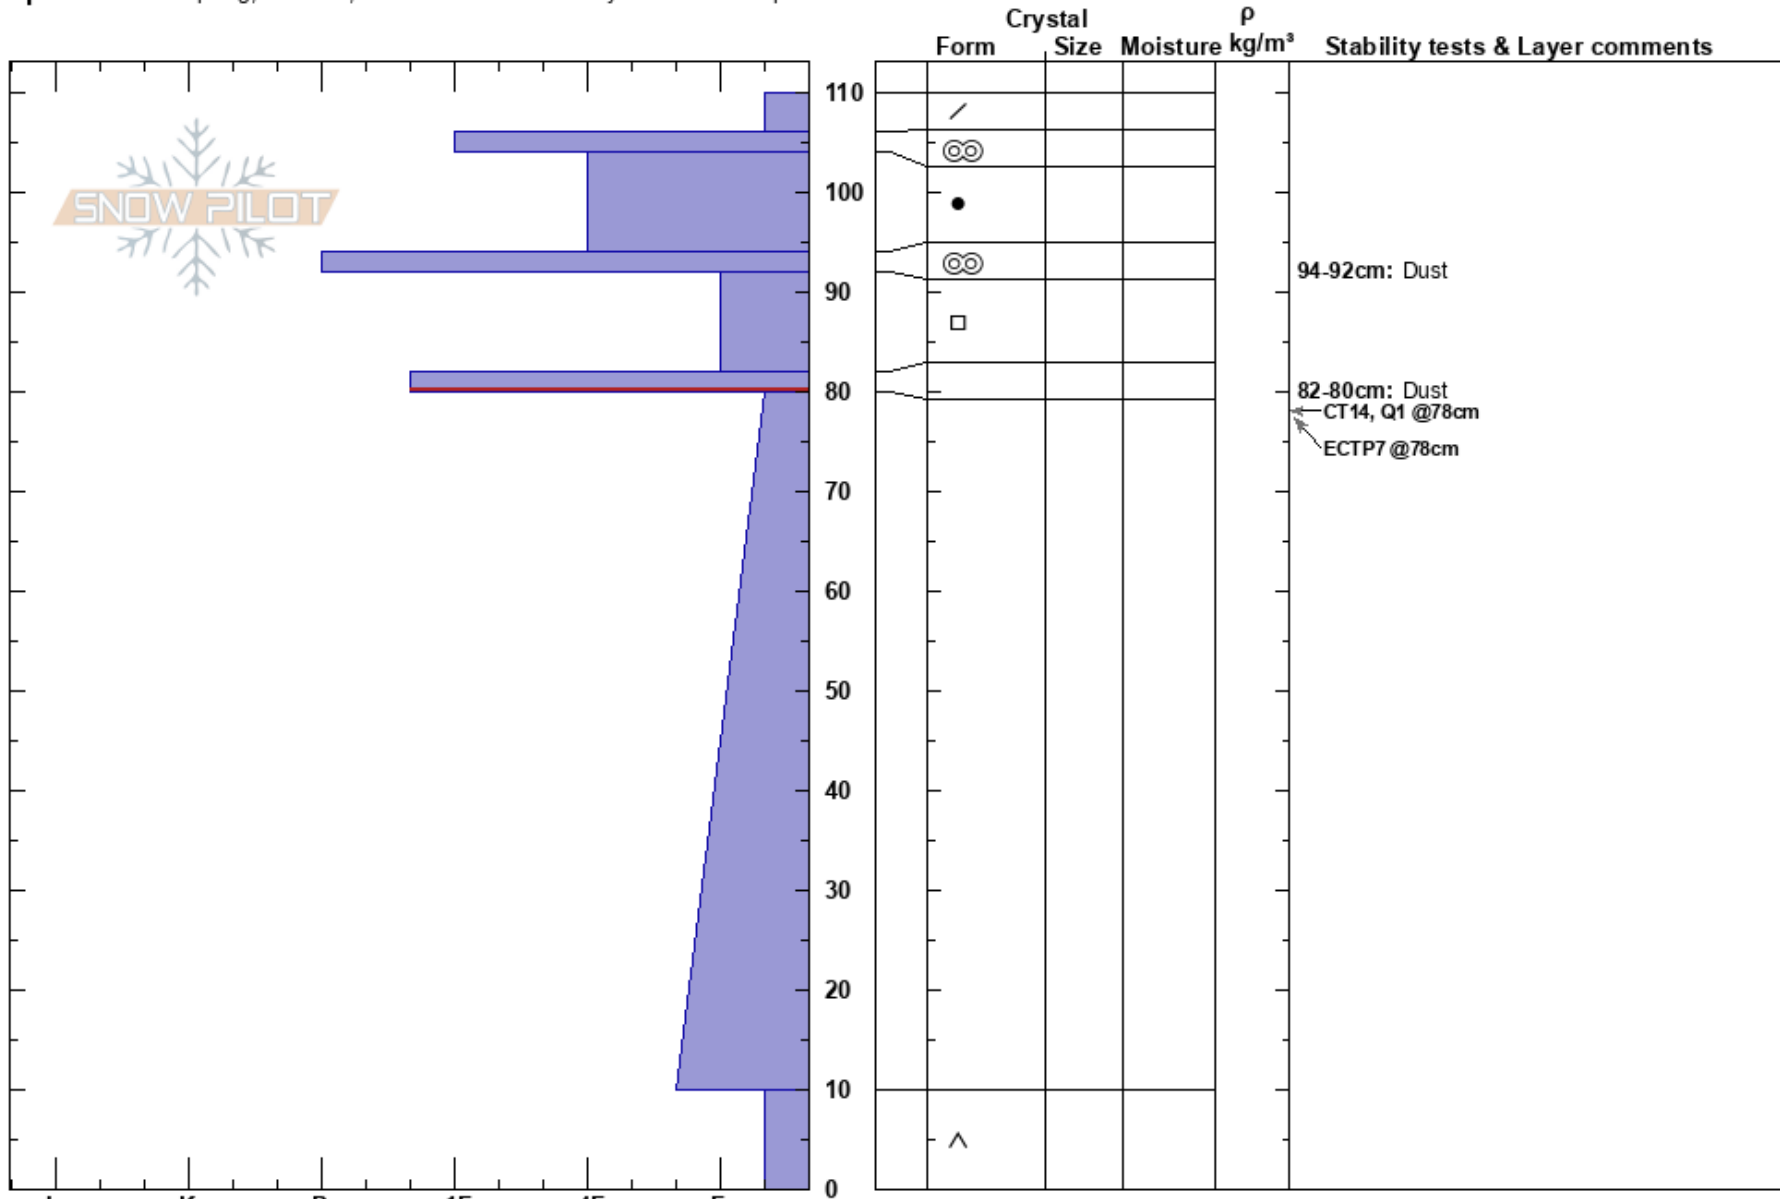

Cross Mountain Meadows Kaylee Walden
 San Juan Range 03/24/2022 - 1:00pm
 CO
Elevation: 10473 ft
Aspect: E
Specifics: Collapsing, localized; Recent avalanche activity on different slopes

Stability: Fair **HS:** 110
Air Temperature: 7°C
Sky Cover: CLR
Precipitation: NO
Wind: NW Calm

Layer Notes:
 94-92cm: Dust
 82-80cm: Dust
 82-80cm: Problematic layer

Notes: Ridgetop winds were gusting to moderate with snow transport still occurring and recent cornice formation on SE facing slopes in the alpine, along ridgelines.