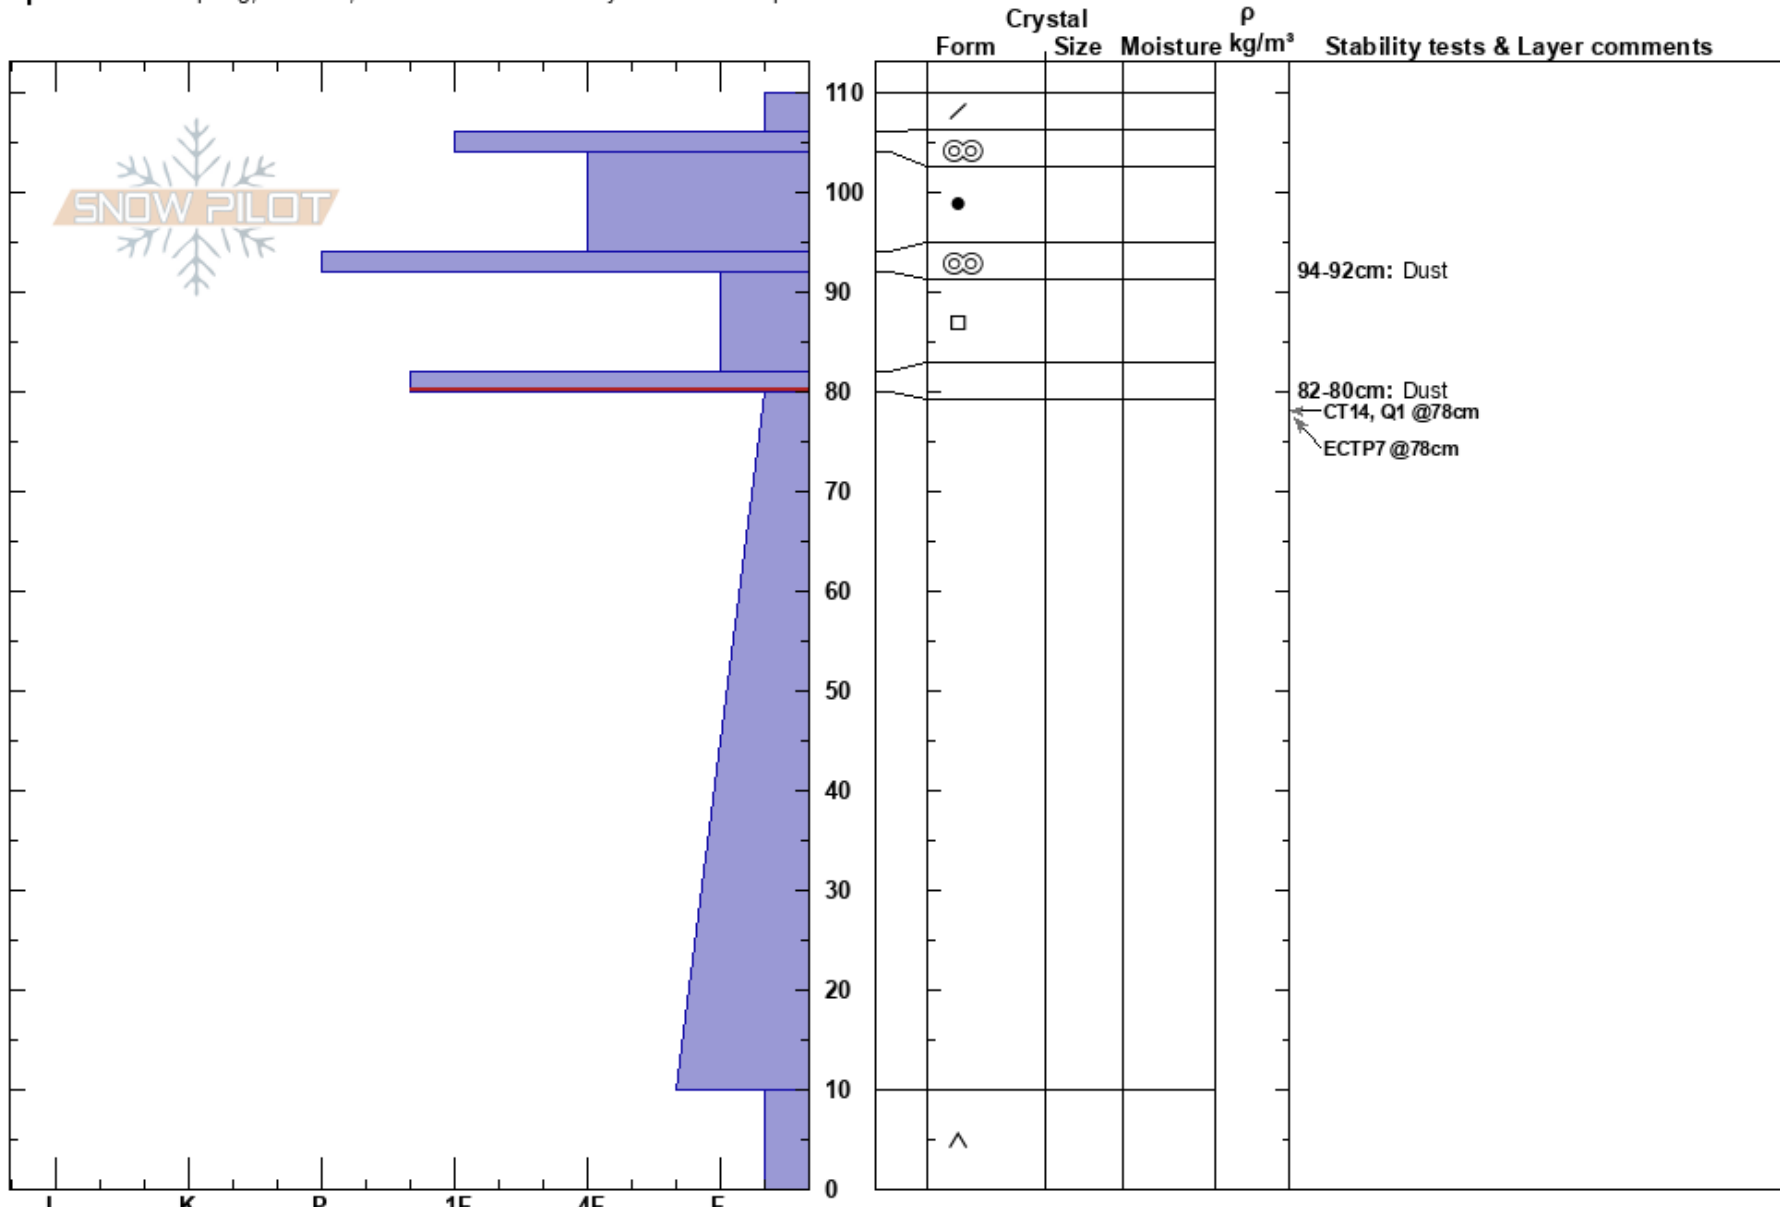

Cross Mountain Meadows Kaylee Walden
 San Juan Range 03/24/2022 - 1:00pm
 CO Co-ord: 13S 241572W 4188387N
 Elevation: 10473 ft Slope Angle: 18°
 Aspect: E Wind Loading: yes
 Specifics: Collapsing, localized; Recent avalanche activity on different slopes

Stability: Fair HS: 110
 Air Temperature: 7°C
 Sky Cover: CLR
 Precipitation: NO
 Wind: NW Calm
 Layer Notes:
 94-92cm: Dust
 82-80cm: Dust
 82-80cm: Problematic layer

Notes: Ridgetop winds were gusting to moderate with snow transport still occurring and recent cornice formation on SE facing slopes in the alpine, along ridgelines.