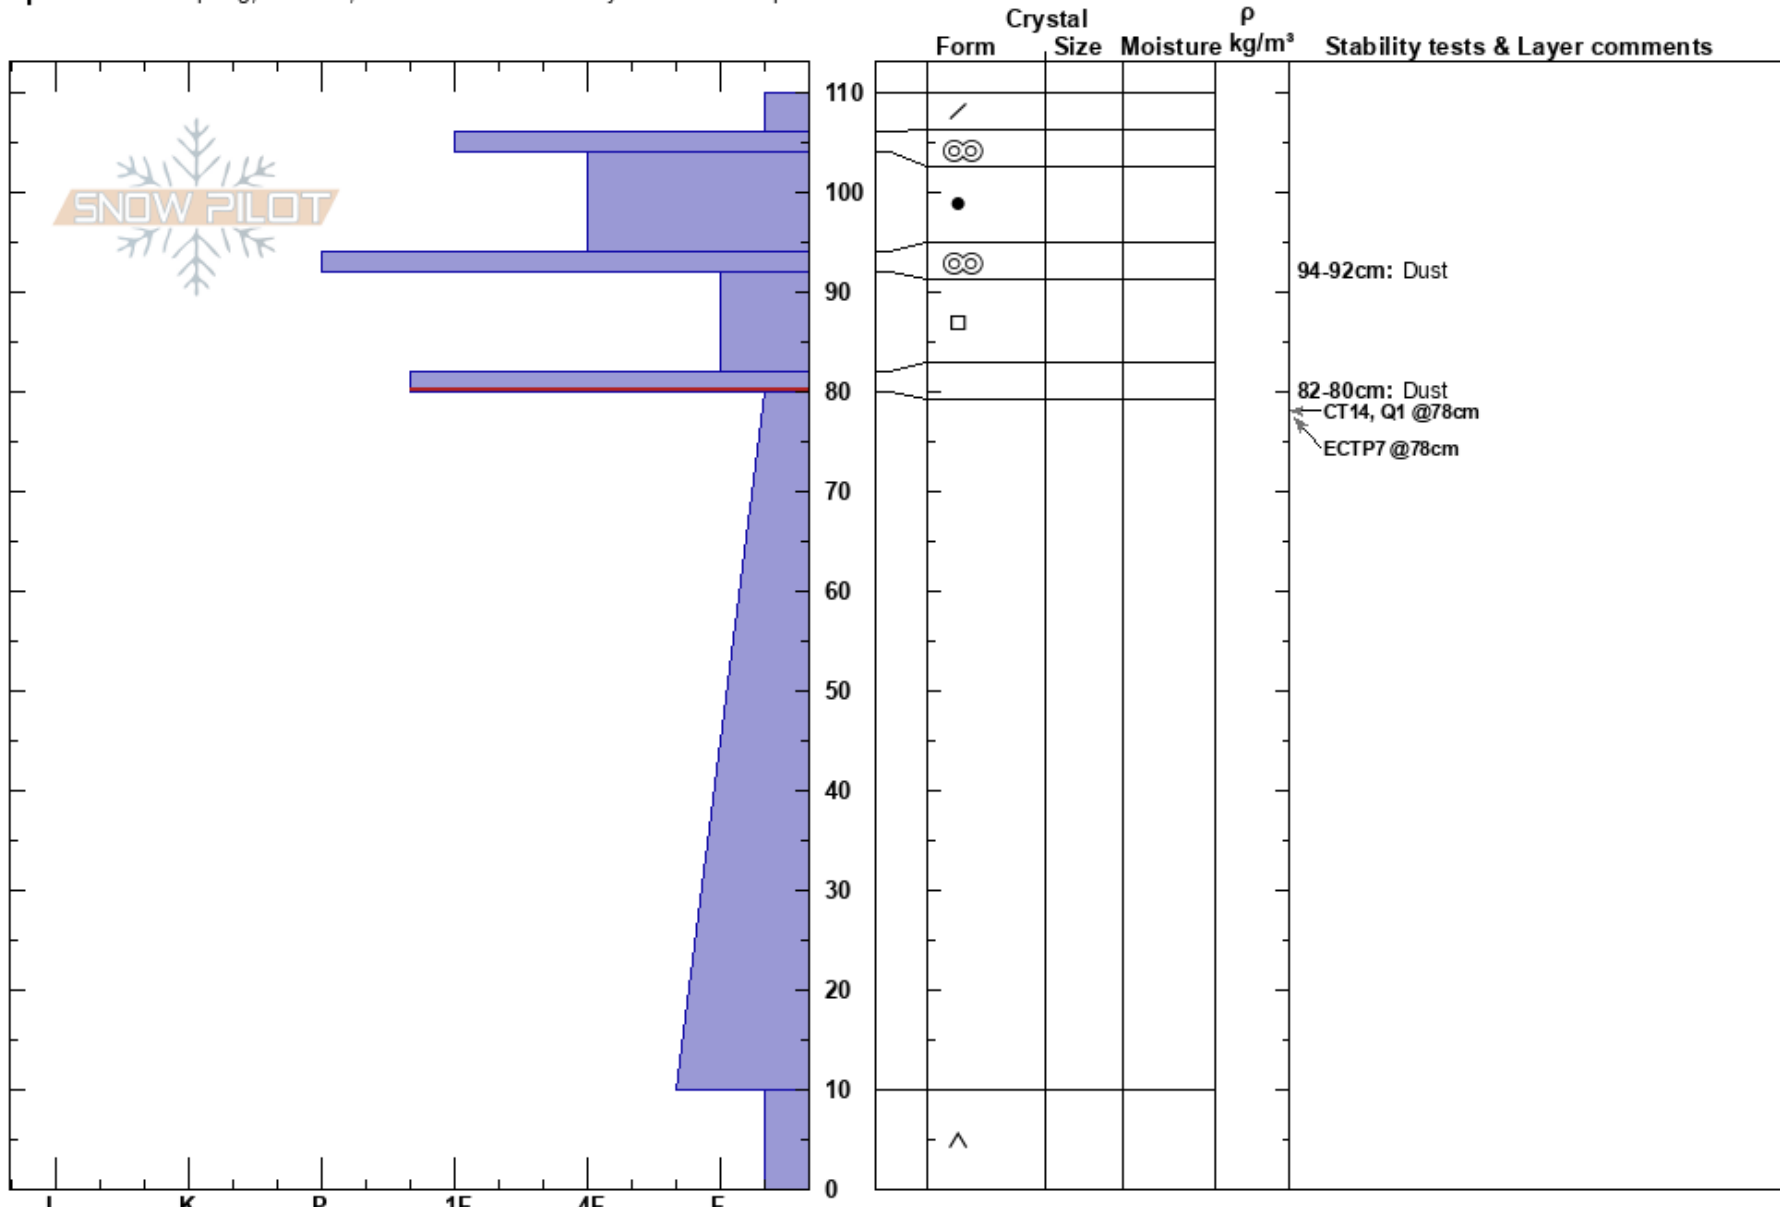

Cross Mountain Meadows Kaylee Walden
 San Juan Range 03/24/2022 - 1:00pm
 CO
Elevation: 10473 ft
Aspect: E
Specifics: Collapsing, localized; Recent avalanche activity on different slopes

Stability: Fair **HS:** 110
Air Temperature: 7°C
Sky Cover: CLR
Precipitation: NO
Wind: NW Calm
Layer Notes:
 94-92cm: Dust
 82-80cm: Dust
 82-80cm: Problematic layer

Notes: Ridgetop winds were gusting to moderate with snow transport still occurring and recent cornice formation on SE facing slopes in the alpine, along ridgelines.