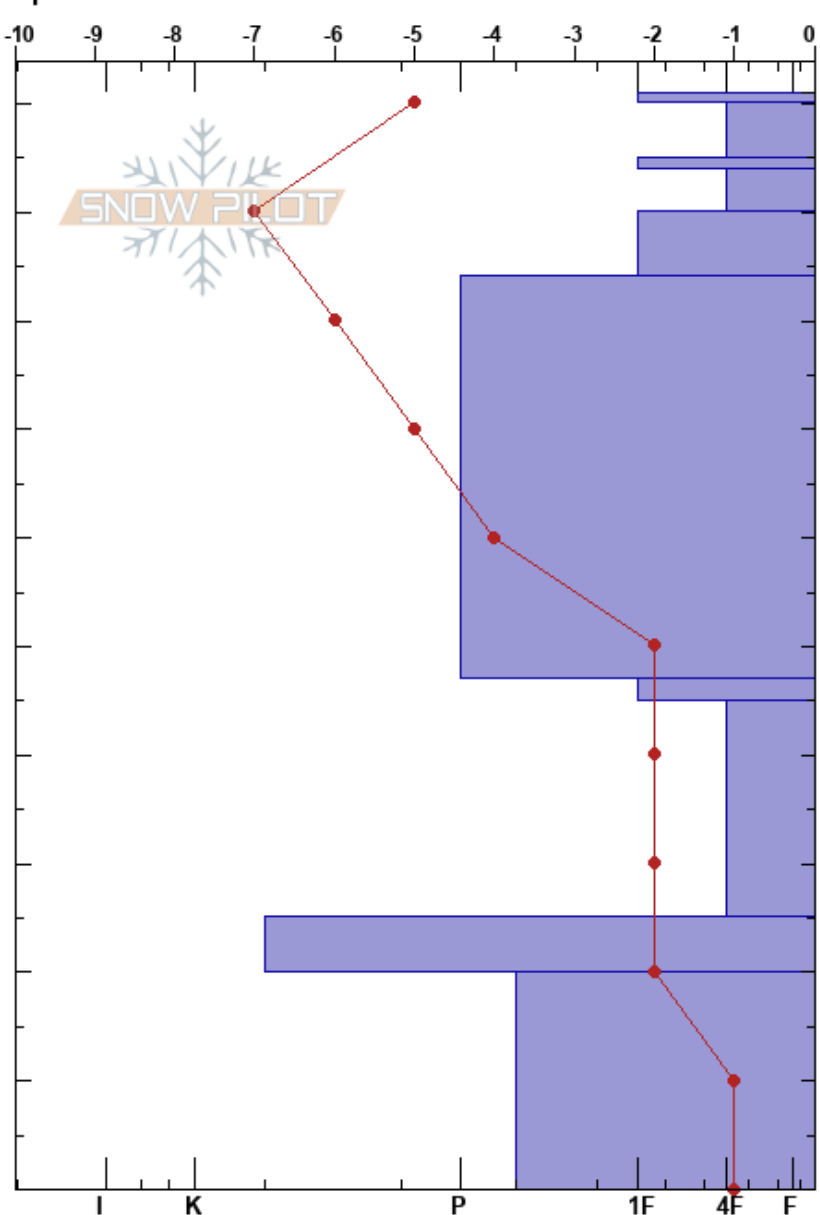

Senator Beck
 San Juan Range
 CO
 Elevation: 12293 ft
 Aspect: 0°
 Specifics:

Ann Mellick
 03/24/2022 - 11:00am
 Co-ord: 37.90462N, -107.72713W
 Slope Angle: 0°
 Wind Loading: yes

Stability:
 Air Temperature:
 Sky Cover: CLR
 Precipitation: NO
 Wind: NW Moderate

HS: 101

PF: 20

PS: 10

Elevation (ft)	Crystal		Moisture	ρ kg/m ³	Stability tests & Layer comments
	Form	Size			
101	•				
90	☒	0.5			
80	☐	0.5			
70					
60					
50	☐	2			
40	^	8-15			
30					
20	⊗				
10	^	4-6			

Notes: Pit dug to compare with Snowpack model