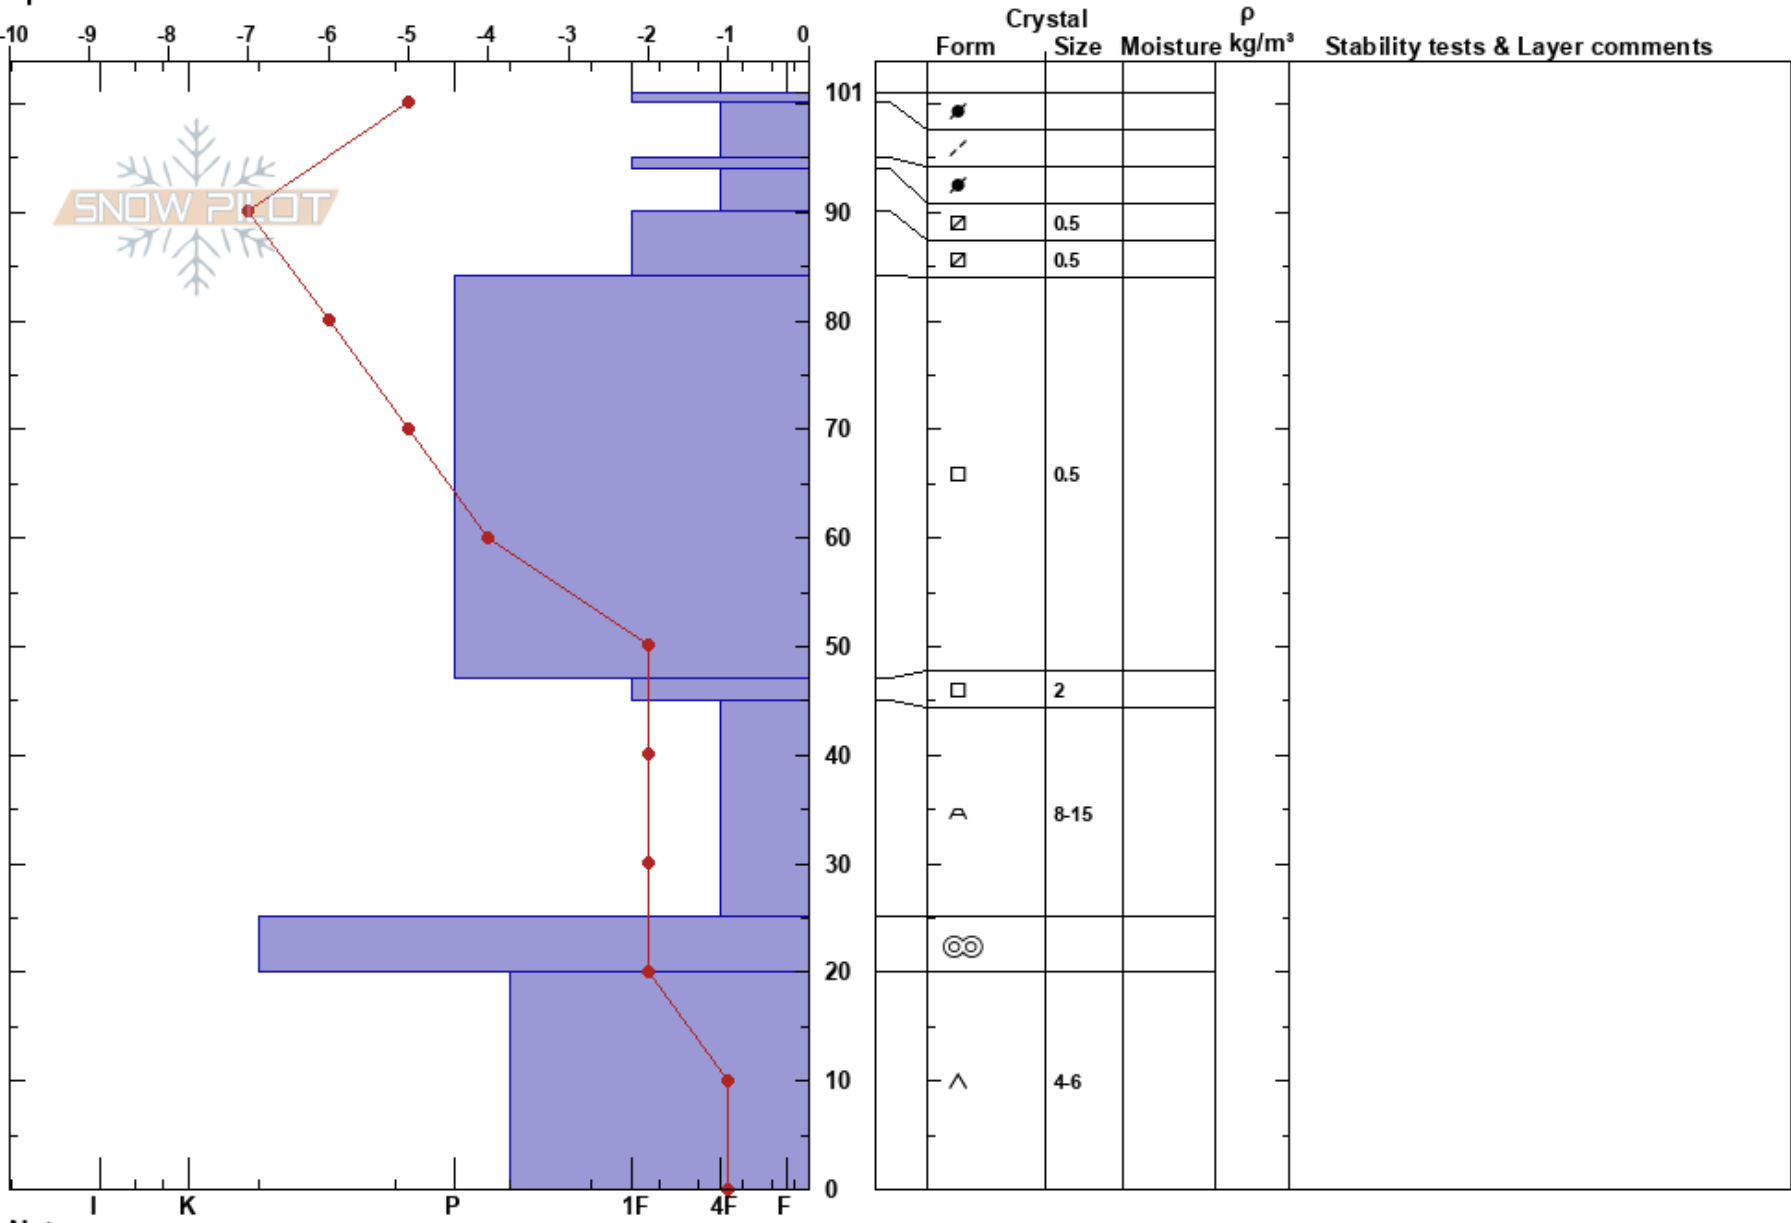

Senator Beck
 San Juan Range
 CO
 Elevation: 12293 ft
 Aspect: 0°
 Specifics:

Ann Mellick
 03/24/2022 - 11:00am
 Co-ord: 37.90462N, -107.72713W
 Slope Angle: 0°
 Wind Loading: yes

Stability:
 Air Temperature:
 Sky Cover: CLR
 Precipitation: NO
 Wind: NW Moderate

HS: 101
 PF: 20
 PS: 10
 Layer Notes:

Notes: Pit dug to compare with Snowpack model