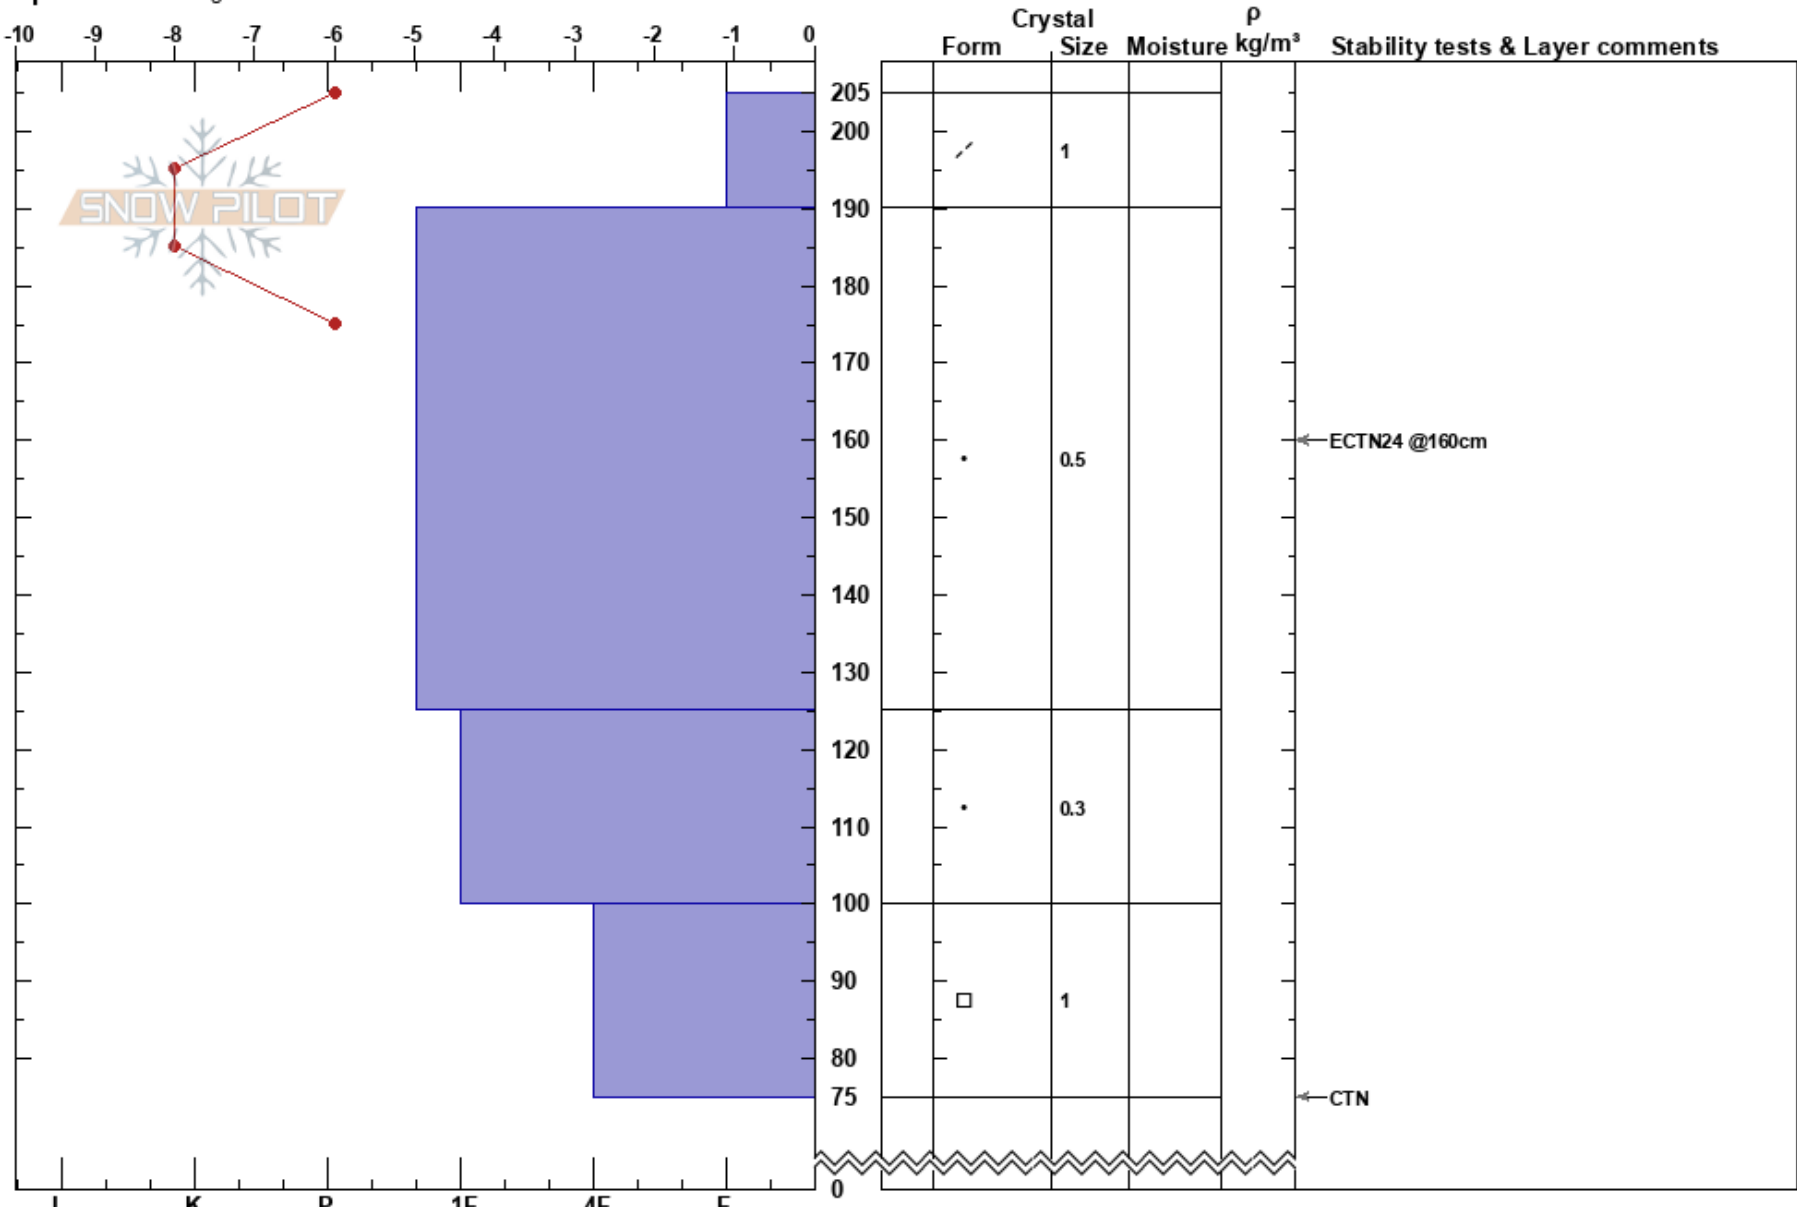

3 Snags  
 Sawatch  
 CO  
**Elevation:** 11689 ft  
**Aspect:** 45°  
**Specifics:** Pit dug in a Ski Area

Monarch Ski Patrol  
 03/24/2022 - 10:45am  
**Co-ord:** 38.52134N, -106.34006W  
**Slope Angle:** 40°  
**Wind Loading:** yes

**Stability:**  
**Air Temperature:** -2°C  
**Sky Cover:** FEW  
**Precipitation:** NO  
**Wind:** SW Moderate

**HS:**205 **Layer Notes:**

**Notes:**

I K P 1F 4F F