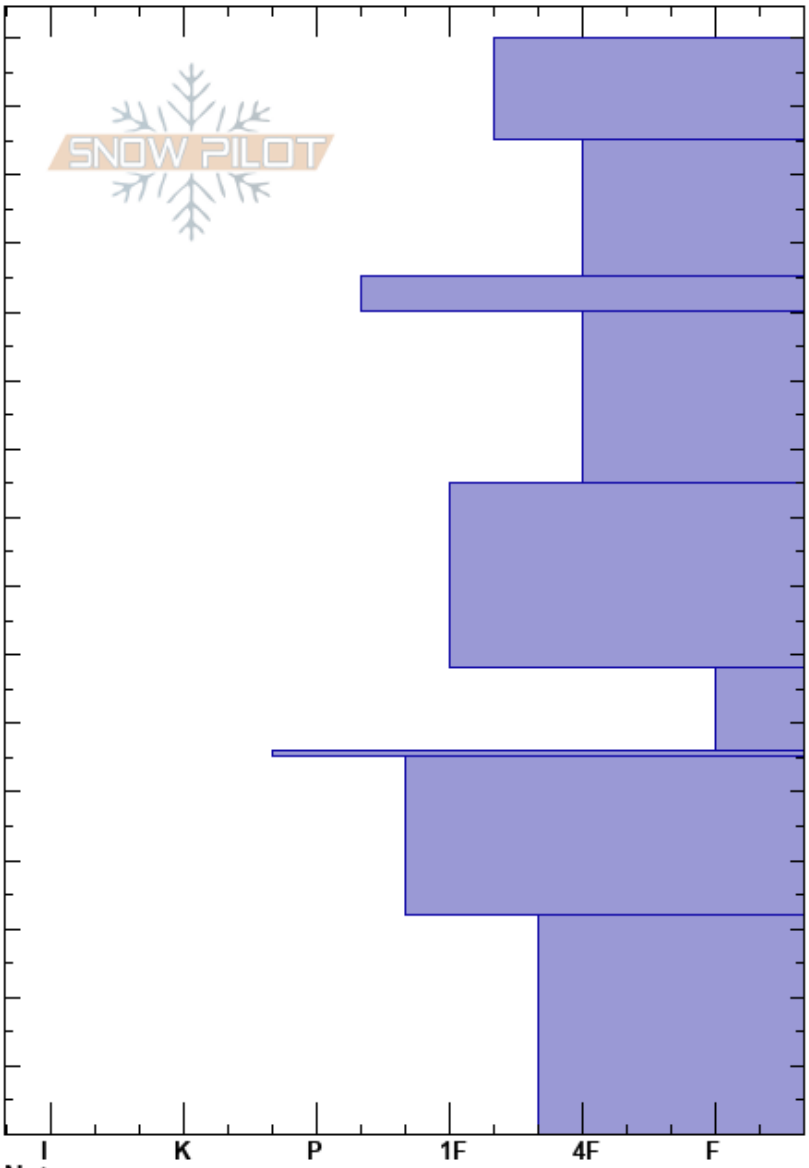

Orbit
 Madison Range-N
 MT
 Elevation: 10030 ft
 Aspect: N
 Specifics: Pit dug in a Ski Area; We skied slope

Jon Hageness
 03/24/2022 - 10:00am
 Co-ord: 45.28341N, -111.44997W
 Slope Angle:
 Wind Loading: previous

Stability:
 Air Temperature:
 Sky Cover: FEW
 Precipitation: NO
 Wind:

HS: 160
 Layer Notes:
 68-56cm: Problematic layer

Depth (cm)	Crystal		ρ kg/m ³	Stability tests & Layer comments
	Form	Size		
150 - 160	•			
135 - 145	•			
120 - 125	•			
105 - 115	•			
80 - 95	•			
60 - 65	□	3.5-4		
56 - 68	⊙ ⊙			← CT4, Q1 @56cm
40 - 50	□	2.5		
15 - 30	□	3		