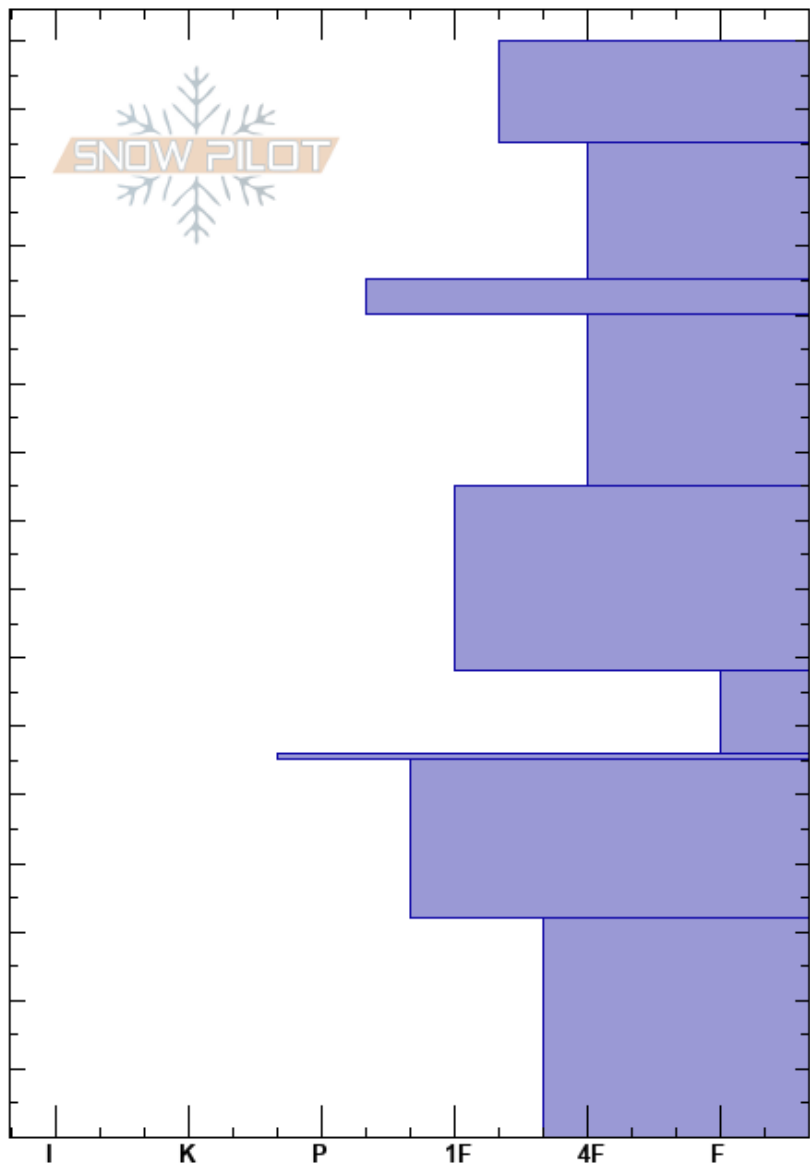

Orbit  
 Madison Range-N  
 MT  
 Elevation: 10030 ft  
 Aspect: N  
 Specifics: Pit dug in a Ski Area; We skied slope

Jon Hageness  
 03/24/2022 - 10:00am  
 Co-ord: 45.28341N, -111.44997W  
 Slope Angle:  
 Wind Loading: previous

Stability:  
 Air Temperature:  
 Sky Cover: FEW  
 Precipitation: NO  
 Wind:

HS: 160  
 Layer Notes:  
 68-56cm: Problematic layer

Crystal Form	Crystal Size	Moisture	$\rho$ kg/m <sup>3</sup>	Stability tests & Layer comments
•				
•				
•				
•				
•				
•				
□	3.5-4			
⊙				← CT4, Q1 @56cm
□	2.5			
□	3			