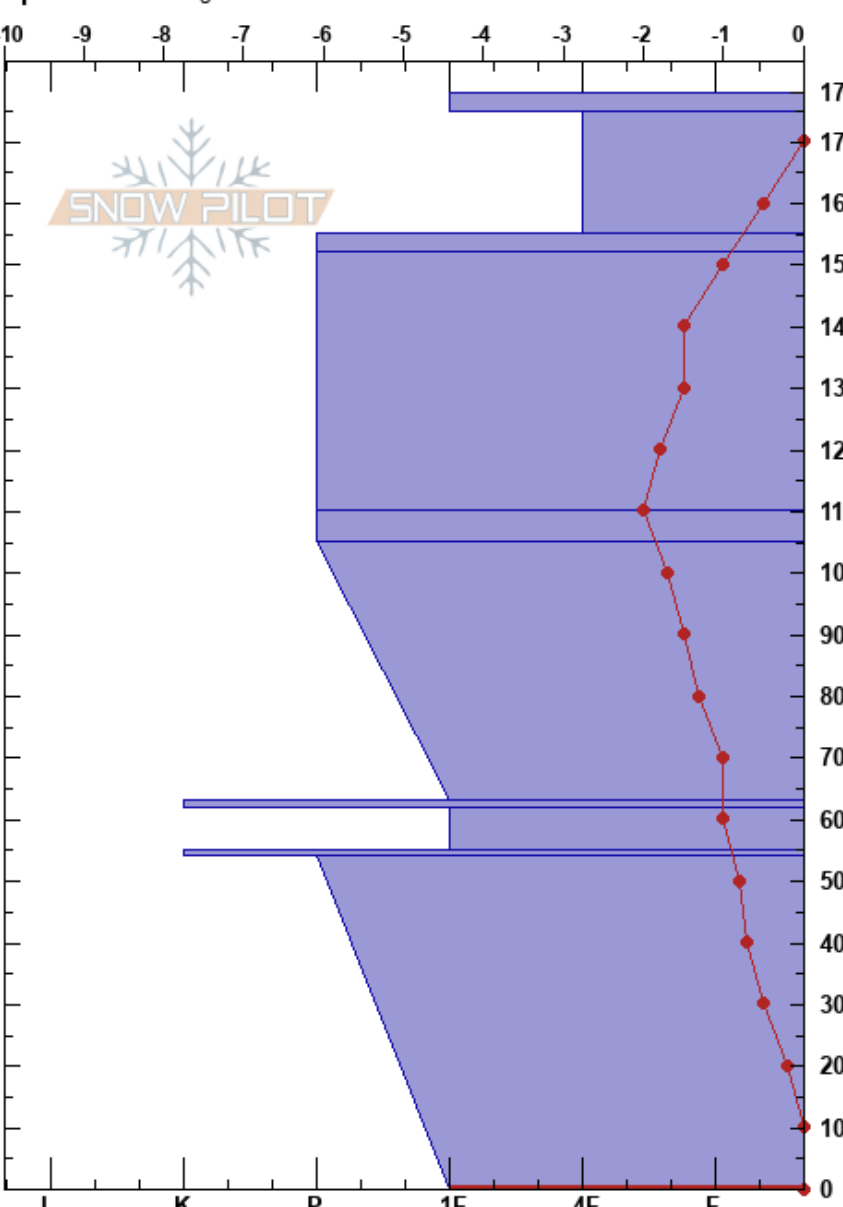

Show Off
 Monashee
 BC
 Elevation: 1862 m
 Aspect: 114°
 Specifics: Pit dug in a Ski Area

Shaun Sandles
 23/03/2022 - 12:15
 Co-ord: 50.36770N, -119.06269E
 Slope Angle: 28°
 Wind Loading: previous

Stability: HS:178 Layer Notes:
 Air Temperature: 1.5°C PF: 25 54-0cm: Problematic layer
 Sky Cover: OVC
 Precipitation: NO
 Wind: S Moderate

Form	Crystal		Moisture	ρ kg/m ³	Stability tests & Layer comments
	Size				
=					
○	1				
⊙⊙					
●	1				
⊙⊙					
⊖	2-3				
■					
⊖	2-3				
■					
⊖ (∧)	3-4				

Notes: Open ski run, wind and sun exposure, small shrubs and dirt at ground

2x CTN