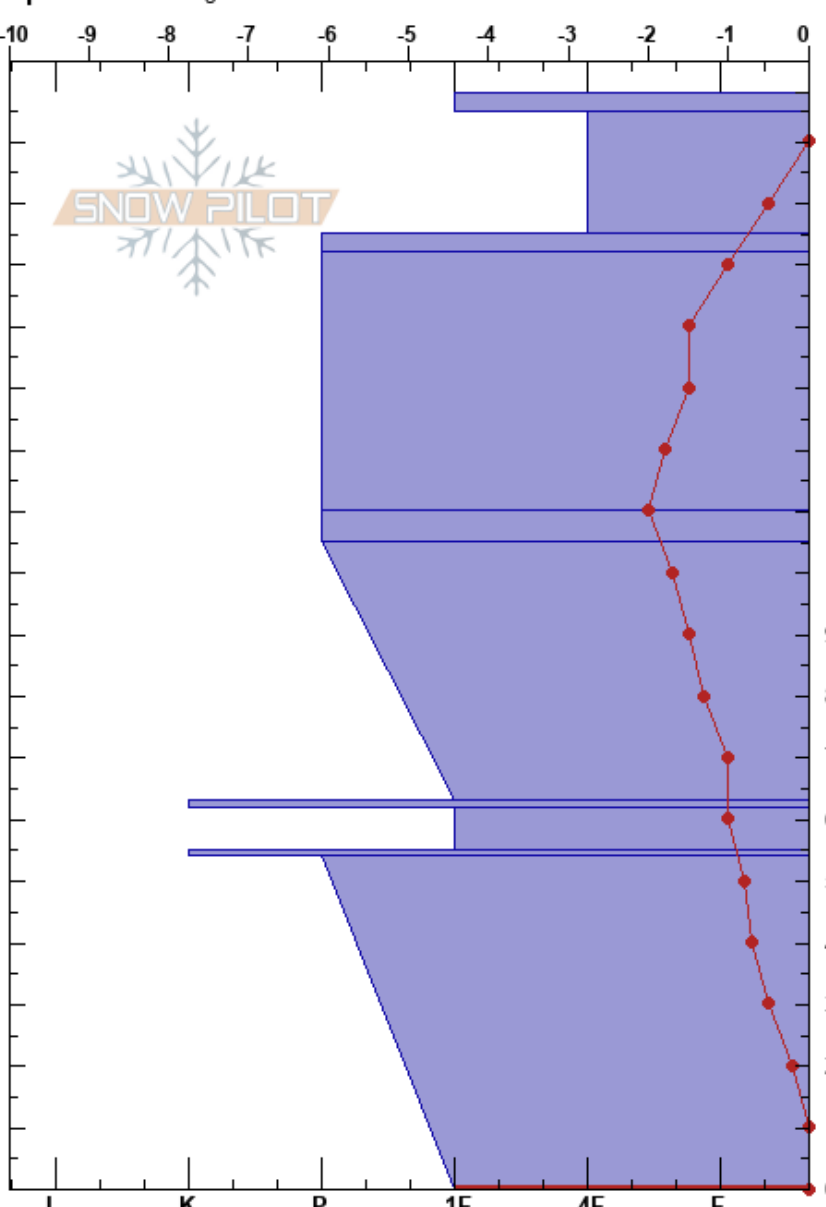

Show Off  
 Monashee  
 BC  
 Elevation: 1862 m  
 Aspect: 114°  
 Specifics: Pit dug in a Ski Area

Shaun Sandles  
 23/03/2022 - 12:15  
 Co-ord: 50.36770N, -119.06269E  
 Slope Angle: 28°  
 Wind Loading: previous

Stability: **HS: 178** **Layer Notes:**  
 Air Temperature: 1.5°C **PF: 25** 54-0cm: Problematic layer  
 Sky Cover: OVC  
 Precipitation: NO  
 Wind: S Moderate

Form	Crystal		$\rho$ kg/m <sup>3</sup>	Stability tests & Layer comments
	Size	Moisture		
=				
○	1			
⊙⊙				
●	1			
⊙⊙				
⊖	2-3			
■				
⊖	2-3			
■				
⊖ (∧)	3-4			

Notes: Open ski run, wind and sun exposure, small shrubs and dirt at ground

2x CTN