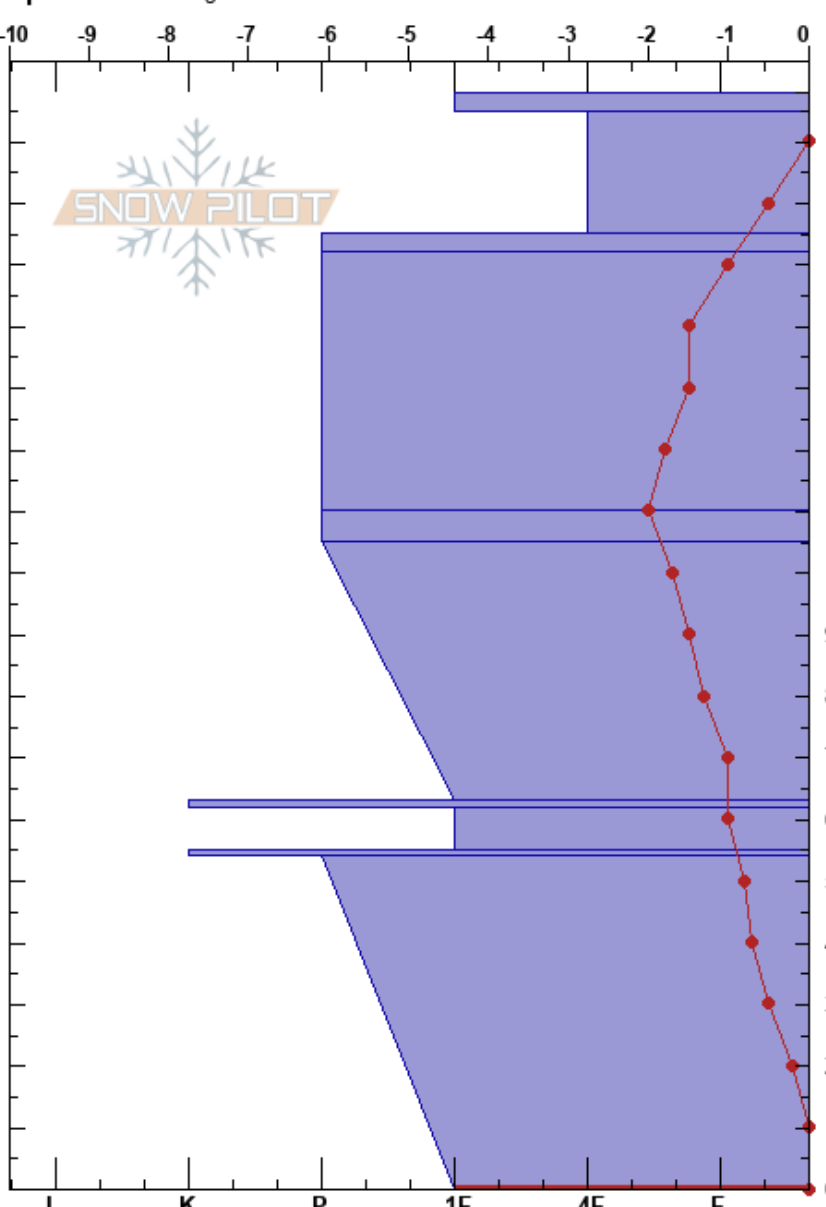

Show Off
 Monashee
 BC
 Elevation: 1862 m
 Aspect: 114°
 Specifics: Pit dug in a Ski Area

Shaun Sandles
 23/03/2022 - 12:15
 Co-ord: 50.36770N, -119.06269E
 Slope Angle: 28°
 Wind Loading: previous

Stability: **HS: 178** **Layer Notes:**
 Air Temperature: 1.5°C **PF: 25** 54-0cm: Problematic layer
 Sky Cover: OVC
 Precipitation: NO
 Wind: S Moderate

Form	Crystal		ρ kg/m ³	Stability tests & Layer comments
	Size	Moisture		
=				
○	1			
⊙⊙				
●	1			
⊙⊙				
⊖	2-3			
■				
⊖	2-3			
■				
⊖ (∧)	3-4			

Notes: Open ski run, wind and sun exposure, small shrubs and dirt at ground