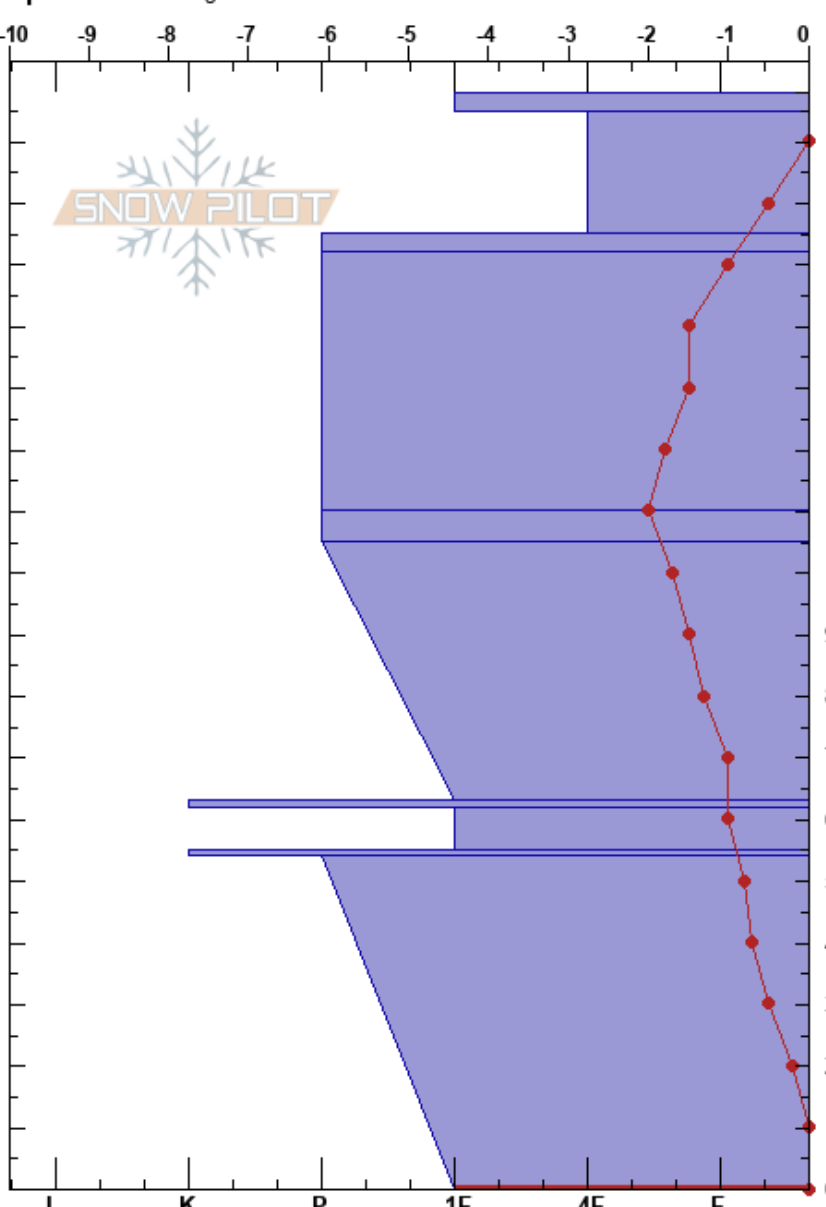

Show Off
 Monashee
 BC
Elevation: 1862 m
Aspect: 114°
Specifics: Pit dug in a Ski Area

Shaun Sandles
 23/03/2022 - 12:15
Co-ord: 50.36770N, -119.06269E
Slope Angle: 28°
Wind Loading: previous

Stability:
Air Temperature: 1.5°C **PF:** 25 **54-0cm:** Problematic layer
Sky Cover: OVC
Precipitation: NO
Wind: S Moderate

Elevation (m)	Crystal		ρ kg/m ³	Stability tests & Layer comments
	Form	Size		
178	=			
170	○	1		
160	⊙			
150	⊙			
140	●	1		
130				
120				
110	⊙			
100				
90	⊖	2-3		
80				
70				
60	⊖	2-3		
50	■			
40				
30	⊖ (∧)	3-4		
20				
10				
0				

Notes: Open ski run, wind and sun exposure, small shrubs and dirt at ground

2x CTN