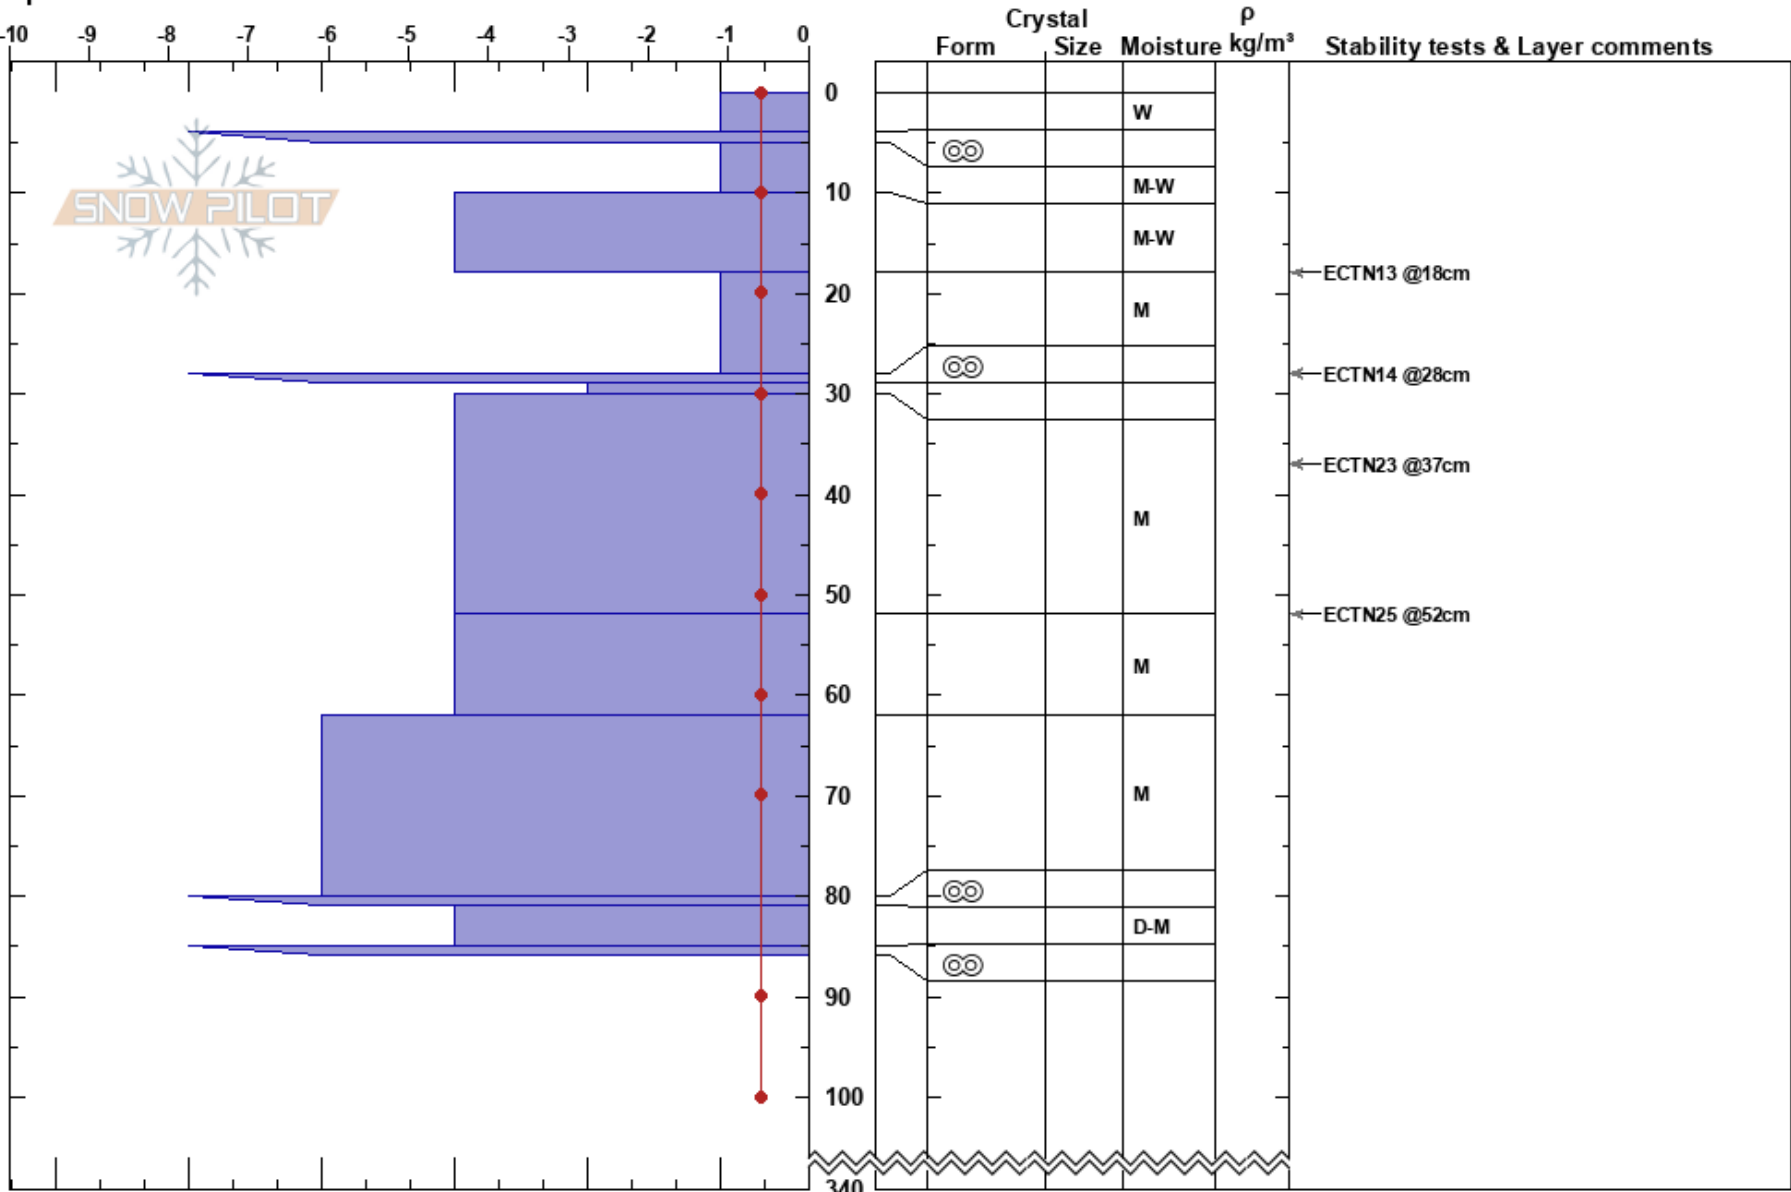

24 mars Skinnfällträsk
 Hemavan
 Sweden
 Elevation: 702 m
 Aspect: 40°
 Specifics:

Mojo Andersson
 24/03/2022 - 11:00
 Co-ord: 65.81969N, 14.64360E
 Slope Angle: 26°
 Wind Loading:

Stability:
 Air Temperature: 3.6°C
 Sky Cover: BKN
 Precipitation: S-1
 Wind: W Light Breeze

HS:340
 Layer Notes:

Notes:
 I K P 1F 4F F