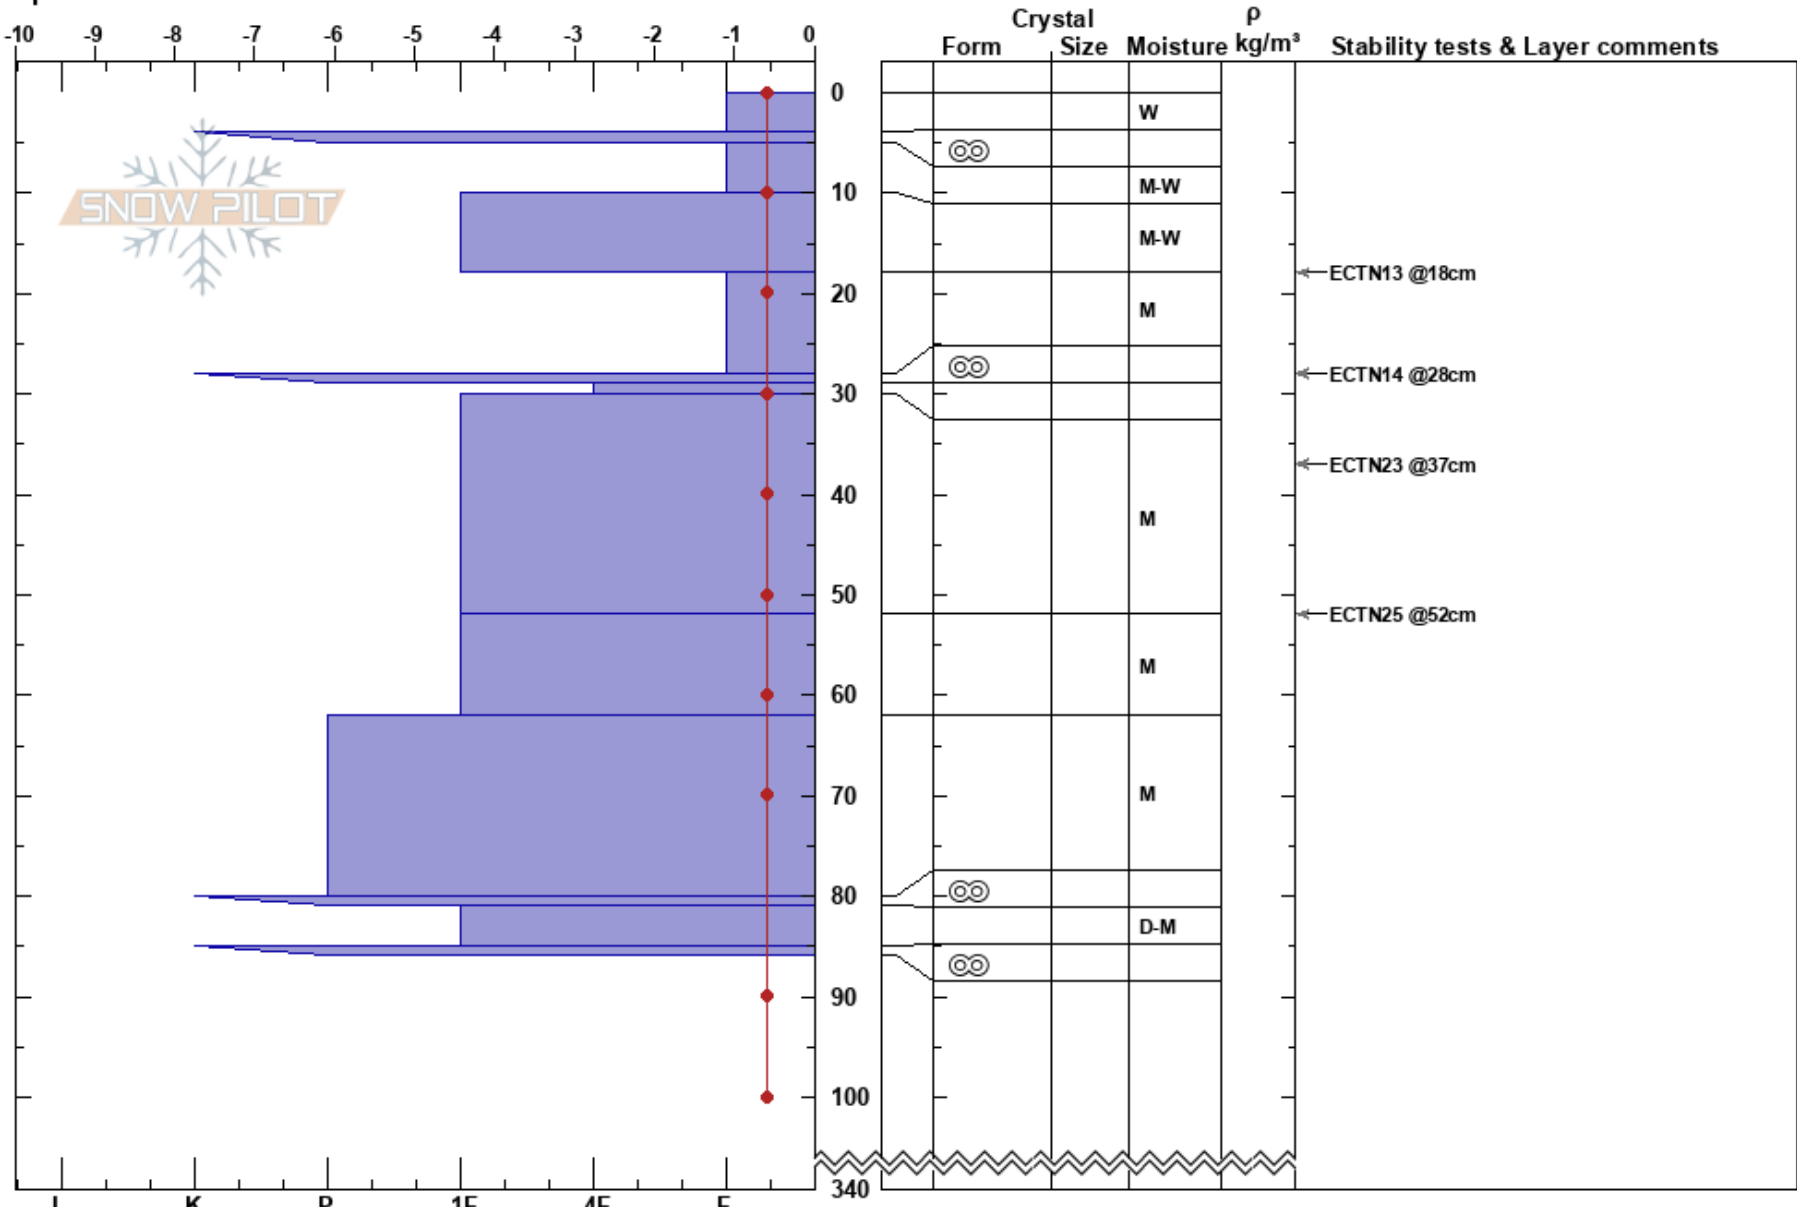

24 mars Skinnfällträsk
 Hemavan
 Sweden
 Elevation: 702 m
 Aspect: 40°
 Specifics:

Mojo Andersson
 24/03/2022 - 11:00
 Co-ord: 65.81969N, 14.64360E
 Slope Angle: 26°
 Wind Loading:

Stability:
 Air Temperature: 3.6°C
 Sky Cover: BKN
 Precipitation: S-1
 Wind: W Light Breeze

HS:340
 Layer Notes:

Notes: