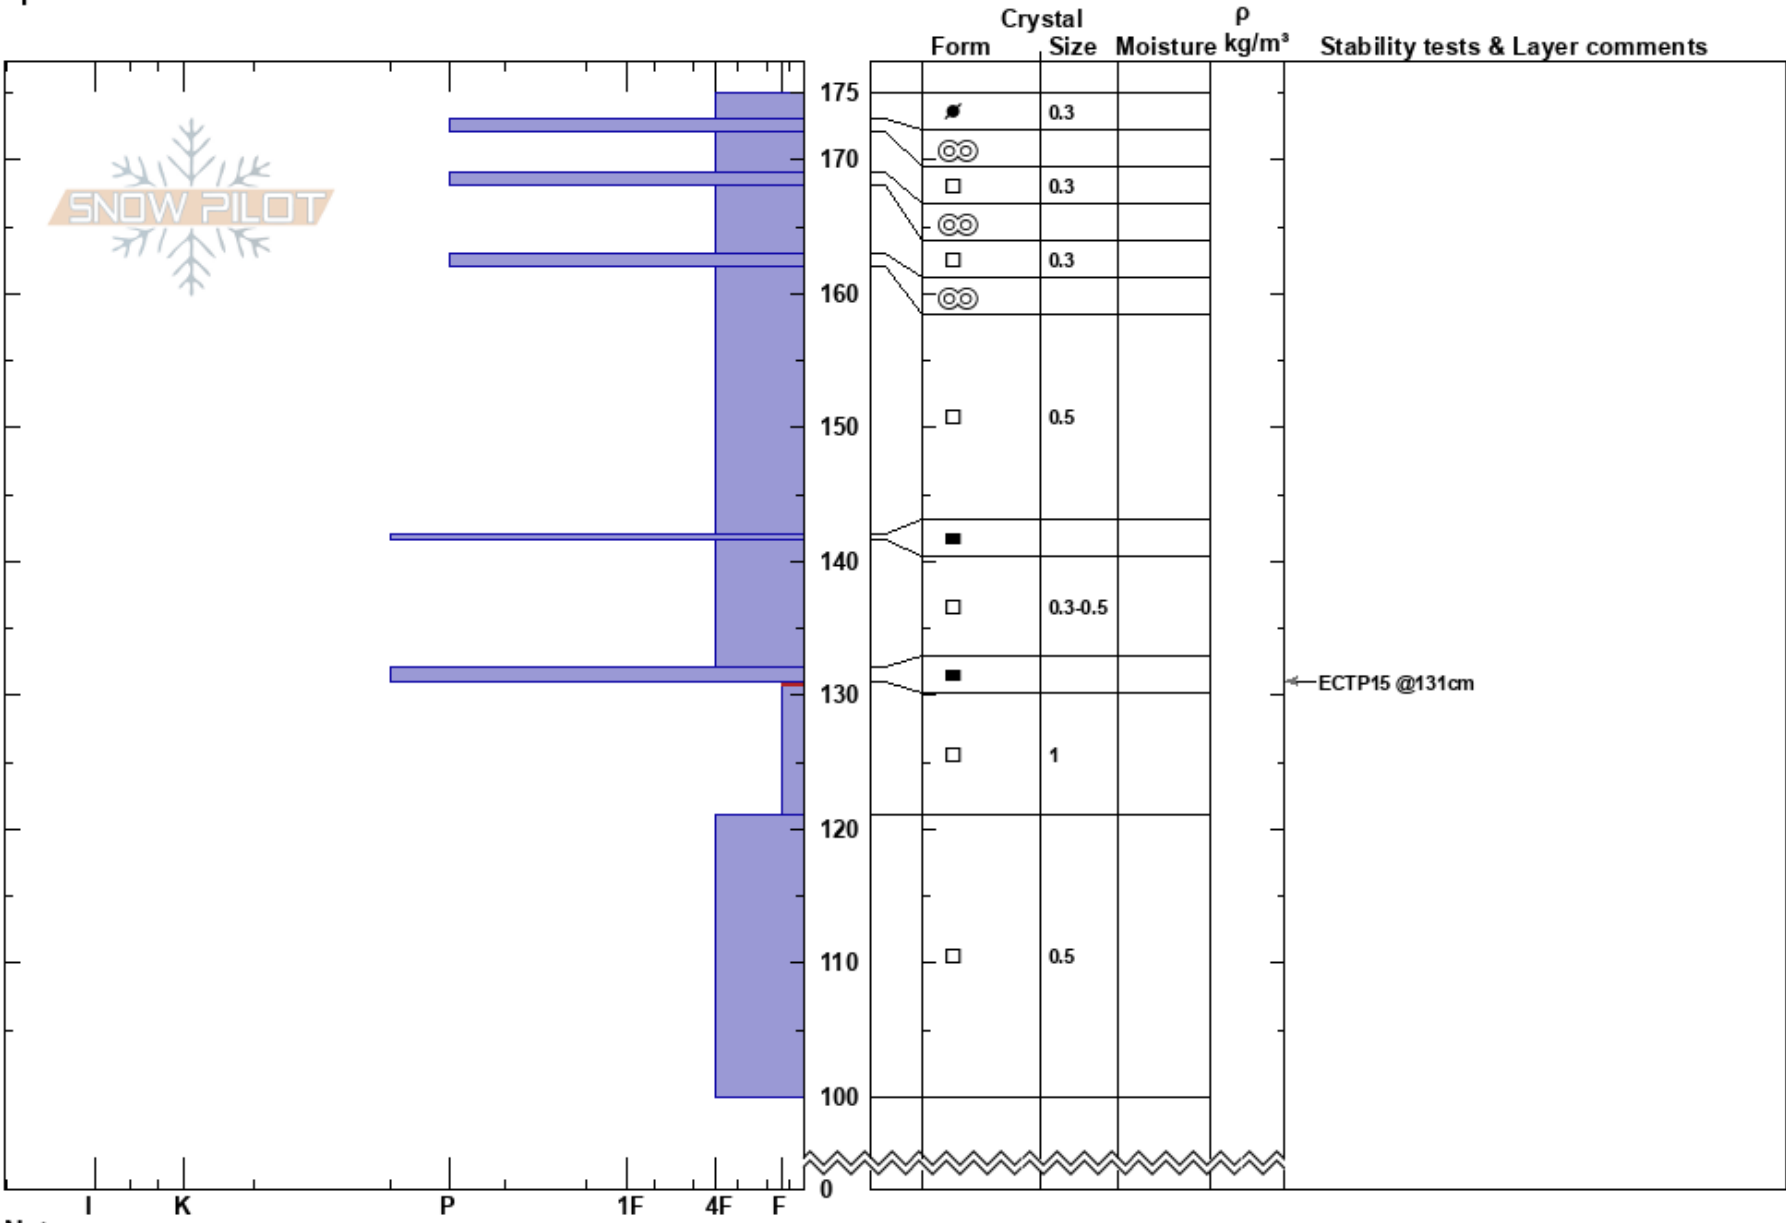

SE Homestake Peak
 Sawatch
 CO
 Elevation: 11709 ft
 Aspect: SE
 Specifics:

Jeremiah Primmer
 03/23/2022 - 1:00pm
 Co-ord: 39.36078N, -106.40259W
 Slope Angle:
 Wind Loading:

Stability:
 Air Temperature:
 Sky Cover:
 Precipitation:
 Wind:

HS: 175
 Layer Notes:
 131-121cm: Problematic layer

Notes: