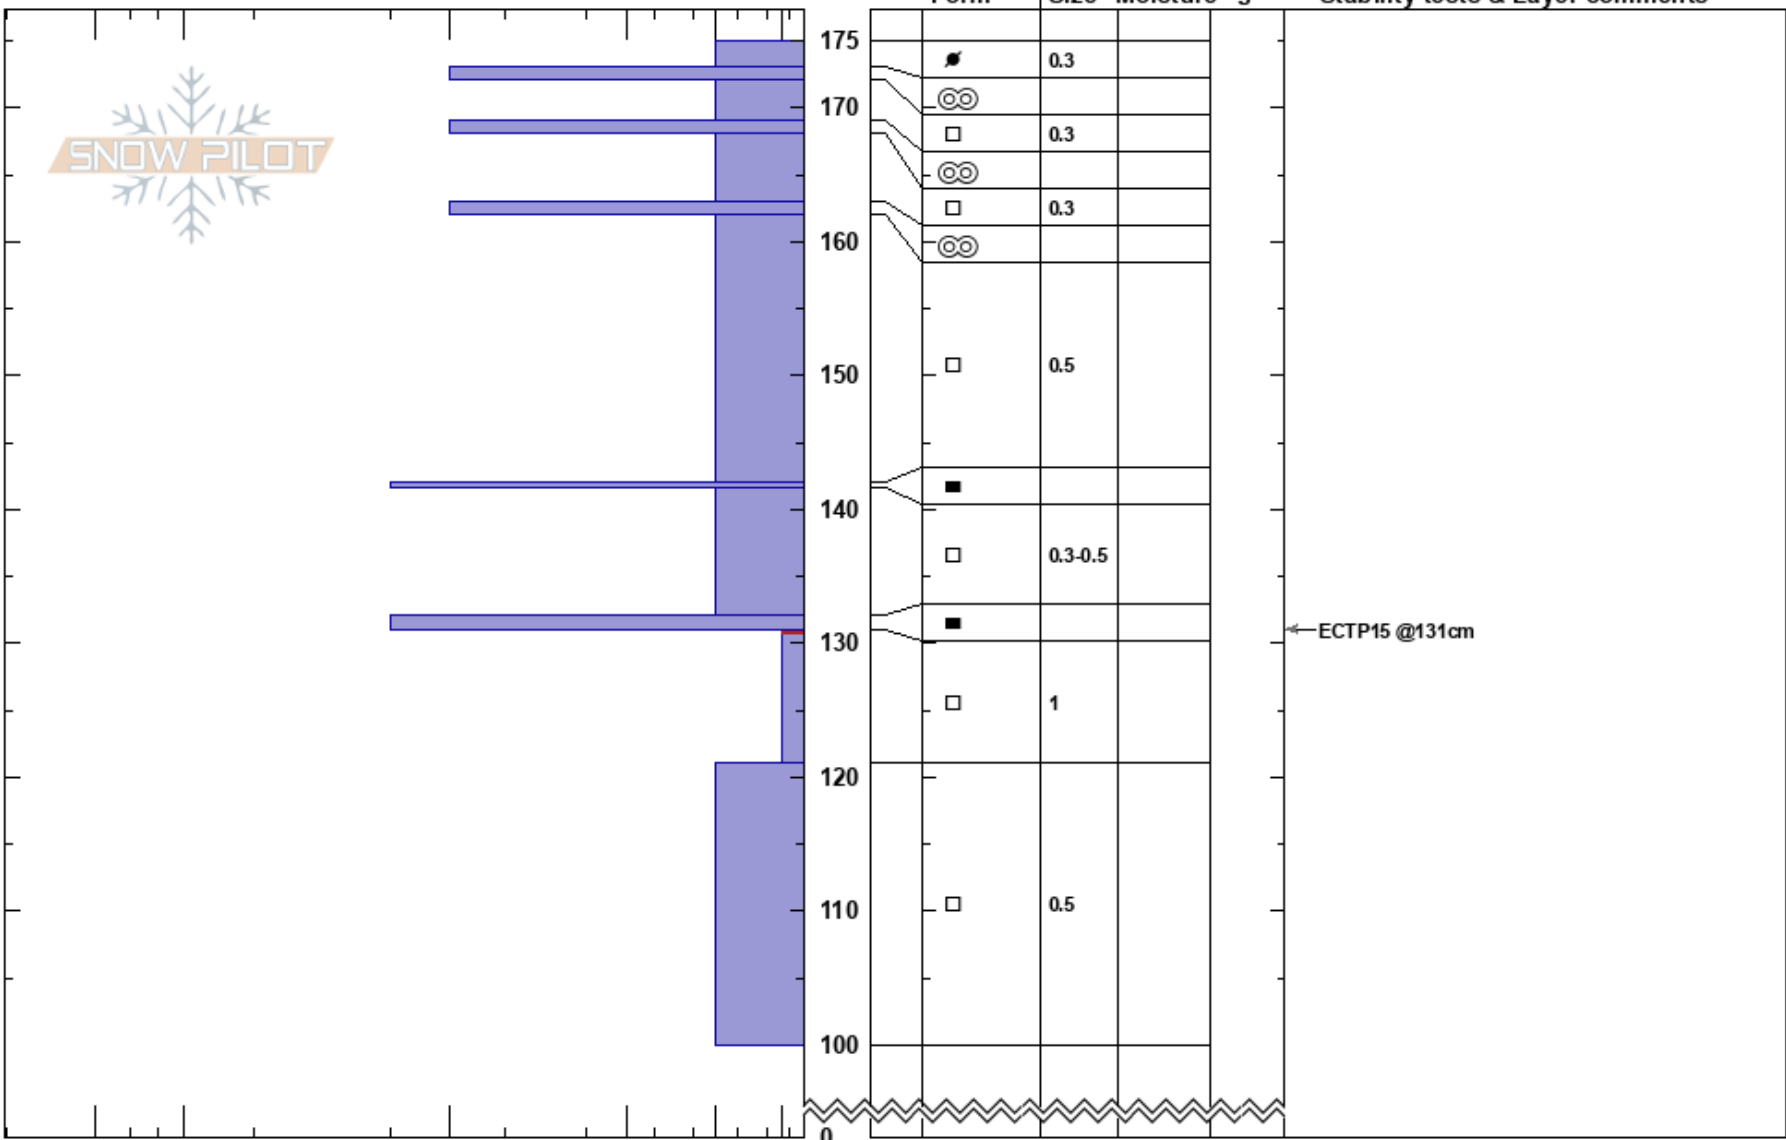

SE Homestake Peak
 Sawatch
 CO
 Elevation: 11709 ft
 Aspect: SE
 Specifics:

Jeremiah Primmer
 03/23/2022 - 1:00pm
 Co-ord: 39.36078N, -106.40259W
 Slope Angle:
 Wind Loading:

Stability:
 Air Temperature:
 Sky Cover:
 Precipitation:
 Wind:

HS: 175
 Layer Notes:
 131-121cm: Problematic layer

Notes: