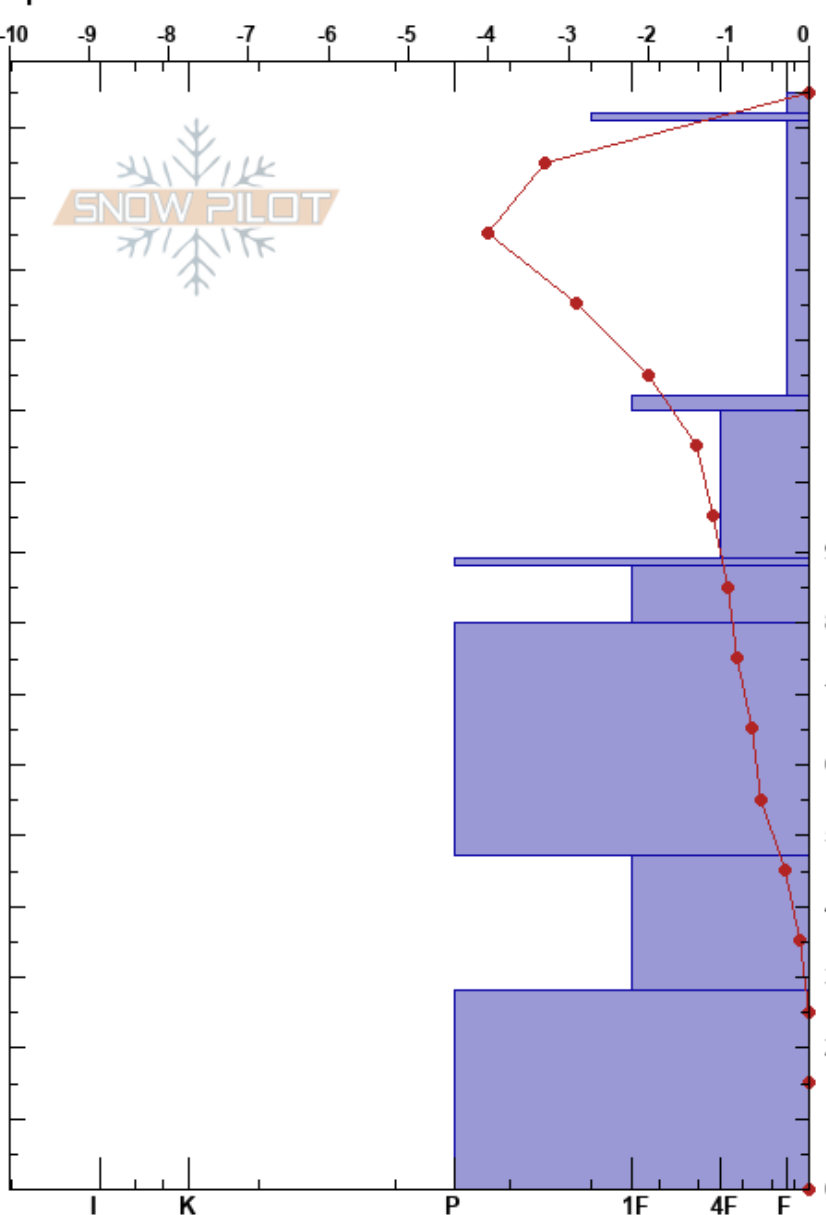

Lab 6 Snowpit
 Central Wasatch
 UT
 Elevation: 7615 ft
 Aspect: N
 Specifics:

Pauline Kneller
 03/18/2022 - 1:52pm
 Co-ord: 40.57333N, -111.68475W
 Slope Angle: 23°
 Wind Loading:

Stability: **HS: 155**
 Air Temperature: 3.1°C **PF: 10**
 Sky Cover: BKN **PS: 3**
 Precipitation: NO
 Wind: N Light Breeze
Layer Notes:
 151-112cm: Problematic layer
 89-88cm: sintering @ top of old snow

Form	Crystal Size	Moisture	ρ kg/m ³	Stability tests & Layer comments
λ	1-2			
-	2			
.	0.5			
•	2-3			
•	1			
⊙				89-88cm: sintering @ top of old snow
⊖	1-2			
⊖	1-2			
⊖	2			
⊖	2			

Notes:

CTN
 ECTX